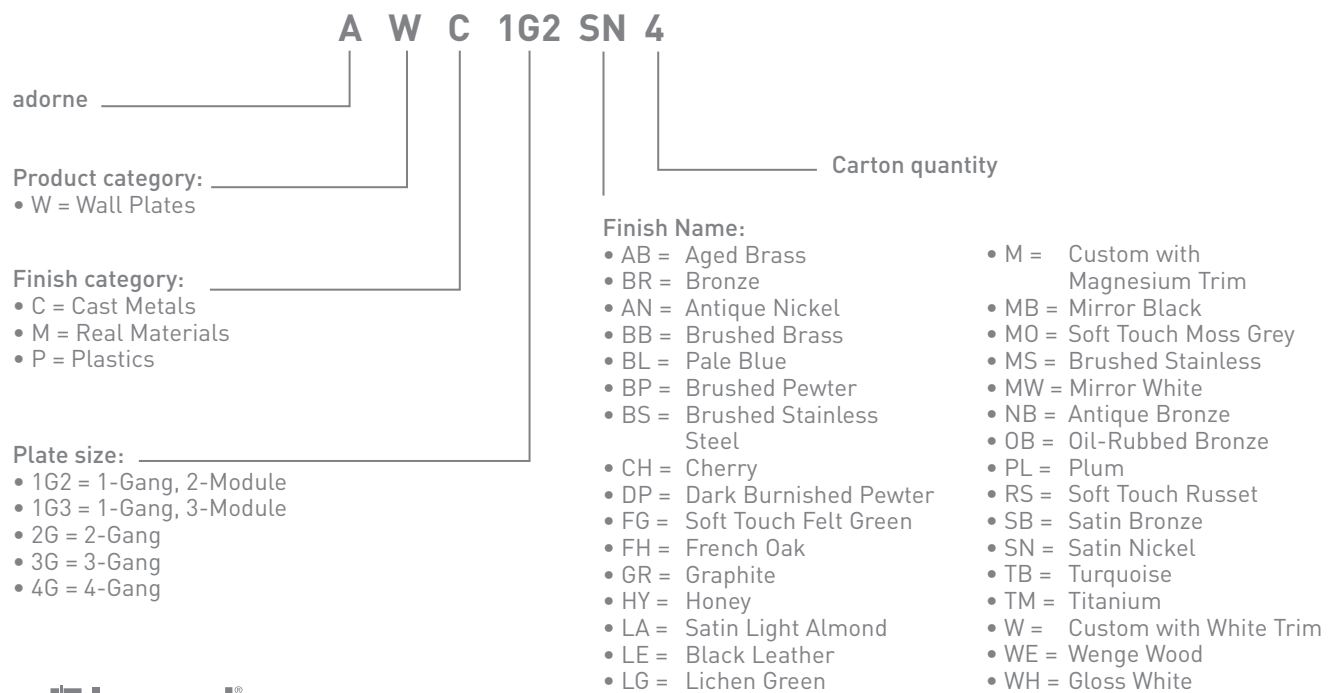

NAME	GANGS	PART NUMBER
Lichen Green 	1-Gang, 2-Module 2-Gang 3-Gang 4-Gang 1-Gang, 3-Module	AWP1G2LG6 AWP2GLG4 AWP3GLG4 AWP4GLG4 AWP1G3LG4
Pale Blue 	1-Gang, 2-Module 2-Gang 3-Gang 4-Gang 1-Gang, 3-Module	AWP1G2BL6 AWP2GBL4 AWP3GBL4 AWP4GBL4 AWP1G3BL4
Plum 	1-Gang, 2-Module 2-Gang 3-Gang 4-Gang 1-Gang, 3-Module	AWP1G2PL4 AWP2GPL4 AWP3GPL4 AWP4GPL4 AWP1G3PL4
Satin Light Almond 	1-Gang, 2-Module 2-Gang 3-Gang 4-Gang 1-Gang, 3-Module	AWP1G2LA6 AWP2GLA4 AWP3GLA4 AWP4GLA4 AWP1G3LA4
Soft Touch Felt Green 	1-Gang, 2-Module 2-Gang 3-Gang 4-Gang 1-Gang, 3-Module	AWP1G2FG6 AWP2GFG4 AWP3GFG4 AWP4GFG4 AWP1G3FG4

NAME	GANGS	PART NUMBER
Titanium 	1-Gang, 2-Module 2-Gang 3-Gang 4-Gang 1-Gang, 3-Module	AWP1G2TM6 AWP2GTM4 AWP3GTM4 AWP4GTM4 AWP1G3TM4
Turquoise Blue 	1-Gang, 2-Module 2-Gang 3-Gang 4-Gang 1-Gang, 3-Module	AWP1G2TB4 AWP2GTB4 AWP3GTB4 AWP4GTB4 AWP1G3TB4

The adorne Collection features an intelligent part numbering structure to aid in product selection. Each character in the part number represents a specific product feature. All adorne part numbers begin with the letter A to indicate that they are part of the adorne collection.

Example for: Switches and Dimmers

Paddle Switch, 2-Module, 15A, Magnesium

Example for: Wall Plates

Satin Nickel 1-Gang, 2-Module Wall Plate

Example for: Outlets and Accessories

Tamper-Resistant Outlet, 15A, 2-Module