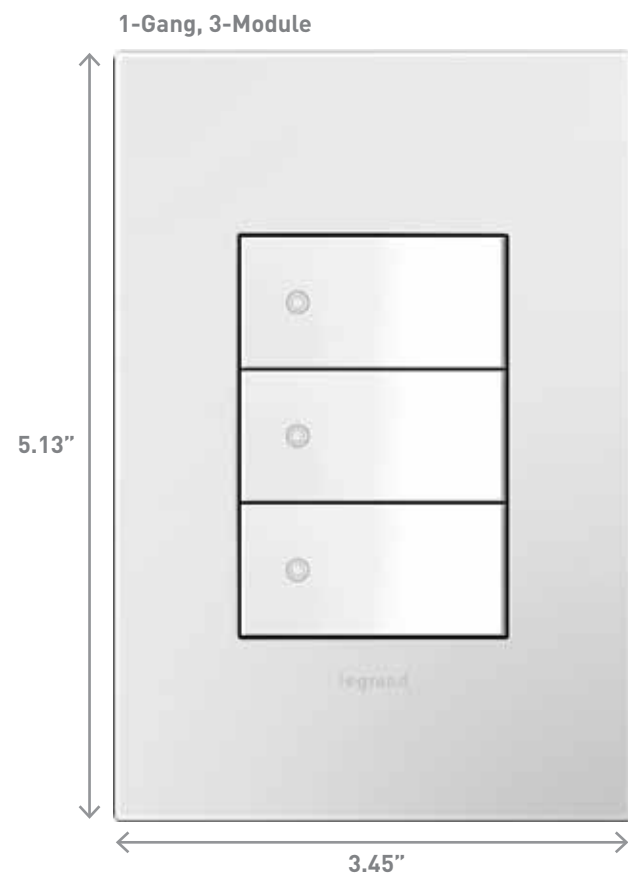

Wall Plates

Available in four gang sizes, adorne wall plates provide the perfect complement to adorne switches, dimmers, outlets, and accessories. The collection includes a variety of finishes, from cast metals like Satin Nickel and Oil-Rubbed Bronze to real materials such as Leather and Wood. In addition, the collection includes a full offering of plastic plates in contemporary and classic colors, as well as three innovative Soft Touch finishes.

Each wall plate is packaged with a metal frame to enable easy installation when paired with a device. All plates are screwless and simply snap onto the included metal frame. See page 18 for more information on the adorne frame system.

All adorne wall plates are UL and ETL-approved.