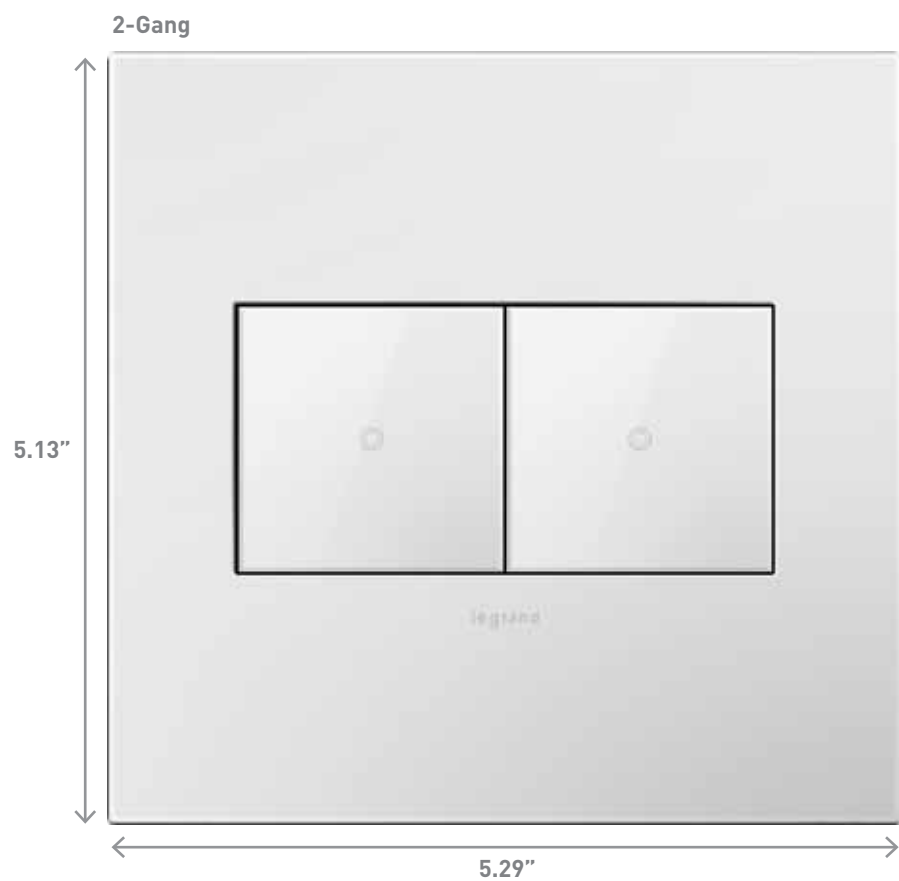

Wall Plates

Available in four gang sizes, adorne wall plates provide the perfect complement to adorne switches, dimmers, outlets, and accessories. The collection includes a variety of finishes, from cast metals like Satin Nickel and Oil-Rubbed Bronze to real materials such as Leather and Wood. In addition, the collection includes a full offering of plastic plates in contemporary and classic colors, as well as three innovative Soft Touch finishes.

Each wall plate is packaged with a metal frame to enable easy installation when paired with a device. All plates are screwless and simply snap onto the included metal frame. See page 18 for more information on the adorne frame system.

All adorne wall plates are UL and ETL-approved.