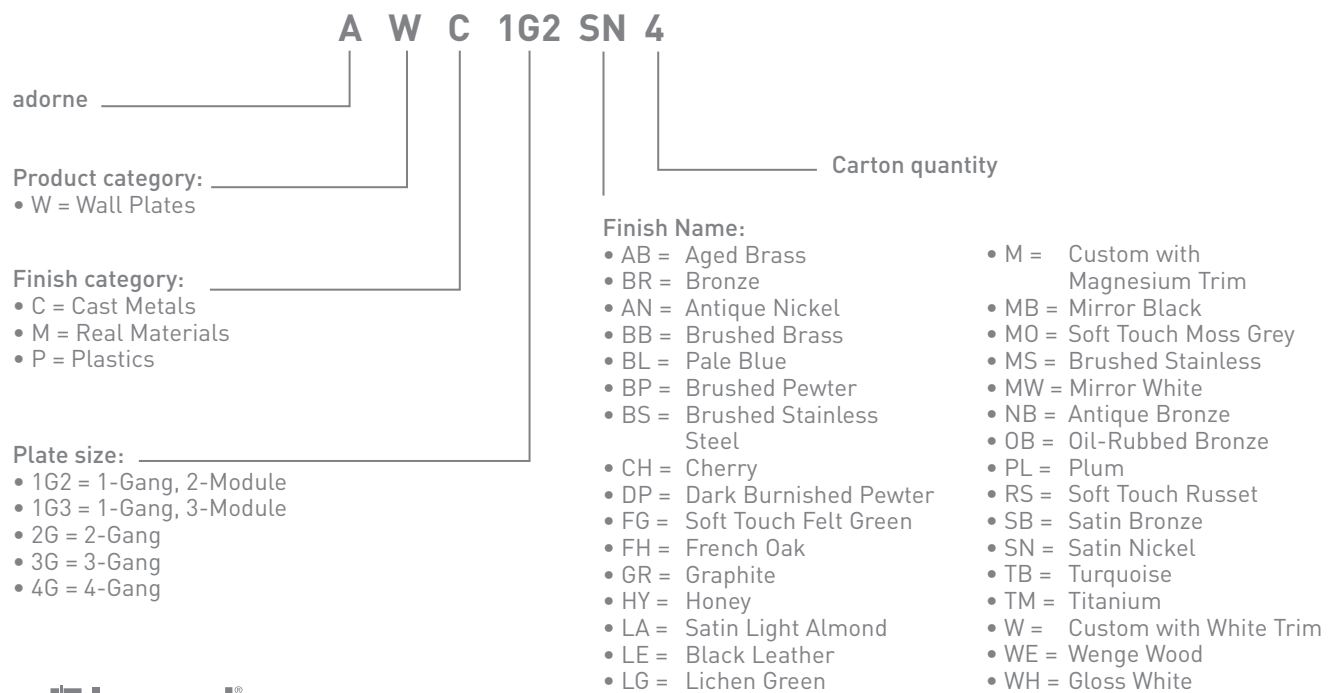

NAME	GANGS	PART NUMBER
Lichen Green 	1-Gang, 2-Module 2-Gang 3-Gang 4-Gang 1-Gang, 3-Module	AWP1G2LG6 AWP2GLG4 AWP3GLG4 AWP4GLG4 AWP1G3LG4
Pale Blue 	1-Gang, 2-Module 2-Gang 3-Gang 4-Gang 1-Gang, 3-Module	AWP1G2BL6 AWP2GBL4 AWP3GBL4 AWP4GBL4 AWP1G3BL4
Plum 	1-Gang, 2-Module 2-Gang 3-Gang 4-Gang 1-Gang, 3-Module	AWP1G2PL4 AWP2GPL4 AWP3GPL4 AWP4GPL4 AWP1G3PL4
Satin Light Almond 	1-Gang, 2-Module 2-Gang 3-Gang 4-Gang 1-Gang, 3-Module	AWP1G2LA6 AWP2GLA4 AWP3GLA4 AWP4GLA4 AWP1G3LA4
Soft Touch Felt Green 	1-Gang, 2-Module 2-Gang 3-Gang 4-Gang 1-Gang, 3-Module	AWP1G2FG6 AWP2GFG4 AWP3GFG4 AWP4GFG4 AWP1G3FG4

NAME	GANGS	PART NUMBER
Titanium 	1-Gang, 2-Module 2-Gang 3-Gang 4-Gang 1-Gang, 3-Module	AWP1G2TM6 AWP2GTM4 AWP3GTM4 AWP4GTM4 AWP1G3TM4
Turquoise Blue 	1-Gang, 2-Module 2-Gang 3-Gang 4-Gang 1-Gang, 3-Module	AWP1G2TB4 AWP2GTB4 AWP3GTB4 AWP4GTB4 AWP1G3TB4

The adorne Collection features an intelligent part numbering structure to aid in product selection. Each character in the part number represents a specific product feature. All adorne part numbers begin with the letter A to indicate that they are part of the adorne collection.

**Example for: Switches and Dimmers**

Paddle Switch, 2-Module, 15A, Magnesium

**Example for: Wall Plates**

Satin Nickel 1-Gang, 2-Module Wall Plate

**Example for: Outlets and Accessories**

Tamper-Resistant Outlet, 15A, 2-Module