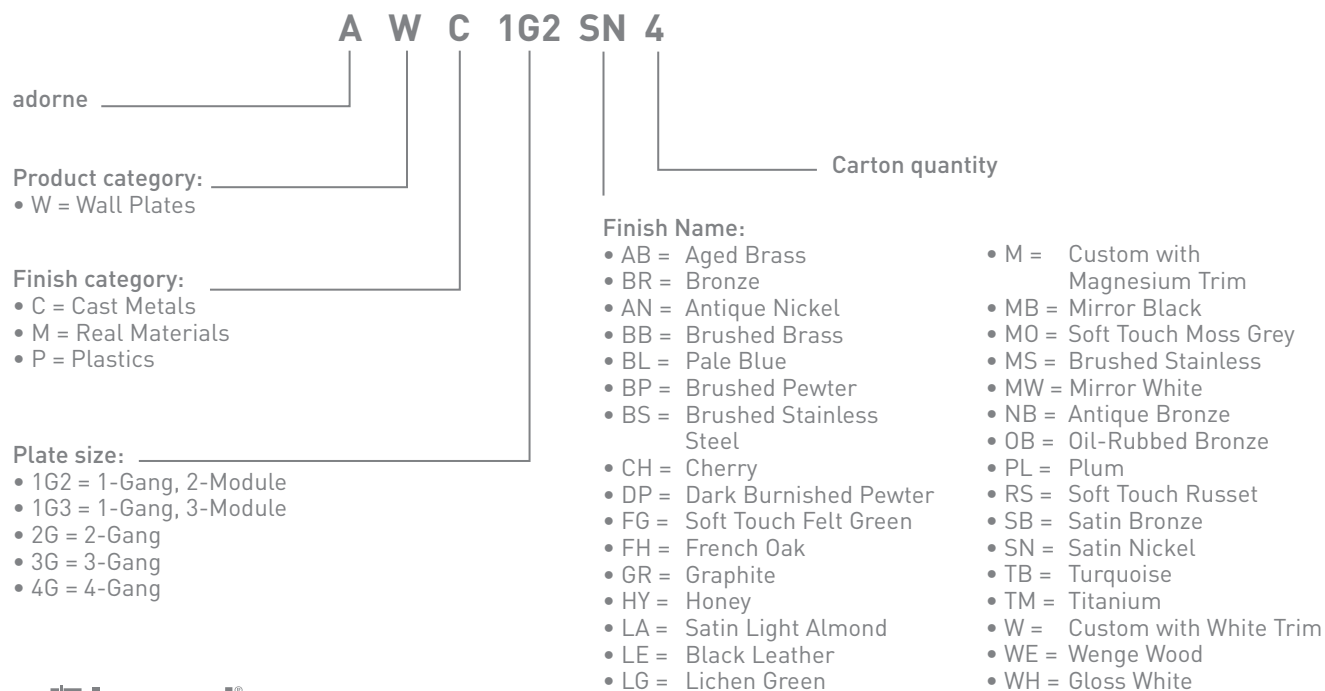

NAME	GANGS	PART NUMBER
Lichen Green 	1-Gang, 2-Module 2-Gang 3-Gang 4-Gang 1-Gang, 3-Module	AWP1G2LG6 AWP2GLG4 AWP3GLG4 AWP4GLG4 AWP1G3LG4
Pale Blue 	1-Gang, 2-Module 2-Gang 3-Gang 4-Gang 1-Gang, 3-Module	AWP1G2BL6 AWP2GBL4 AWP3GBL4 AWP4GBL4 AWP1G3BL4
Plum 	1-Gang, 2-Module 2-Gang 3-Gang 4-Gang 1-Gang, 3-Module	AWP1G2PL4 AWP2GPL4 AWP3GPL4 AWP4GPL4 AWP1G3PL4
Satin Light Almond 	1-Gang, 2-Module 2-Gang 3-Gang 4-Gang 1-Gang, 3-Module	AWP1G2LA6 AWP2GLA4 AWP3GLA4 AWP4GLA4 AWP1G3LA4
Soft Touch Felt Green 	1-Gang, 2-Module 2-Gang 3-Gang 4-Gang 1-Gang, 3-Module	AWP1G2FG6 AWP2GFG4 AWP3GFG4 AWP4GFG4 AWP1G3FG4

NAME	GANGS	PART NUMBER
Titanium 	1-Gang, 2-Module 2-Gang 3-Gang 4-Gang 1-Gang, 3-Module	AWP1G2TM6 AWP2GTM4 AWP3GTM4 AWP4GTM4 AWP1G3TM4
Turquoise Blue 	1-Gang, 2-Module 2-Gang 3-Gang 4-Gang 1-Gang, 3-Module	AWP1G2TB4 AWP2GTB4 AWP3GTB4 AWP4GTB4 AWP1G3TB4

The adorne Collection features an intelligent part numbering structure to aid in product selection. Each character in the part number represents a specific product feature. All adorne part numbers begin with the letter A to indicate that they are part of the adorne collection.

**Example for: Switches and Dimmers**

Paddle Switch, 2-Module, 15A, Magnesium

**Example for: Wall Plates**

Satin Nickel 1-Gang, 2-Module Wall Plate

**Example for: Outlets and Accessories**

Tamper-Resistant Outlet, 15A, 2-Module