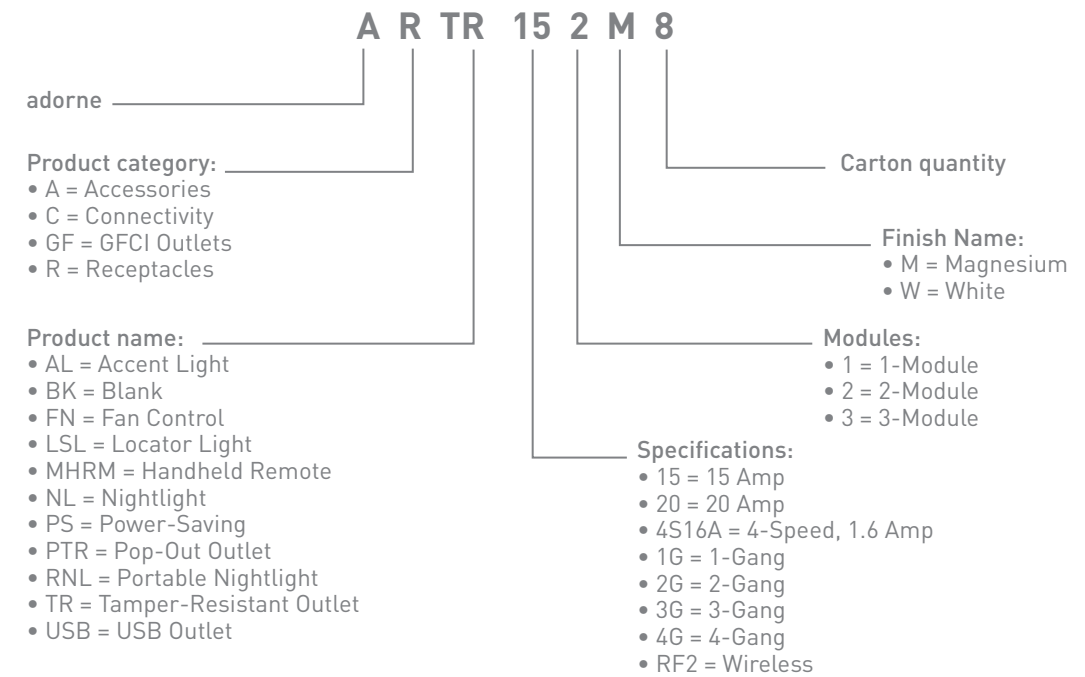

NAME	GANGS	PART NUMBER
Lichen Green 	1-Gang, 2-Module 2-Gang 3-Gang 4-Gang 1-Gang, 3-Module	AWP1G2LG6 AWP2GLG4 AWP3GLG4 AWP4GLG4 AWP1G3LG4
Pale Blue 	1-Gang, 2-Module 2-Gang 3-Gang 4-Gang 1-Gang, 3-Module	AWP1G2BL6 AWP2GBL4 AWP3GBL4 AWP4GBL4 AWP1G3BL4
Plum 	1-Gang, 2-Module 2-Gang 3-Gang 4-Gang 1-Gang, 3-Module	AWP1G2PL4 AWP2GPL4 AWP3GPL4 AWP4GPL4 AWP1G3PL4
Satin Light Almond 	1-Gang, 2-Module 2-Gang 3-Gang 4-Gang 1-Gang, 3-Module	AWP1G2LA6 AWP2GLA4 AWP3GLA4 AWP4GLA4 AWP1G3LA4
Soft Touch Felt Green 	1-Gang, 2-Module 2-Gang 3-Gang 4-Gang 1-Gang, 3-Module	AWP1G2FG6 AWP2GFG4 AWP3GFG4 AWP4GFG4 AWP1G3FG4

The adorne Collection features an intelligent part numbering structure to aid in product selection. Each character in the part number represents a specific product feature. All adorne part numbers begin with the letter A to indicate that they are part of the adorne collection.

**Example for: Switches and Dimmers**

Paddle Switch, 2-Module, 15A, Magnesium

**Example for: Wall Plates**

Satin Nickel 1-Gang, 2-Module Wall Plate

**Example for: Outlets and Accessories**

Tamper-Resistant Outlet, 15A, 2-Module

**Example for: Under-Cabinet Lighting System & Wireless Systems for the Home**

18" Modular Track