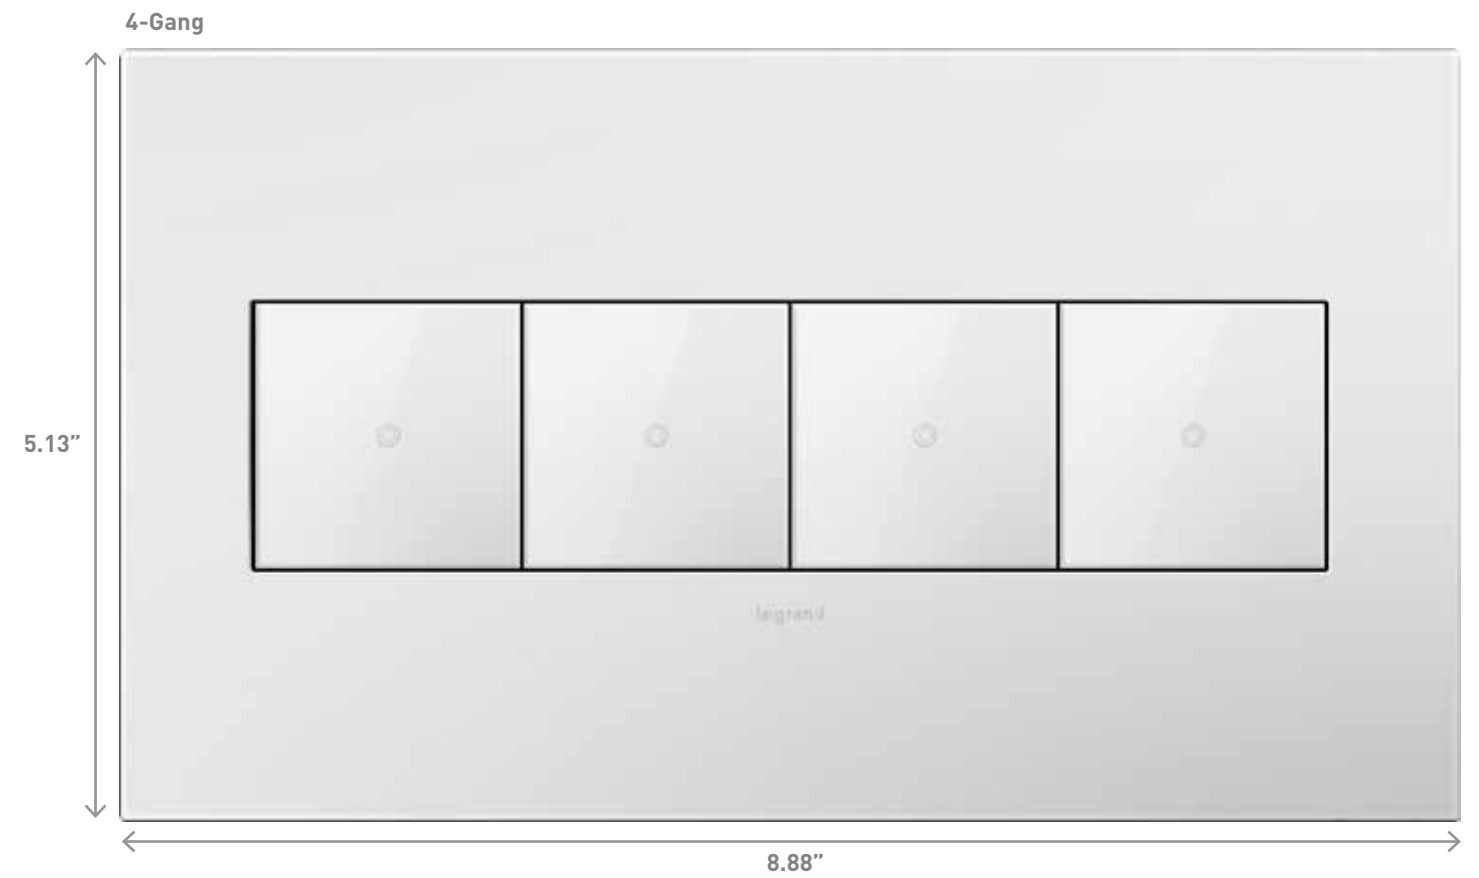

Wall Plates

Available in four gang sizes, adorne wall plates provide the perfect complement to adorne switches, dimmers, outlets, and accessories. The collection includes a variety of finishes, from cast metals like Satin Nickel and Oil-Rubbed Bronze to real materials such as Leather and Wood. In addition, the collection includes a full offering of plastic plates in contemporary and classic colors, as well as three innovative Soft Touch finishes.

Each wall plate is packaged with a metal frame to enable easy installation when paired with a device. All plates are screwless and simply snap onto the included metal frame. See page 18 for more information on the adorne frame system.

All adorne wall plates are UL and ETL-approved.