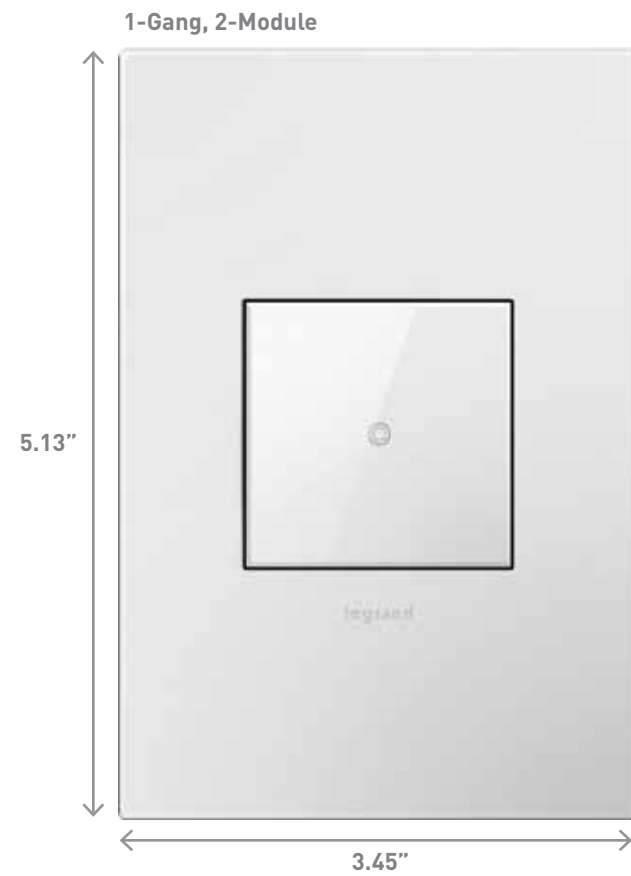

Wall Plates

Available in four gang sizes, adorne wall plates provide the perfect complement to adorne switches, dimmers, outlets, and accessories. The collection includes a variety of finishes, from cast metals like Satin Nickel and Oil-Rubbed Bronze to real materials such as Leather and Wood. In addition, the collection includes a full offering of plastic plates in contemporary and classic colors, as well as three innovative Soft Touch finishes.

Each wall plate is packaged with a metal frame to enable easy installation when paired with a device. All plates are screwless and simply snap onto the included metal frame. See page 18 for more information on the adorne frame system.

All adorne wall plates are UL and ETL-approved.