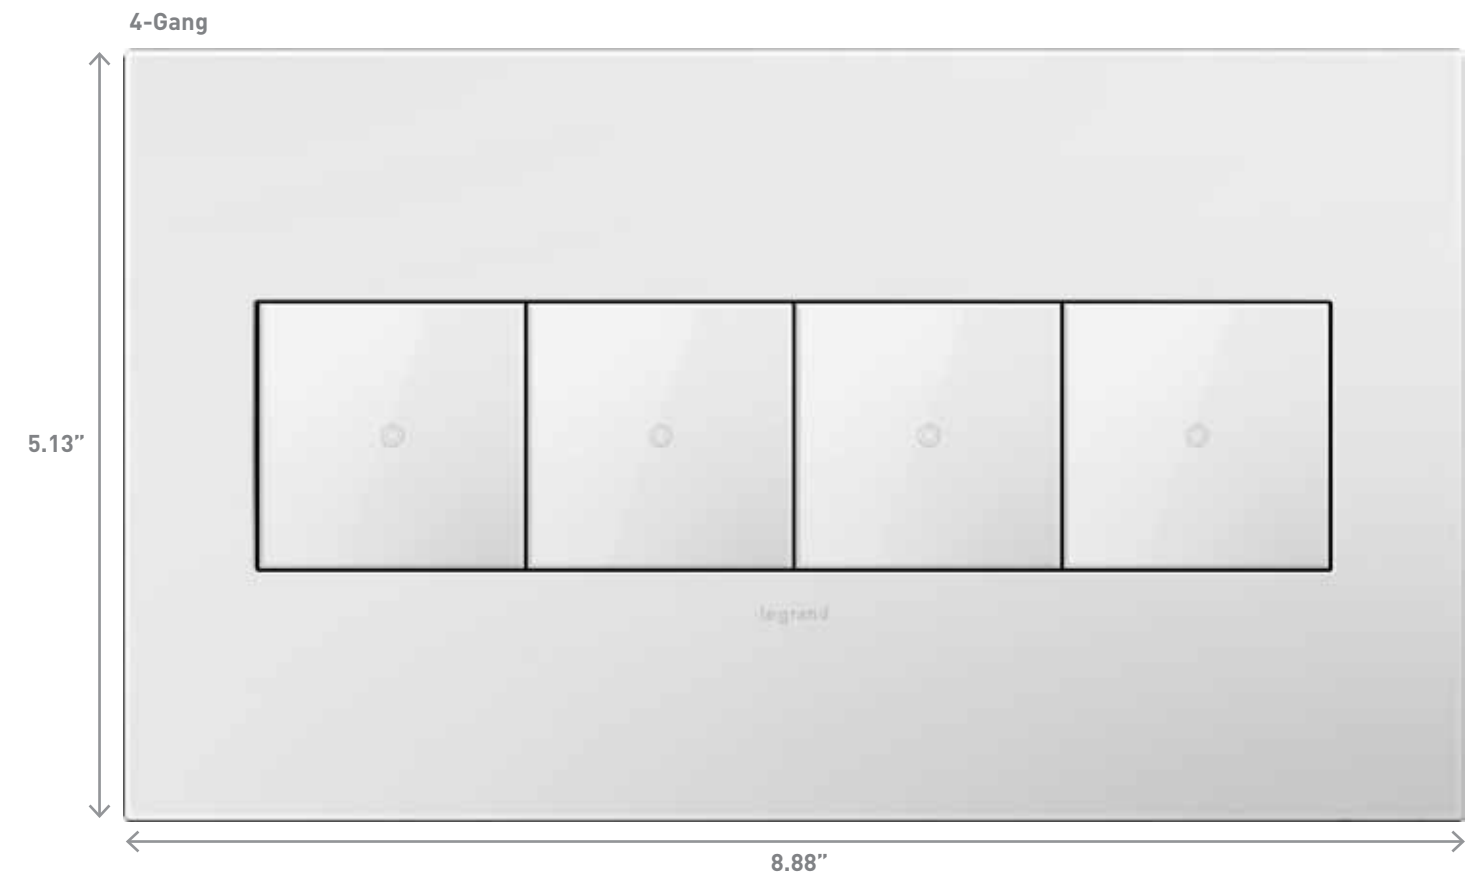

Wall Plates

Available in four gang sizes, adorne wall plates provide the perfect complement to adorne switches, dimmers, outlets, and accessories. The collection includes a variety of finishes, from cast metals like Satin Nickel and Oil-Rubbed Bronze to real materials such as Leather and Wood. In addition, the collection includes a full offering of plastic plates in contemporary and classic colors, as well as three innovative Soft Touch finishes.

Each wall plate is packaged with a metal frame to enable easy installation when paired with a device. All plates are screwless and simply snap onto the included metal frame. See page 18 for more information on the adorne frame system.

All adorne wall plates are UL and ETL-approved.