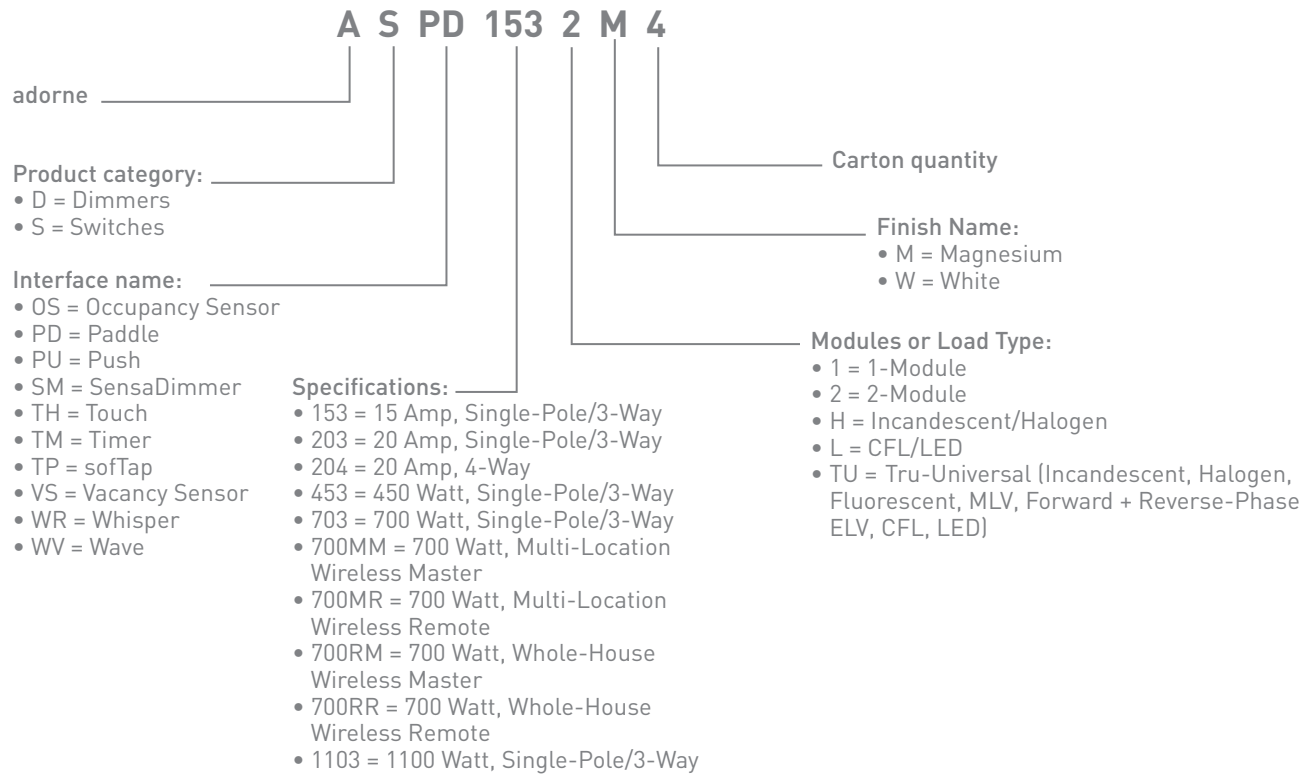

The adorne Collection features an intelligent part numbering structure to aid in product selection. Each character in the part number represents a specific product feature. All adorne part numbers begin with the letter A to indicate that they are part of the adorne collection.

Example for: Switches and Dimmers

Paddle Switch, 2-Module, 15A, Magnesium