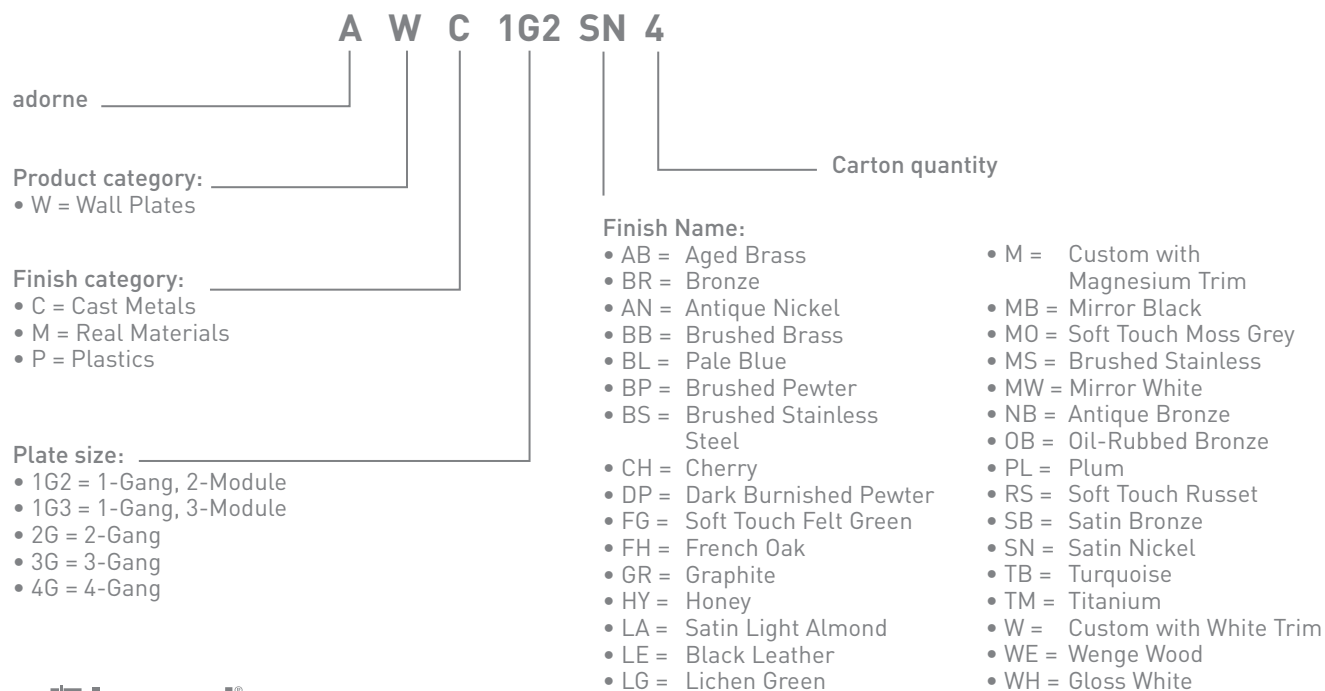

NAME	GANGS	PART NUMBER
Lichen Green 	1-Gang, 2-Module 2-Gang 3-Gang 4-Gang 1-Gang, 3-Module	AWP1G2LG6 AWP2GLG4 AWP3GLG4 AWP4GLG4 AWP1G3LG4
Pale Blue 	1-Gang, 2-Module 2-Gang 3-Gang 4-Gang 1-Gang, 3-Module	AWP1G2BL6 AWP2GBL4 AWP3GBL4 AWP4GBL4 AWP1G3BL4
Plum 	1-Gang, 2-Module 2-Gang 3-Gang 4-Gang 1-Gang, 3-Module	AWP1G2PL4 AWP2GPL4 AWP3GPL4 AWP4GPL4 AWP1G3PL4
Satin Light Almond 	1-Gang, 2-Module 2-Gang 3-Gang 4-Gang 1-Gang, 3-Module	AWP1G2LA6 AWP2GLA4 AWP3GLA4 AWP4GLA4 AWP1G3LA4
Soft Touch Felt Green 	1-Gang, 2-Module 2-Gang 3-Gang 4-Gang 1-Gang, 3-Module	AWP1G2FG6 AWP2GFG4 AWP3GFG4 AWP4GFG4 AWP1G3FG4

NAME	GANGS	PART NUMBER
Titanium 	1-Gang, 2-Module 2-Gang 3-Gang 4-Gang 1-Gang, 3-Module	AWP1G2TM6 AWP2GTM4 AWP3GTM4 AWP4GTM4 AWP1G3TM4
Turquoise Blue 	1-Gang, 2-Module 2-Gang 3-Gang 4-Gang 1-Gang, 3-Module	AWP1G2TB4 AWP2GTB4 AWP3GTB4 AWP4GTB4 AWP1G3TB4

The adorne Collection features an intelligent part numbering structure to aid in product selection. Each character in the part number represents a specific product feature. All adorne part numbers begin with the letter A to indicate that they are part of the adorne collection.

Example for: Switches and Dimmers

Paddle Switch, 2-Module, 15A, Magnesium

Example for: Wall Plates

Satin Nickel 1-Gang, 2-Module Wall Plate

Example for: Outlets and Accessories

Tamper-Resistant Outlet, 15A, 2-Module