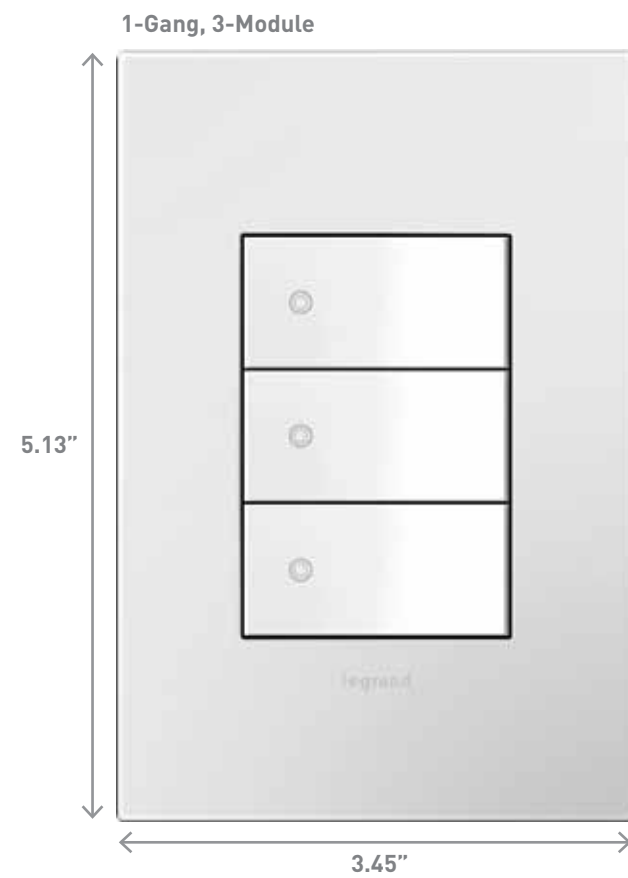

Wall Plates

Available in four gang sizes, adorne wall plates provide the perfect complement to adorne switches, dimmers, outlets, and accessories. The collection includes a variety of finishes, from cast metals like Satin Nickel and Oil-Rubbed Bronze to real materials such as Leather and Wood. In addition, the collection includes a full offering of plastic plates in contemporary and classic colors, as well as three innovative Soft Touch finishes.

Each wall plate is packaged with a metal frame to enable easy installation when paired with a device. All plates are screwless and simply snap onto the included metal frame. See page 18 for more information on the adorne frame system.

All adorne wall plates are UL and ETL-approved.