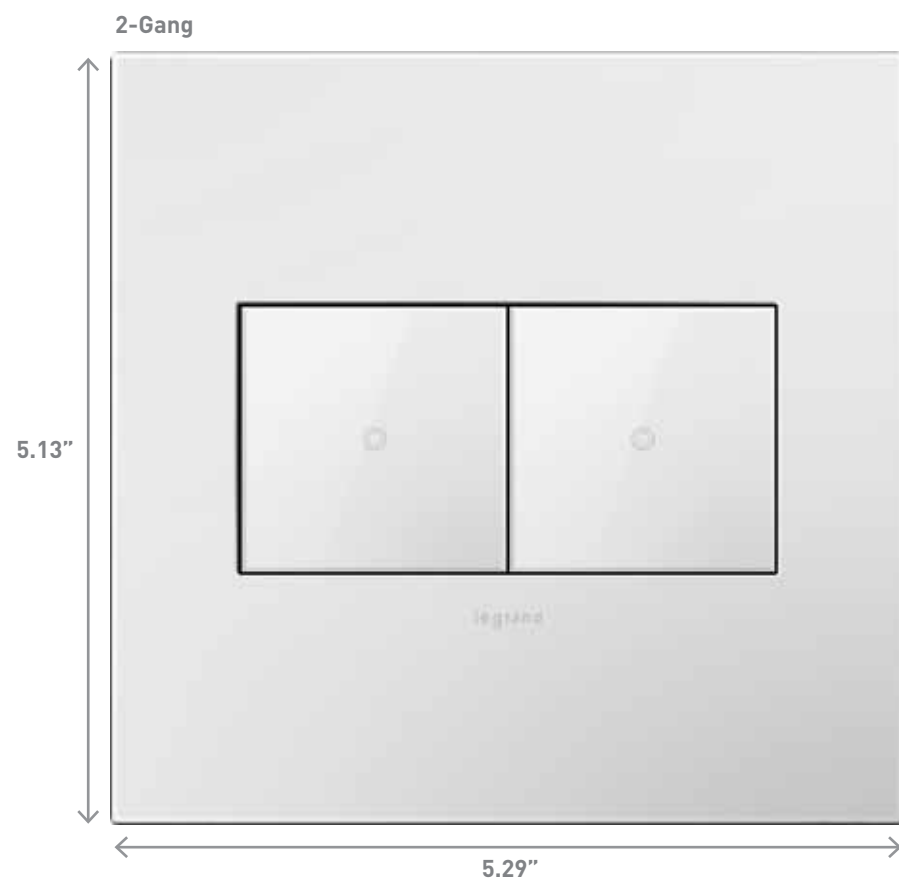

Wall Plates

Available in four gang sizes, adorne wall plates provide the perfect complement to adorne switches, dimmers, outlets, and accessories. The collection includes a variety of finishes, from cast metals like Satin Nickel and Oil-Rubbed Bronze to real materials such as Leather and Wood. In addition, the collection includes a full offering of plastic plates in contemporary and classic colors, as well as three innovative Soft Touch finishes.

Each wall plate is packaged with a metal frame to enable easy installation when paired with a device. All plates are screwless and simply snap onto the included metal frame. See page 18 for more information on the adorne frame system.

All adorne wall plates are UL and ETL-approved.