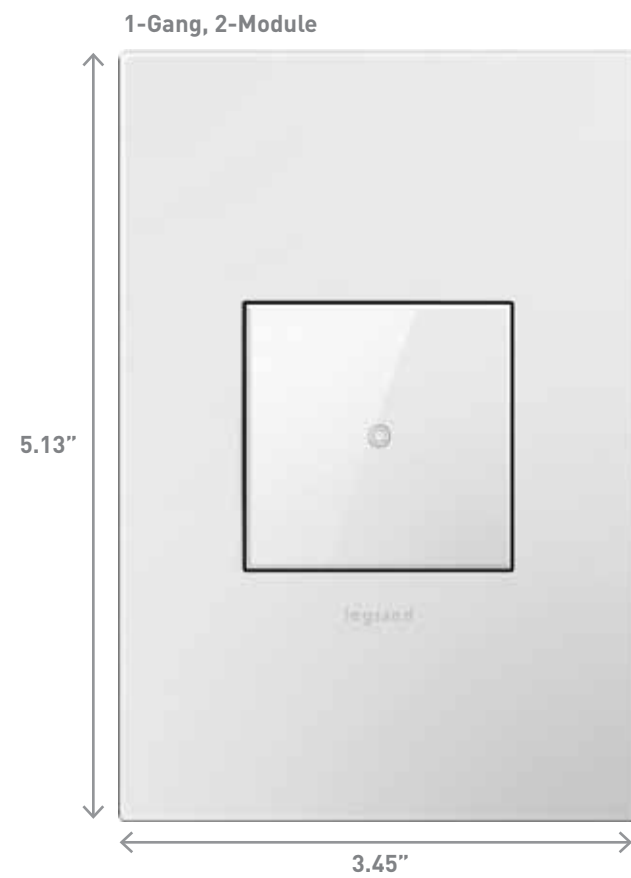

Wall Plates

Available in four gang sizes, adorne wall plates provide the perfect complement to adorne switches, dimmers, outlets, and accessories. The collection includes a variety of finishes, from cast metals like Satin Nickel and Oil-Rubbed Bronze to real materials such as Leather and Wood. In addition, the collection includes a full offering of plastic plates in contemporary and classic colors, as well as three innovative Soft Touch finishes.

Each wall plate is packaged with a metal frame to enable easy installation when paired with a device. All plates are screwless and simply snap onto the included metal frame. See page 18 for more information on the adorne frame system.

All adorne wall plates are UL and ETL-approved.