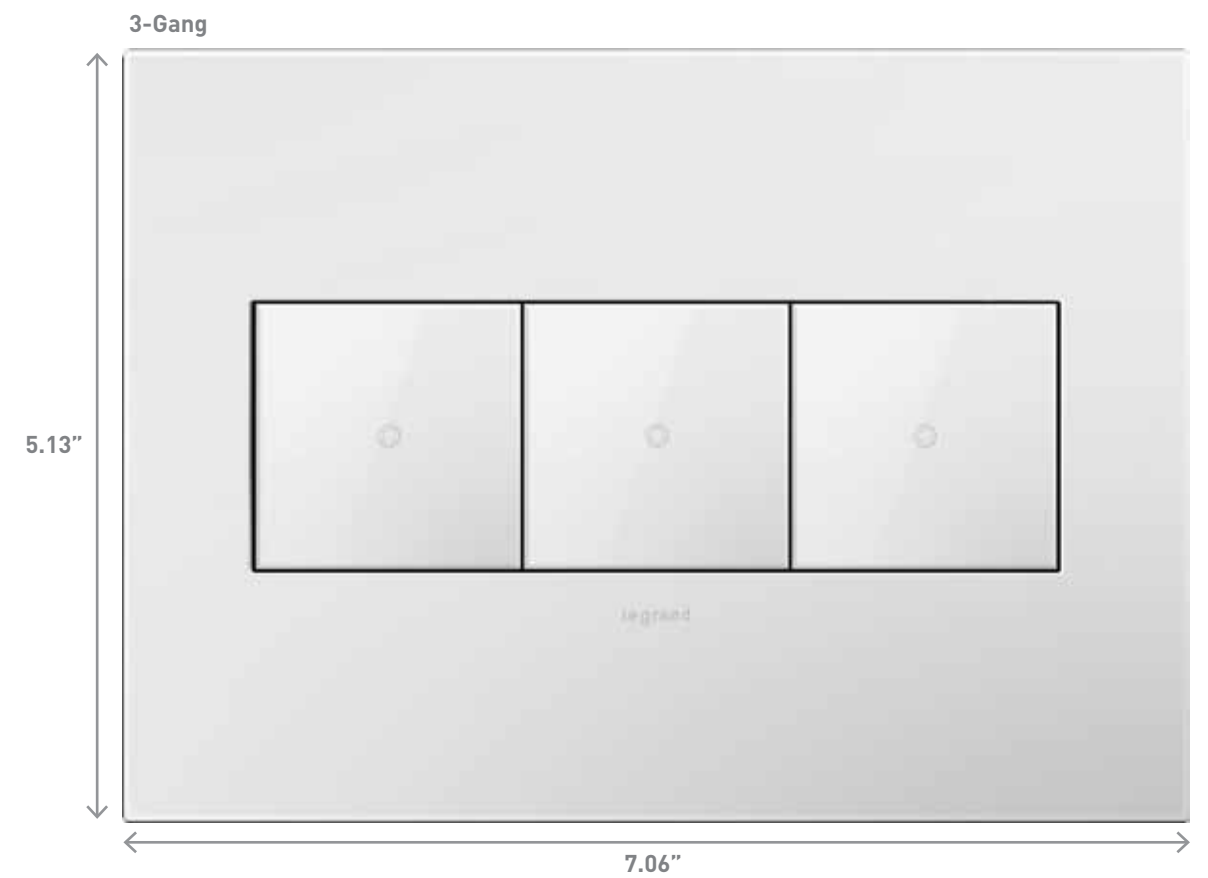

Wall Plates

Available in four gang sizes, adorne wall plates provide the perfect complement to adorne switches, dimmers, outlets, and accessories. The collection includes a variety of finishes, from cast metals like Satin Nickel and Oil-Rubbed Bronze to real materials such as Leather and Wood. In addition, the collection includes a full offering of plastic plates in contemporary and classic colors, as well as three innovative Soft Touch finishes.

Each wall plate is packaged with a metal frame to enable easy installation when paired with a device. All plates are screwless and simply snap onto the included metal frame. See page 18 for more information on the adorne frame system.

All adorne wall plates are UL and ETL-approved.