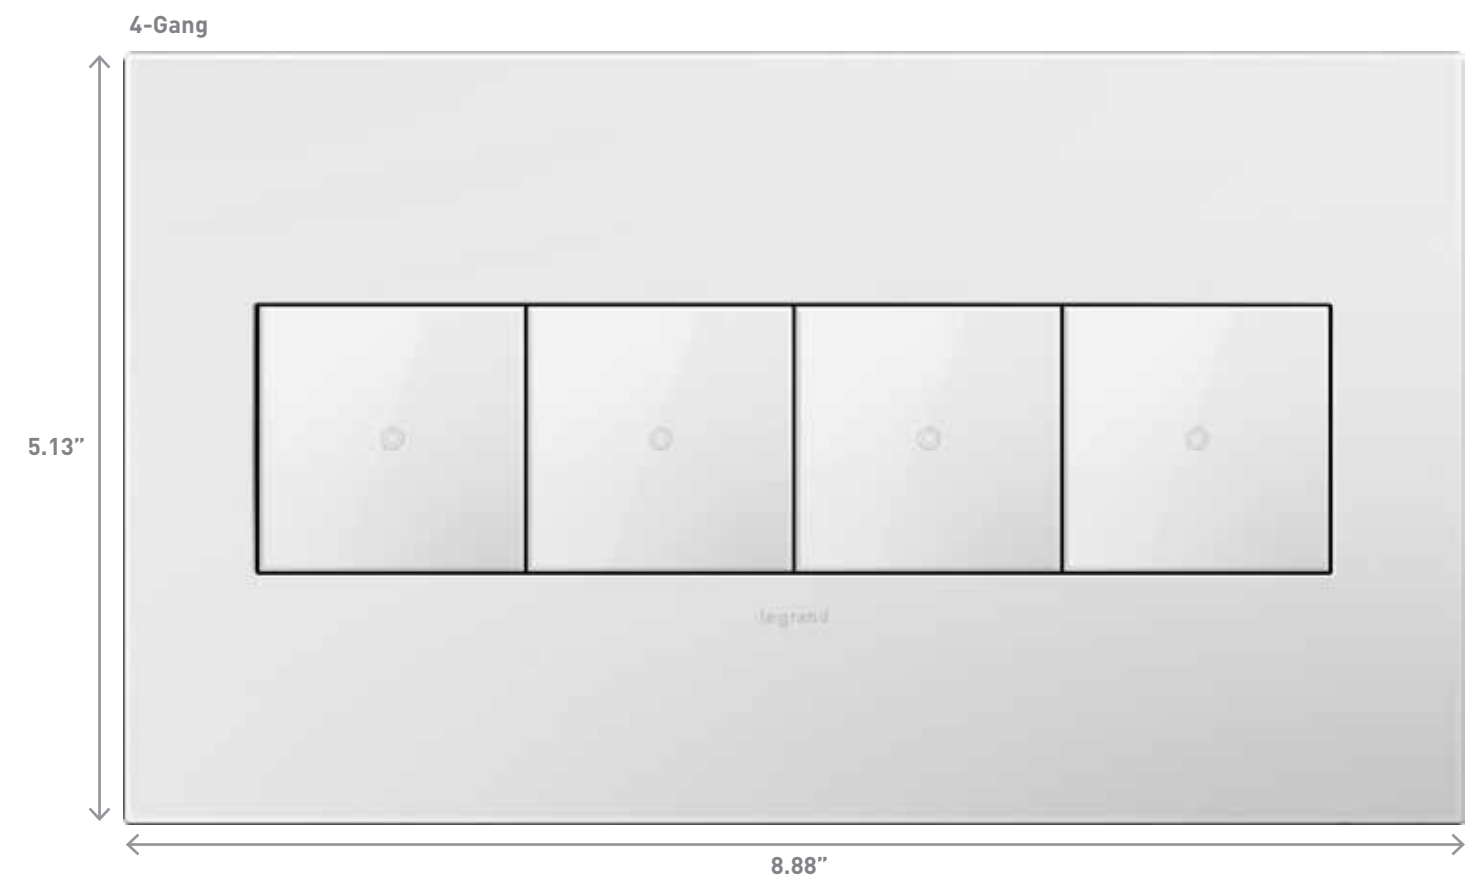

Wall Plates

Available in four gang sizes, adorne wall plates provide the perfect complement to adorne switches, dimmers, outlets, and accessories. The collection includes a variety of finishes, from cast metals like Satin Nickel and Oil-Rubbed Bronze to real materials such as Leather and Wood. In addition, the collection includes a full offering of plastic plates in contemporary and classic colors, as well as three innovative Soft Touch finishes.

Each wall plate is packaged with a metal frame to enable easy installation when paired with a device. All plates are screwless and simply snap onto the included metal frame. See page 18 for more information on the adorne frame system.

All adorne wall plates are UL and ETL-approved.