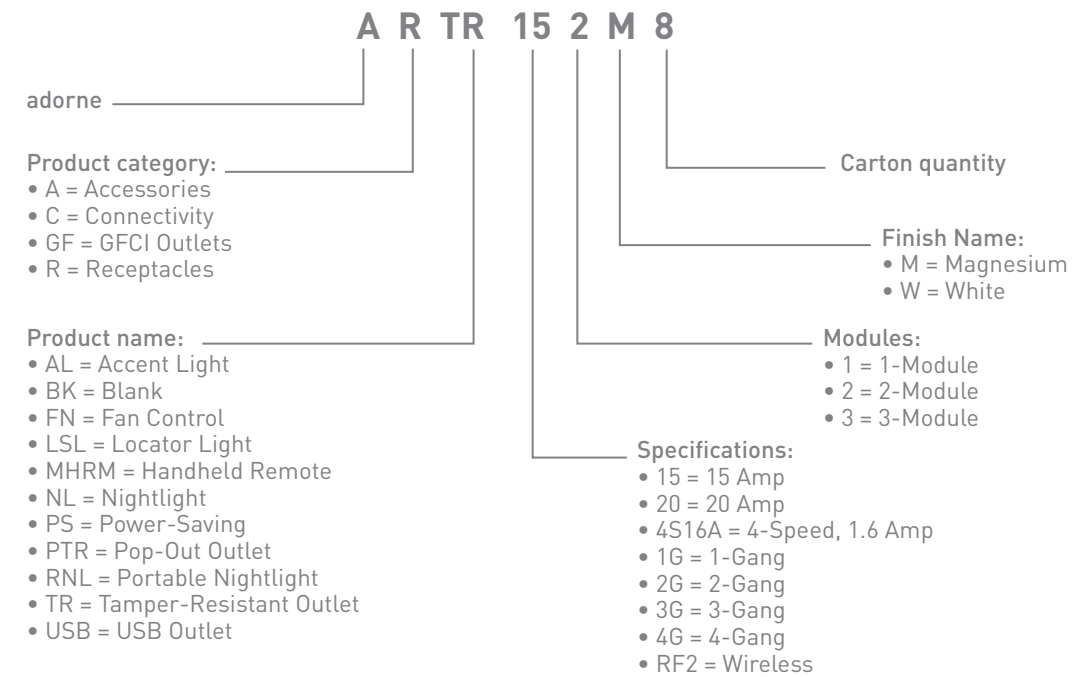

NAME	GANGS	PART NUMBER
Lichen Green 	1-Gang, 2-Module 2-Gang 3-Gang 4-Gang 1-Gang, 3-Module	AWP1G2LG6 AWP2GLG4 AWP3GLG4 AWP4GLG4 AWP1G3LG4
Pale Blue 	1-Gang, 2-Module 2-Gang 3-Gang 4-Gang 1-Gang, 3-Module	AWP1G2BL6 AWP2GBL4 AWP3GBL4 AWP4GBL4 AWP1G3BL4
Plum 	1-Gang, 2-Module 2-Gang 3-Gang 4-Gang 1-Gang, 3-Module	AWP1G2PL4 AWP2GPL4 AWP3GPL4 AWP4GPL4 AWP1G3PL4
Satin Light Almond 	1-Gang, 2-Module 2-Gang 3-Gang 4-Gang 1-Gang, 3-Module	AWP1G2LA6 AWP2GLA4 AWP3GLA4 AWP4GLA4 AWP1G3LA4
Soft Touch Felt Green 	1-Gang, 2-Module 2-Gang 3-Gang 4-Gang 1-Gang, 3-Module	AWP1G2FG6 AWP2GFG4 AWP3GFG4 AWP4GFG4 AWP1G3FG4

The adorne Collection features an intelligent part numbering structure to aid in product selection. Each character in the part number represents a specific product feature. All adorne part numbers begin with the letter A to indicate that they are part of the adorne collection.

Example for: Switches and Dimmers

Paddle Switch, 2-Module, 15A, Magnesium

Example for: Wall Plates

Satin Nickel 1-Gang, 2-Module Wall Plate

Example for: Outlets and Accessories

Tamper-Resistant Outlet, 15A, 2-Module

Example for: Under-Cabinet Lighting System & Wireless Systems for the Home

18" Modular Track