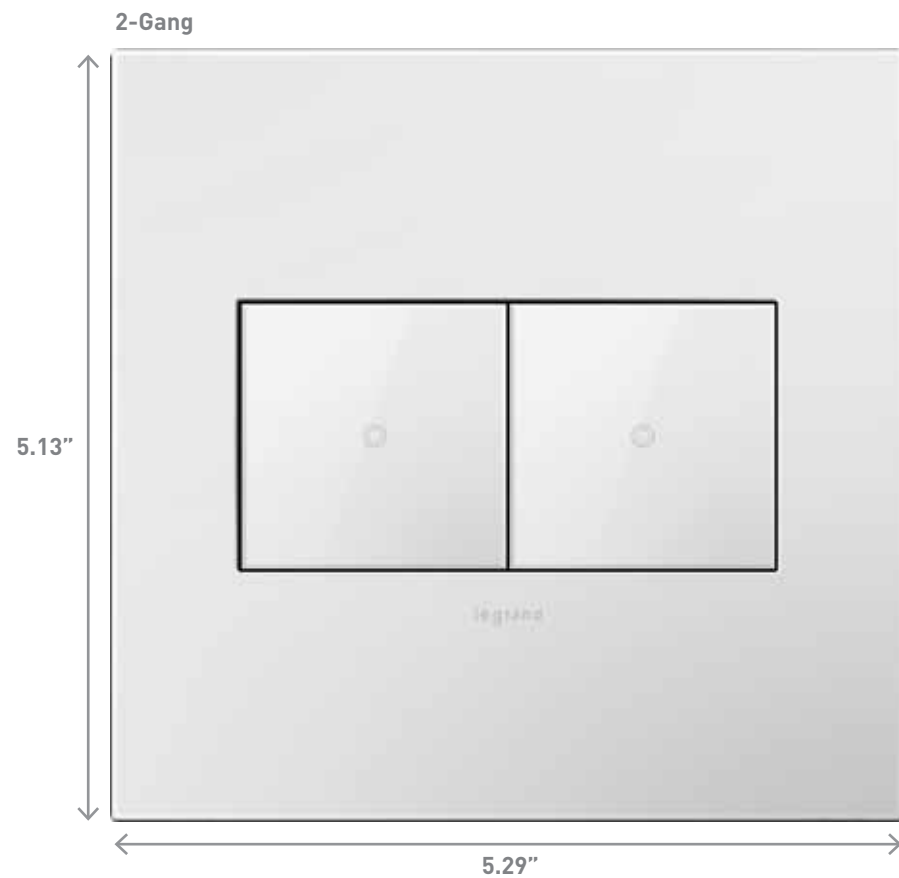

Wall Plates

Available in four gang sizes, adorne wall plates provide the perfect complement to adorne switches, dimmers, outlets, and accessories. The collection includes a variety of finishes, from cast metals like Satin Nickel and Oil-Rubbed Bronze to real materials such as Leather and Wood. In addition, the collection includes a full offering of plastic plates in contemporary and classic colors, as well as three innovative Soft Touch finishes.

Each wall plate is packaged with a metal frame to enable easy installation when paired with a device. All plates are screwless and simply snap onto the included metal frame. See page 18 for more information on the adorne frame system.

All adorne wall plates are UL and ETL-approved.