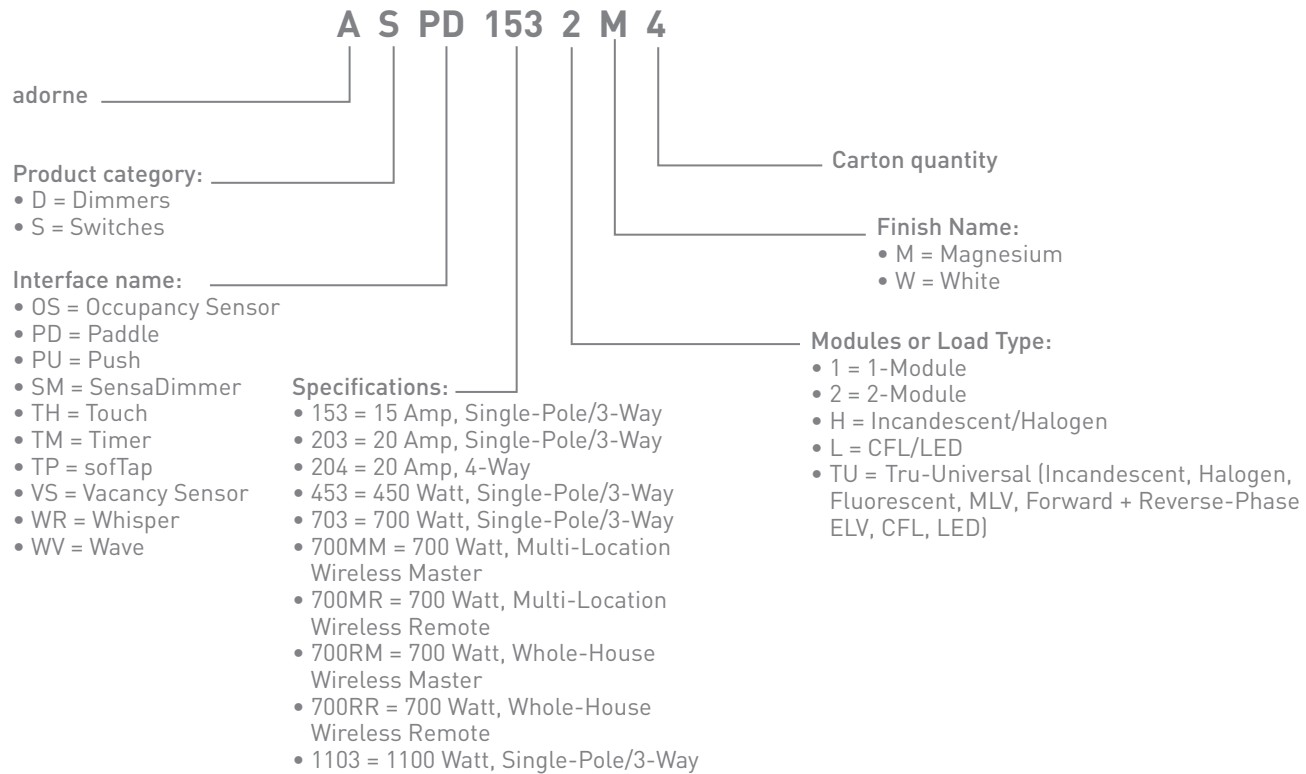

The adorne Collection features an intelligent part numbering structure to aid in product selection. Each character in the part number represents a specific product feature. All adorne part numbers begin with the letter A to indicate that they are part of the adorne collection.

Example for: Switches and Dimmers

Paddle Switch, 2-Module, 15A, Magnesium