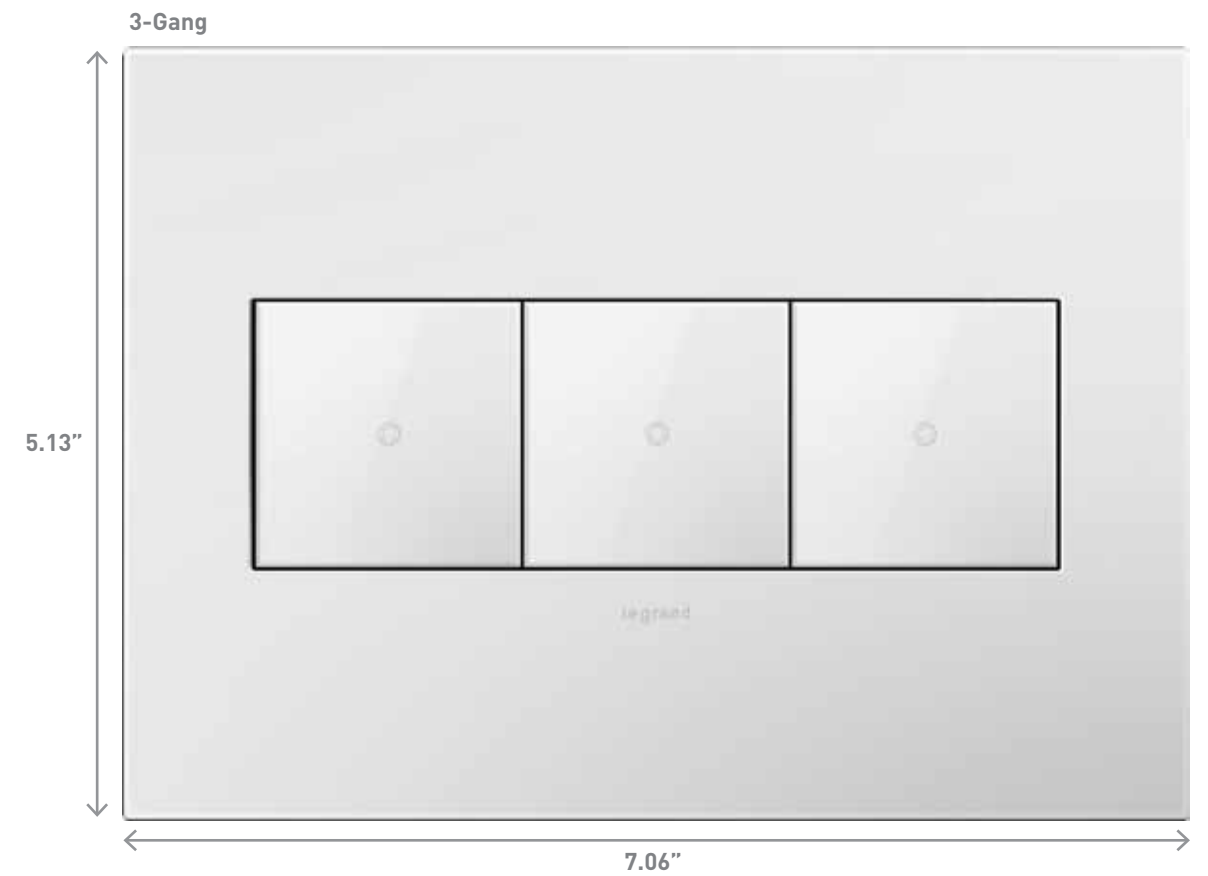

Wall Plates

Available in four gang sizes, adorne wall plates provide the perfect complement to adorne switches, dimmers, outlets, and accessories. The collection includes a variety of finishes, from cast metals like Satin Nickel and Oil-Rubbed Bronze to real materials such as Leather and Wood. In addition, the collection includes a full offering of plastic plates in contemporary and classic colors, as well as three innovative Soft Touch finishes.

Each wall plate is packaged with a metal frame to enable easy installation when paired with a device. All plates are screwless and simply snap onto the included metal frame. See page 18 for more information on the adorne frame system.

All adorne wall plates are UL and ETL-approved.