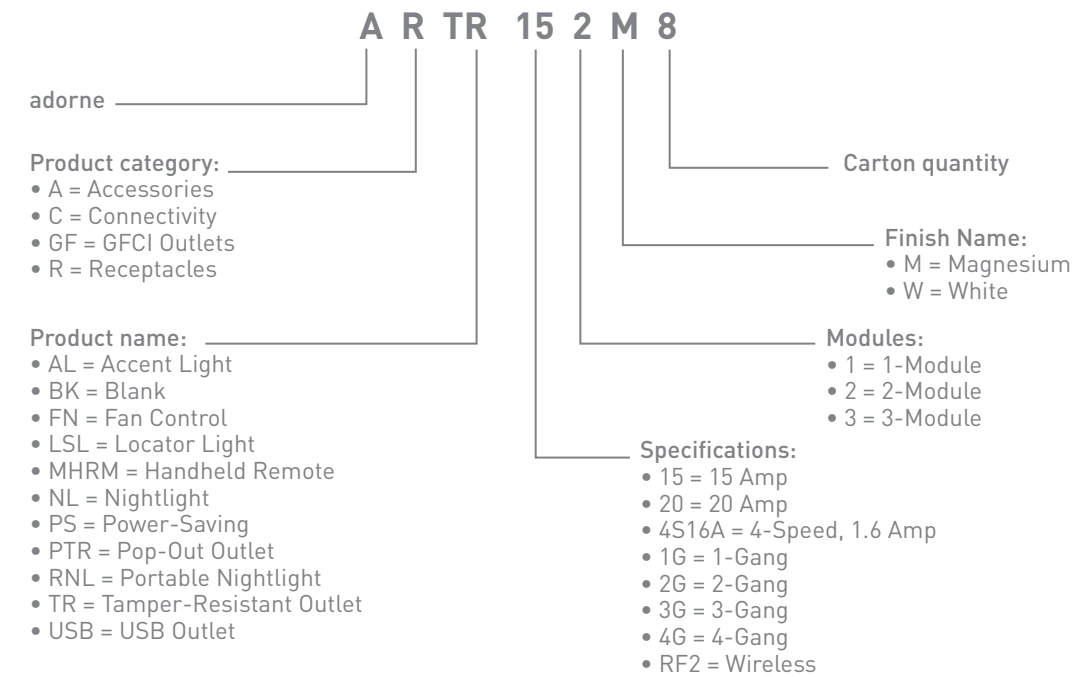

NAME	GANGS	PART NUMBER
Lichen Green 	1-Gang, 2-Module 2-Gang 3-Gang 4-Gang 1-Gang, 3-Module	AWP1G2LG6 AWP2GLG4 AWP3GLG4 AWP4GLG4 AWP1G3LG4
Pale Blue 	1-Gang, 2-Module 2-Gang 3-Gang 4-Gang 1-Gang, 3-Module	AWP1G2BL6 AWP2GBL4 AWP3GBL4 AWP4GBL4 AWP1G3BL4
Plum 	1-Gang, 2-Module 2-Gang 3-Gang 4-Gang 1-Gang, 3-Module	AWP1G2PL4 AWP2GPL4 AWP3GPL4 AWP4GPL4 AWP1G3PL4
Satin Light Almond 	1-Gang, 2-Module 2-Gang 3-Gang 4-Gang 1-Gang, 3-Module	AWP1G2LA6 AWP2GLA4 AWP3GLA4 AWP4GLA4 AWP1G3LA4
Soft Touch Felt Green 	1-Gang, 2-Module 2-Gang 3-Gang 4-Gang 1-Gang, 3-Module	AWP1G2FG6 AWP2GFG4 AWP3GFG4 AWP4GFG4 AWP1G3FG4

The adorne Collection features an intelligent part numbering structure to aid in product selection. Each character in the part number represents a specific product feature. All adorne part numbers begin with the letter A to indicate that they are part of the adorne collection.

**Example for: Switches and Dimmers**

Paddle Switch, 2-Module, 15A, Magnesium

**Example for: Wall Plates**

Satin Nickel 1-Gang, 2-Module Wall Plate

**Example for: Outlets and Accessories**

Tamper-Resistant Outlet, 15A, 2-Module

**Example for: Under-Cabinet Lighting System & Wireless Systems for the Home**

18" Modular Track