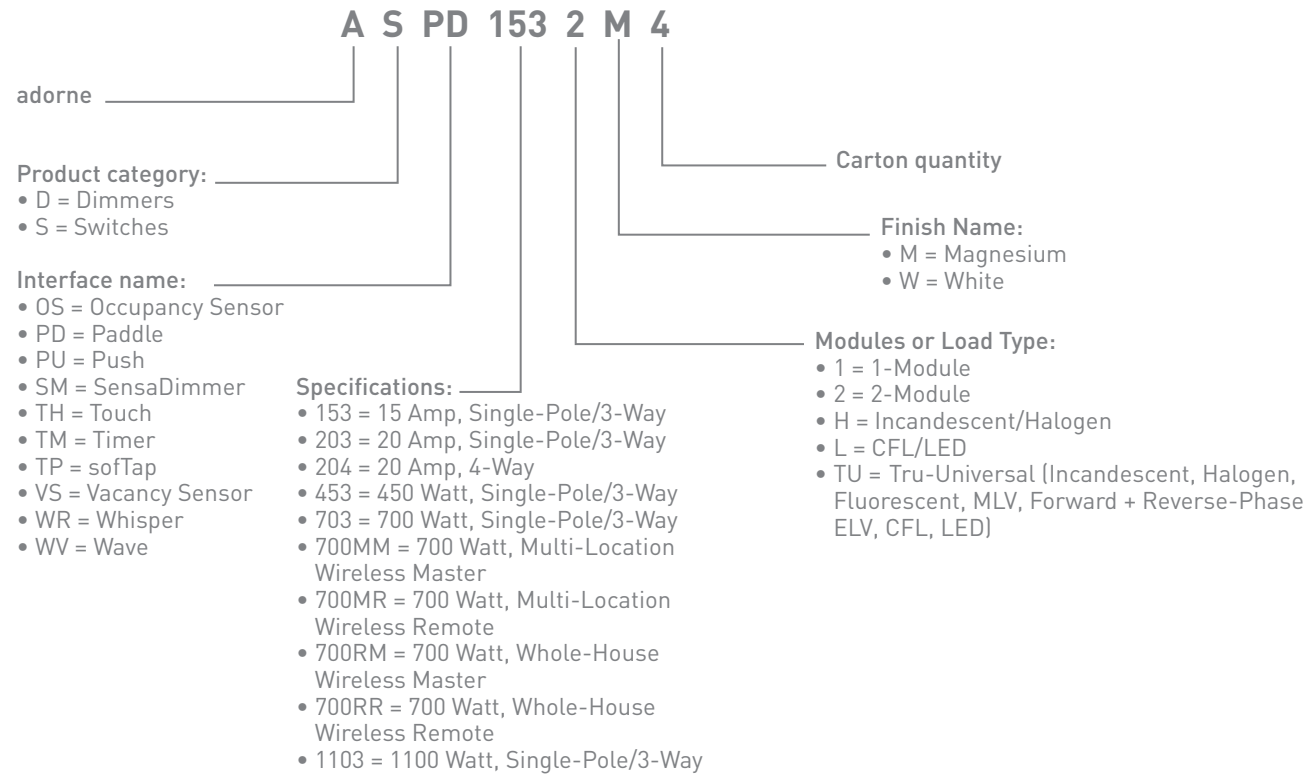

The adorne Collection features an intelligent part numbering structure to aid in product selection. Each character in the part number represents a specific product feature. All adorne part numbers begin with the letter A to indicate that they are part of the adorne collection.

Example for: Switches and Dimmers

Paddle Switch, 2-Module, 15A, Magnesium