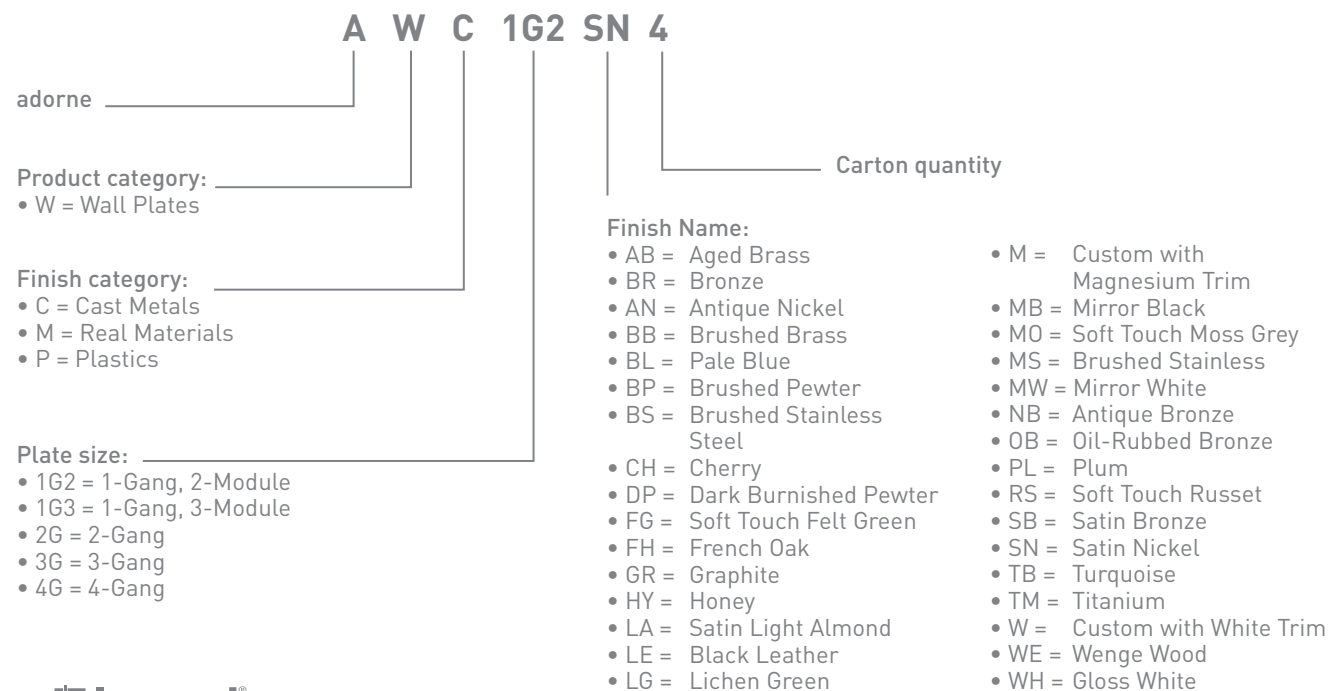

NAME	GANGS	PART NUMBER
Lichen Green 	1-Gang, 2-Module 2-Gang 3-Gang 4-Gang 1-Gang, 3-Module	AWP1G2LG6 AWP2GLG4 AWP3GLG4 AWP4GLG4 AWP1G3LG4
Pale Blue 	1-Gang, 2-Module 2-Gang 3-Gang 4-Gang 1-Gang, 3-Module	AWP1G2BL6 AWP2GBL4 AWP3GBL4 AWP4GBL4 AWP1G3BL4
Plum 	1-Gang, 2-Module 2-Gang 3-Gang 4-Gang 1-Gang, 3-Module	AWP1G2PL4 AWP2GPL4 AWP3GPL4 AWP4GPL4 AWP1G3PL4
Satin Light Almond 	1-Gang, 2-Module 2-Gang 3-Gang 4-Gang 1-Gang, 3-Module	AWP1G2LA6 AWP2GLA4 AWP3GLA4 AWP4GLA4 AWP1G3LA4
Soft Touch Felt Green 	1-Gang, 2-Module 2-Gang 3-Gang 4-Gang 1-Gang, 3-Module	AWP1G2FG6 AWP2GFG4 AWP3GFG4 AWP4GFG4 AWP1G3FG4

NAME	GANGS	PART NUMBER
Titanium 	1-Gang, 2-Module 2-Gang 3-Gang 4-Gang 1-Gang, 3-Module	AWP1G2TM6 AWP2GTM4 AWP3GTM4 AWP4GTM4 AWP1G3TM4
Turquoise Blue 	1-Gang, 2-Module 2-Gang 3-Gang 4-Gang 1-Gang, 3-Module	AWP1G2TB4 AWP2GTB4 AWP3GTB4 AWP4GTB4 AWP1G3TB4

The adorne Collection features an intelligent part numbering structure to aid in product selection. Each character in the part number represents a specific product feature. All adorne part numbers begin with the letter A to indicate that they are part of the adorne collection.

**Example for: Switches and Dimmers**

Paddle Switch, 2-Module, 15A, Magnesium

**Example for: Wall Plates**

Satin Nickel 1-Gang, 2-Module Wall Plate

**Example for: Outlets and Accessories**

Tamper-Resistant Outlet, 15A, 2-Module