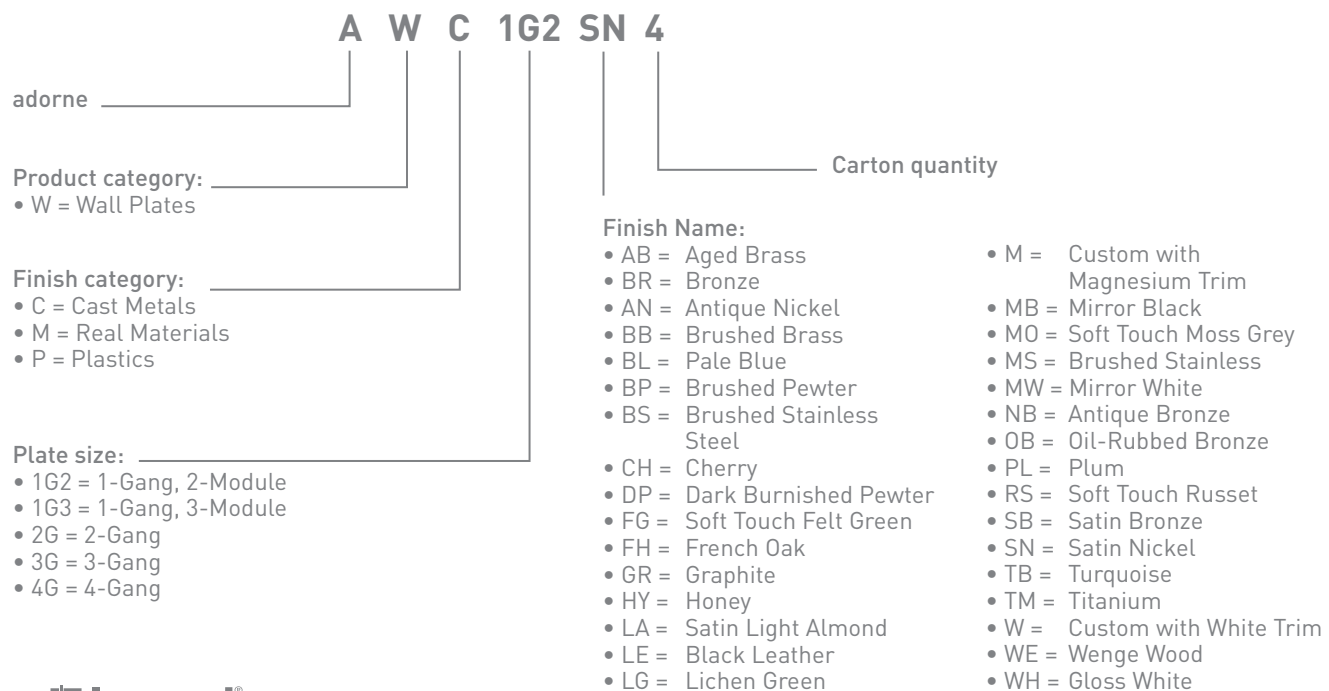

NAME	GANGS	PART NUMBER
Lichen Green 	1-Gang, 2-Module 2-Gang 3-Gang 4-Gang 1-Gang, 3-Module	AWP1G2LG6 AWP2GLG4 AWP3GLG4 AWP4GLG4 AWP1G3LG4
Pale Blue 	1-Gang, 2-Module 2-Gang 3-Gang 4-Gang 1-Gang, 3-Module	AWP1G2BL6 AWP2GBL4 AWP3GBL4 AWP4GBL4 AWP1G3BL4
Plum 	1-Gang, 2-Module 2-Gang 3-Gang 4-Gang 1-Gang, 3-Module	AWP1G2PL4 AWP2GPL4 AWP3GPL4 AWP4GPL4 AWP1G3PL4
Satin Light Almond 	1-Gang, 2-Module 2-Gang 3-Gang 4-Gang 1-Gang, 3-Module	AWP1G2LA6 AWP2GLA4 AWP3GLA4 AWP4GLA4 AWP1G3LA4
Soft Touch Felt Green 	1-Gang, 2-Module 2-Gang 3-Gang 4-Gang 1-Gang, 3-Module	AWP1G2FG6 AWP2GFG4 AWP3GFG4 AWP4GFG4 AWP1G3FG4

NAME	GANGS	PART NUMBER
Titanium 	1-Gang, 2-Module 2-Gang 3-Gang 4-Gang 1-Gang, 3-Module	AWP1G2TM6 AWP2GTM4 AWP3GTM4 AWP4GTM4 AWP1G3TM4
Turquoise Blue 	1-Gang, 2-Module 2-Gang 3-Gang 4-Gang 1-Gang, 3-Module	AWP1G2TB4 AWP2GTB4 AWP3GTB4 AWP4GTB4 AWP1G3TB4

The adorne Collection features an intelligent part numbering structure to aid in product selection. Each character in the part number represents a specific product feature. All adorne part numbers begin with the letter A to indicate that they are part of the adorne collection.

**Example for: Switches and Dimmers**

Paddle Switch, 2-Module, 15A, Magnesium

**Example for: Wall Plates**

Satin Nickel 1-Gang, 2-Module Wall Plate

**Example for: Outlets and Accessories**

Tamper-Resistant Outlet, 15A, 2-Module