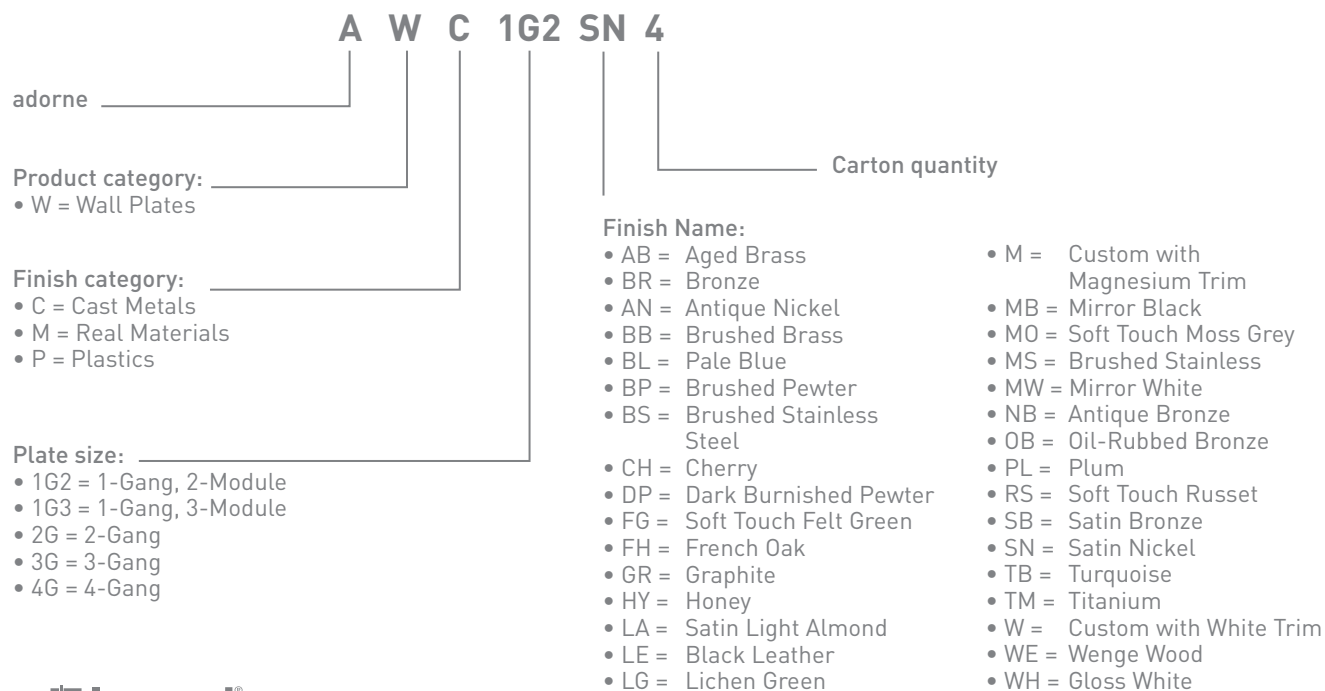

NAME	GANGS	PART NUMBER
Lichen Green	1-Gang, 2-Module 2-Gang 3-Gang 4-Gang 1-Gang, 3-Module	AWP1G2LG6 AWP2GLG4 AWP3GLG4 AWP4GLG4 AWP1G3LG4
Pale Blue	1-Gang, 2-Module 2-Gang 3-Gang 4-Gang 1-Gang, 3-Module	AWP1G2BL6 AWP2GBL4 AWP3GBL4 AWP4GBL4 AWP1G3BL4
Plum	1-Gang, 2-Module 2-Gang 3-Gang 4-Gang 1-Gang, 3-Module	AWP1G2PL4 AWP2GPL4 AWP3GPL4 AWP4GPL4 AWP1G3PL4
Satin Light Almond	1-Gang, 2-Module 2-Gang 3-Gang 4-Gang 1-Gang, 3-Module	AWP1G2LA6 AWP2GLA4 AWP3GLA4 AWP4GLA4 AWP1G3LA4
Soft Touch Felt Green	1-Gang, 2-Module 2-Gang 3-Gang 4-Gang 1-Gang, 3-Module	AWP1G2FG6 AWP2GFG4 AWP3GFG4 AWP4GFG4 AWP1G3FG4

NAME	GANGS	PART NUMBER
Titanium	1-Gang, 2-Module 2-Gang 3-Gang 4-Gang 1-Gang, 3-Module	AWP1G2TM6 AWP2GTM4 AWP3GTM4 AWP4GTM4 AWP1G3TM4
Turquoise Blue	1-Gang, 2-Module 2-Gang 3-Gang 4-Gang 1-Gang, 3-Module	AWP1G2TB4 AWP2GTB4 AWP3GTB4 AWP4GTB4 AWP1G3TB4

The adorne Collection features an intelligent part numbering structure to aid in product selection. Each character in the part number represents a specific product feature. All adorne part numbers begin with the letter A to indicate that they are part of the adorne collection.

Example for: Switches and Dimmers

Paddle Switch, 2-Module, 15A, Magnesium

Example for: Wall Plates

Satin Nickel 1-Gang, 2-Module Wall Plate

Example for: Outlets and Accessories

Tamper-Resistant Outlet, 15A, 2-Module