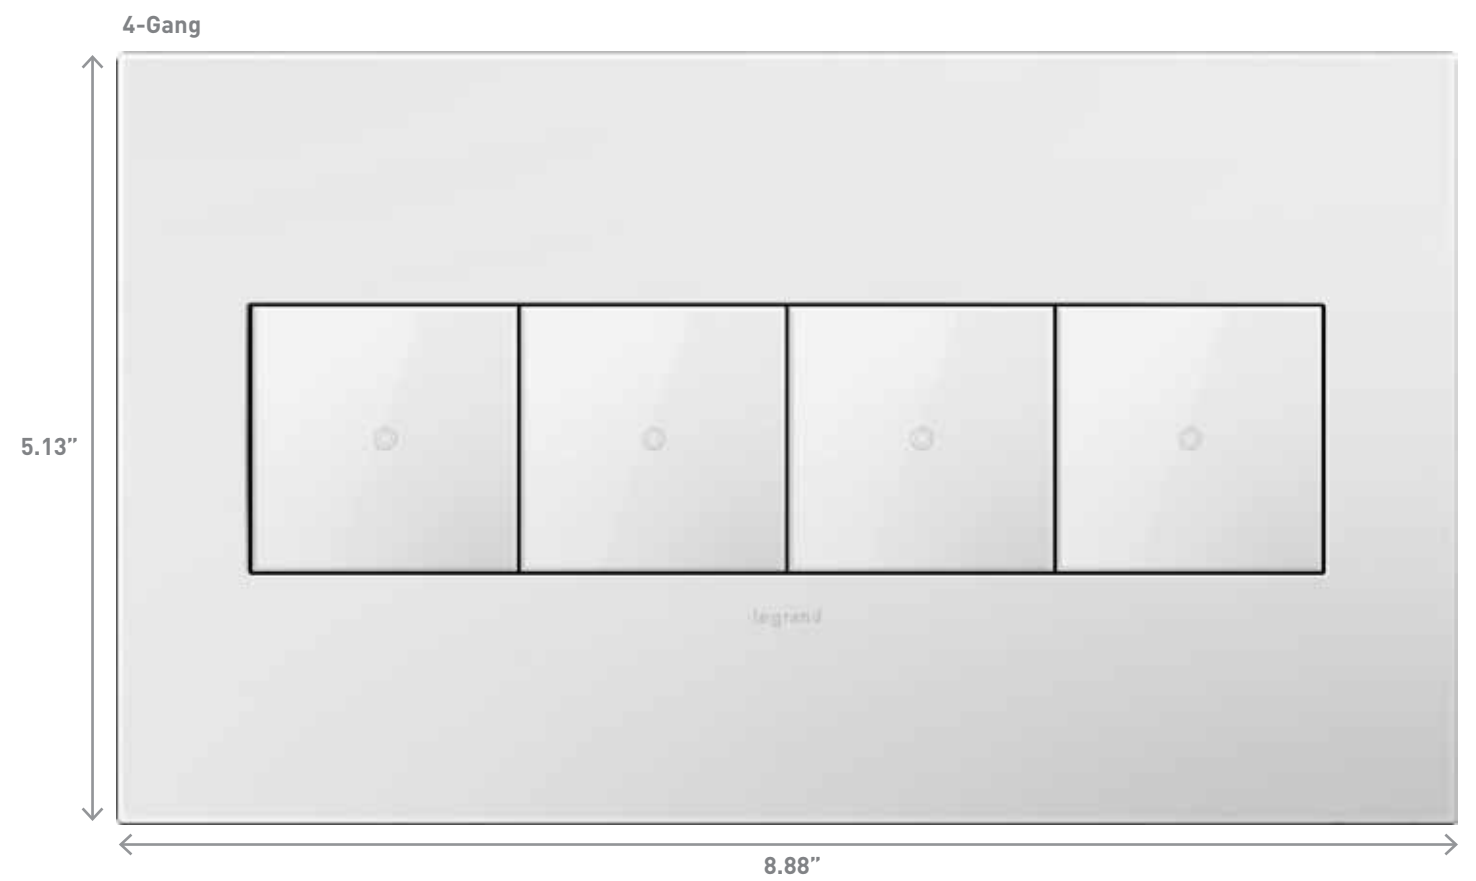

Wall Plates

Available in four gang sizes, adorne wall plates provide the perfect complement to adorne switches, dimmers, outlets, and accessories. The collection includes a variety of finishes, from cast metals like Satin Nickel and Oil-Rubbed Bronze to real materials such as Leather and Wood. In addition, the collection includes a full offering of plastic plates in contemporary and classic colors, as well as three innovative Soft Touch finishes.

Each wall plate is packaged with a metal frame to enable easy installation when paired with a device. All plates are screwless and simply snap onto the included metal frame. See page 18 for more information on the adorne frame system.

All adorne wall plates are UL and ETL-approved.