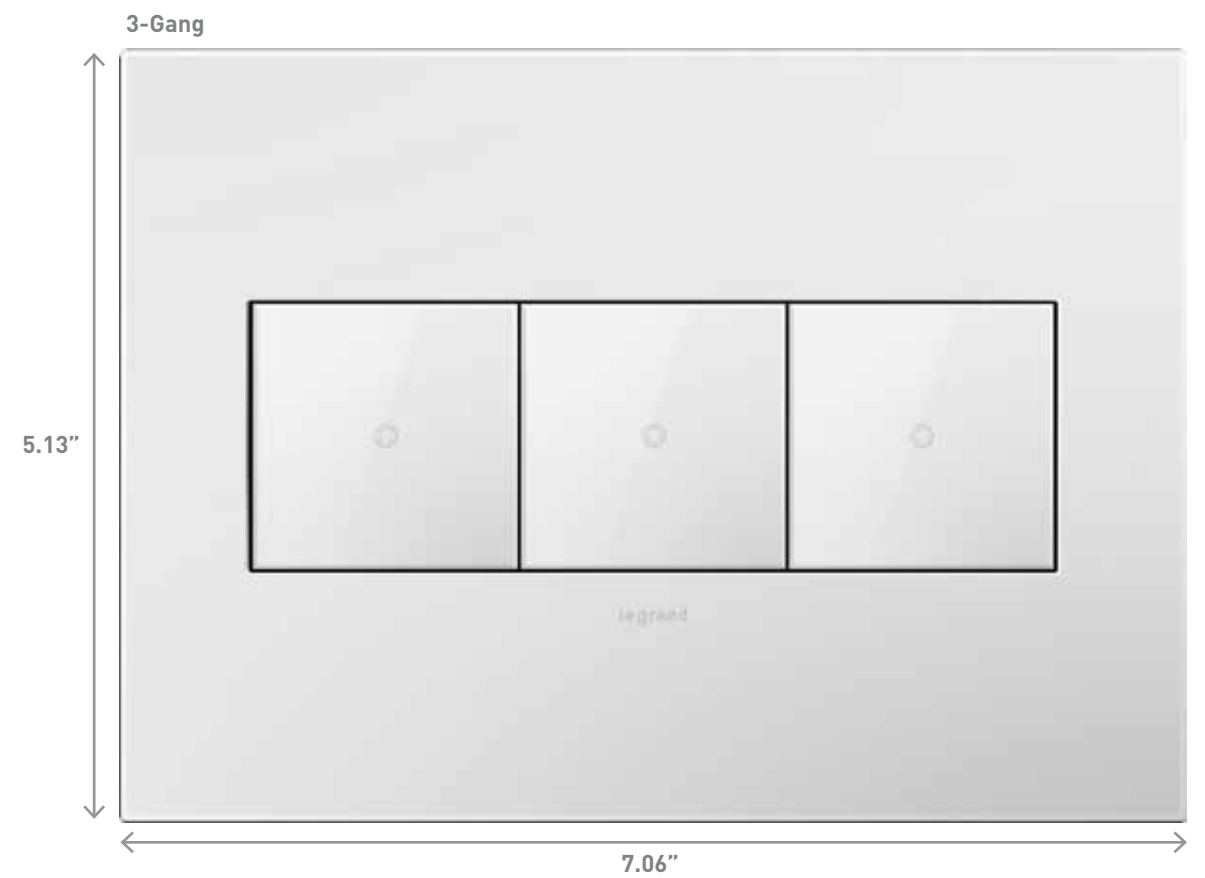

Wall Plates

Available in four gang sizes, adorne wall plates provide the perfect complement to adorne switches, dimmers, outlets, and accessories. The collection includes a variety of finishes, from cast metals like Satin Nickel and Oil-Rubbed Bronze to real materials such as Leather and Wood. In addition, the collection includes a full offering of plastic plates in contemporary and classic colors, as well as three innovative Soft Touch finishes.

Each wall plate is packaged with a metal frame to enable easy installation when paired with a device. All plates are screwless and simply snap onto the included metal frame. See page 18 for more information on the adorne frame system.

All adorne wall plates are UL and ETL-approved.