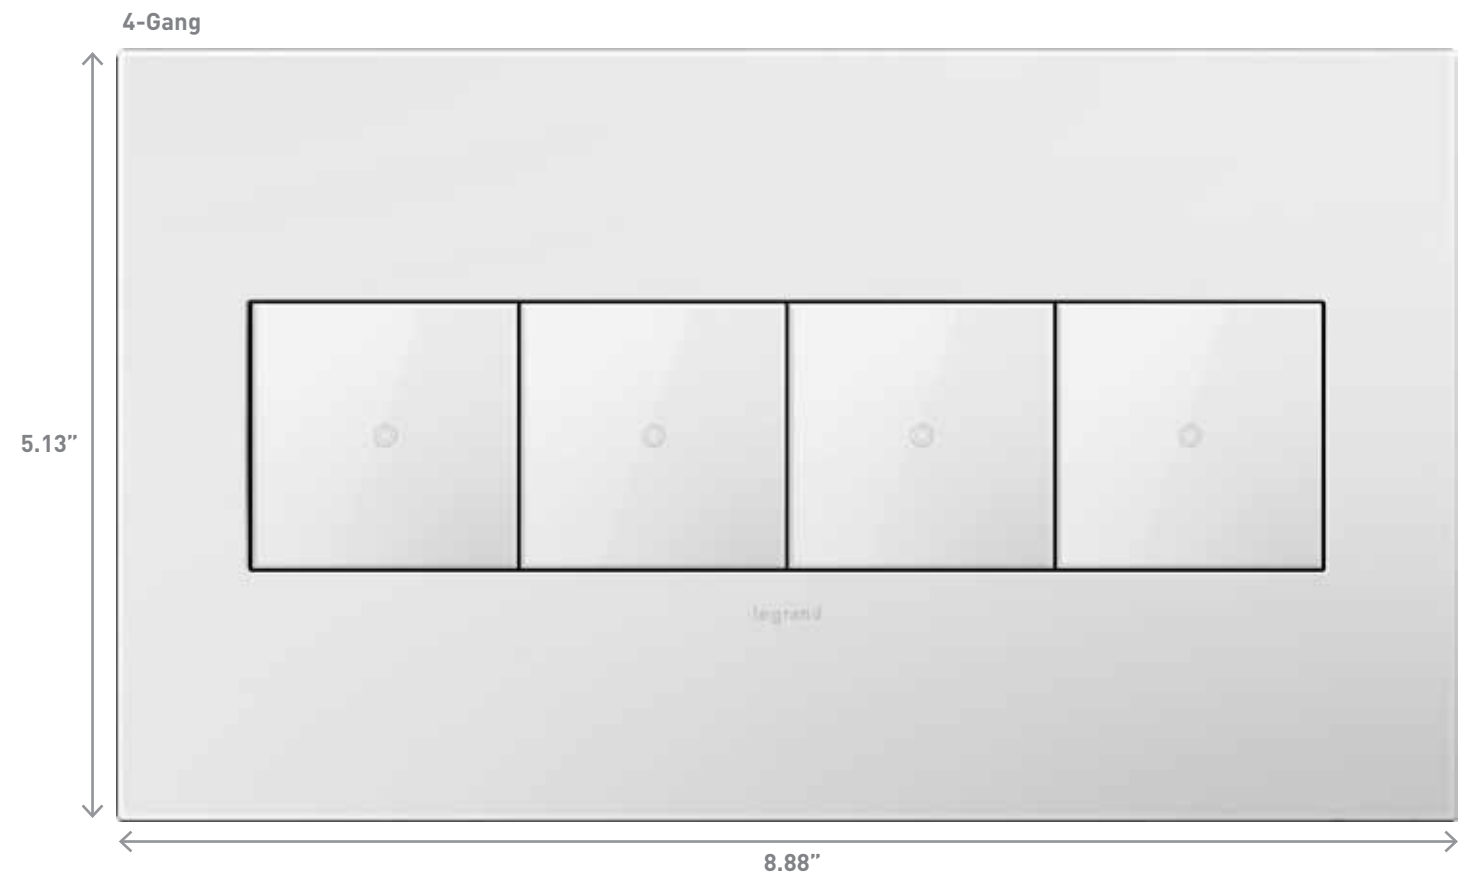

Wall Plates

Available in four gang sizes, adorne wall plates provide the perfect complement to adorne switches, dimmers, outlets, and accessories. The collection includes a variety of finishes, from cast metals like Satin Nickel and Oil-Rubbed Bronze to real materials such as Leather and Wood. In addition, the collection includes a full offering of plastic plates in contemporary and classic colors, as well as three innovative Soft Touch finishes.

Each wall plate is packaged with a metal frame to enable easy installation when paired with a device. All plates are screwless and simply snap onto the included metal frame. See page 18 for more information on the adorne frame system.

All adorne wall plates are UL and ETL-approved.