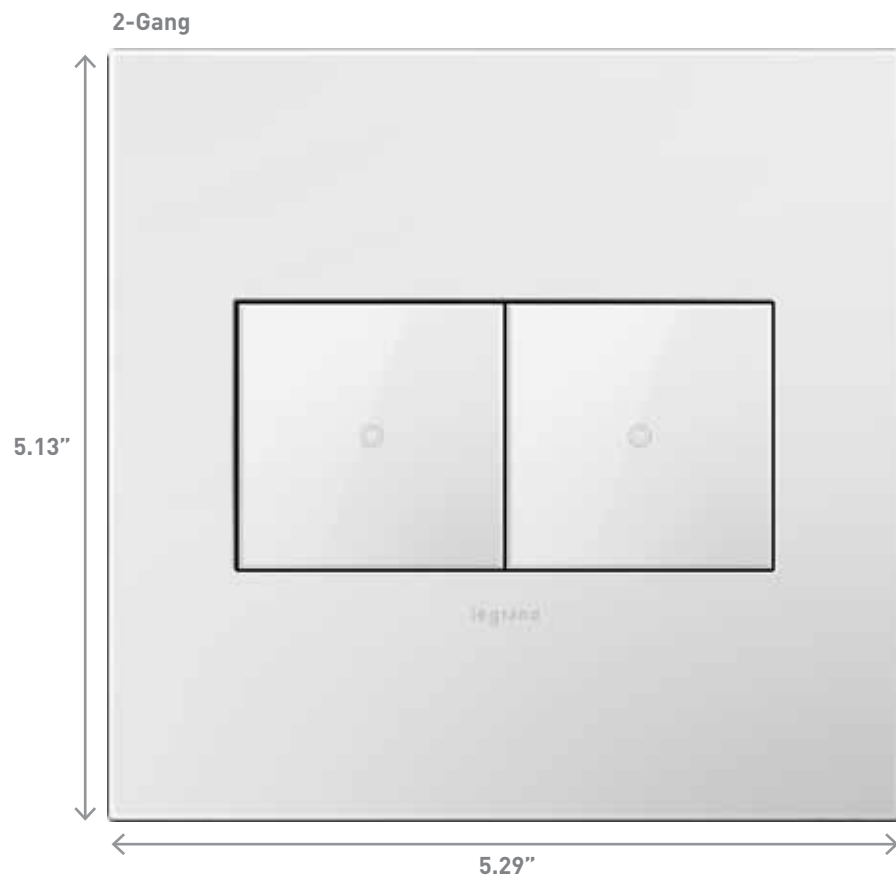

Wall Plates

Available in four gang sizes, adorne wall plates provide the perfect complement to adorne switches, dimmers, outlets, and accessories. The collection includes a variety of finishes, from cast metals like Satin Nickel and Oil-Rubbed Bronze to real materials such as Leather and Wood. In addition, the collection includes a full offering of plastic plates in contemporary and classic colors, as well as three innovative Soft Touch finishes.

Each wall plate is packaged with a metal frame to enable easy installation when paired with a device. All plates are screwless and simply snap onto the included metal frame. See page 18 for more information on the adorne frame system.

All adorne wall plates are UL and ETL-approved.