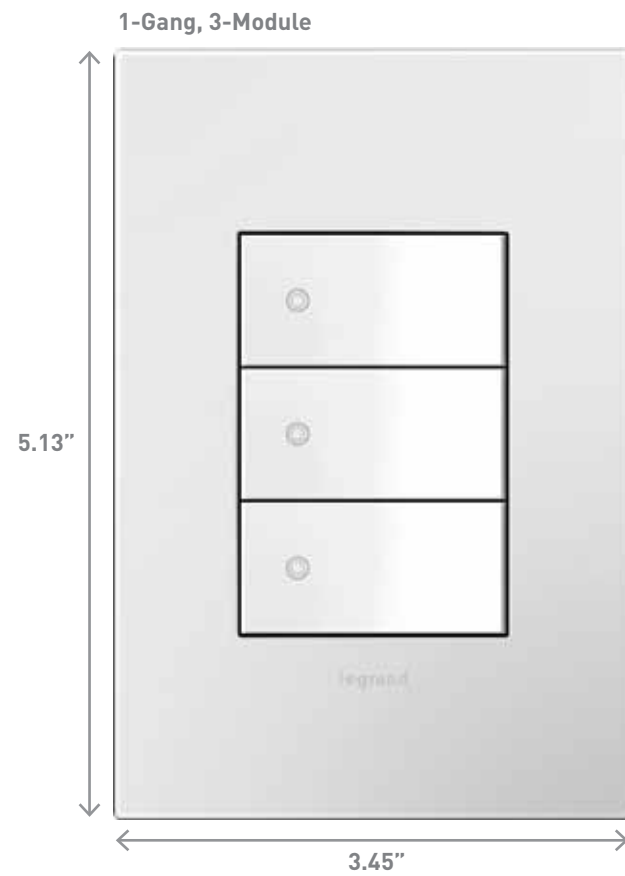

Wall Plates

Available in four gang sizes, adorne wall plates provide the perfect complement to adorne switches, dimmers, outlets, and accessories. The collection includes a variety of finishes, from cast metals like Satin Nickel and Oil-Rubbed Bronze to real materials such as Leather and Wood. In addition, the collection includes a full offering of plastic plates in contemporary and classic colors, as well as three innovative Soft Touch finishes.

Each wall plate is packaged with a metal frame to enable easy installation when paired with a device. All plates are screwless and simply snap onto the included metal frame. See page 18 for more information on the adorne frame system.

All adorne wall plates are UL and ETL-approved.