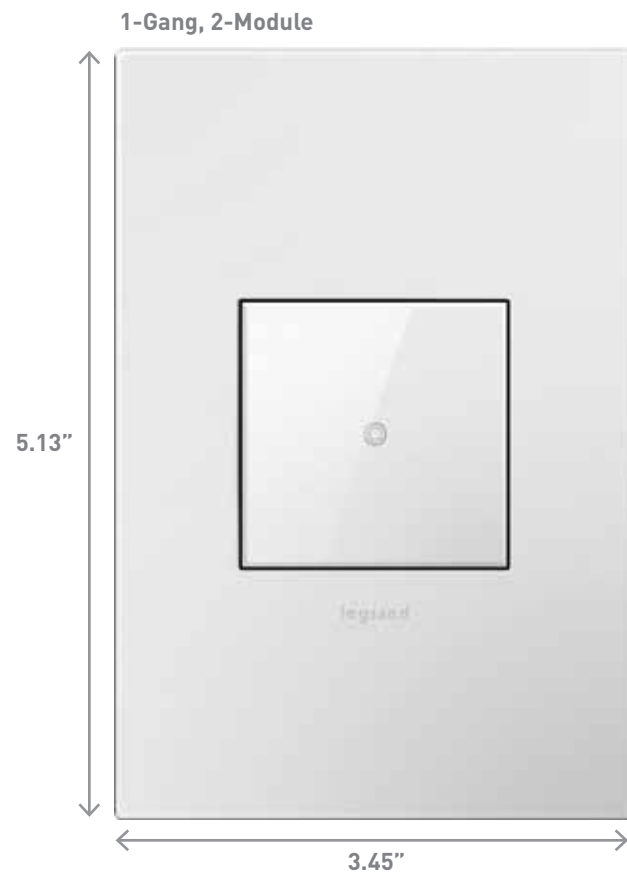

Wall Plates

Available in four gang sizes, adorne wall plates provide the perfect complement to adorne switches, dimmers, outlets, and accessories. The collection includes a variety of finishes, from cast metals like Satin Nickel and Oil-Rubbed Bronze to real materials such as Leather and Wood. In addition, the collection includes a full offering of plastic plates in contemporary and classic colors, as well as three innovative Soft Touch finishes.

Each wall plate is packaged with a metal frame to enable easy installation when paired with a device. All plates are screwless and simply snap onto the included metal frame. See page 18 for more information on the adorne frame system.

All adorne wall plates are UL and ETL-approved.