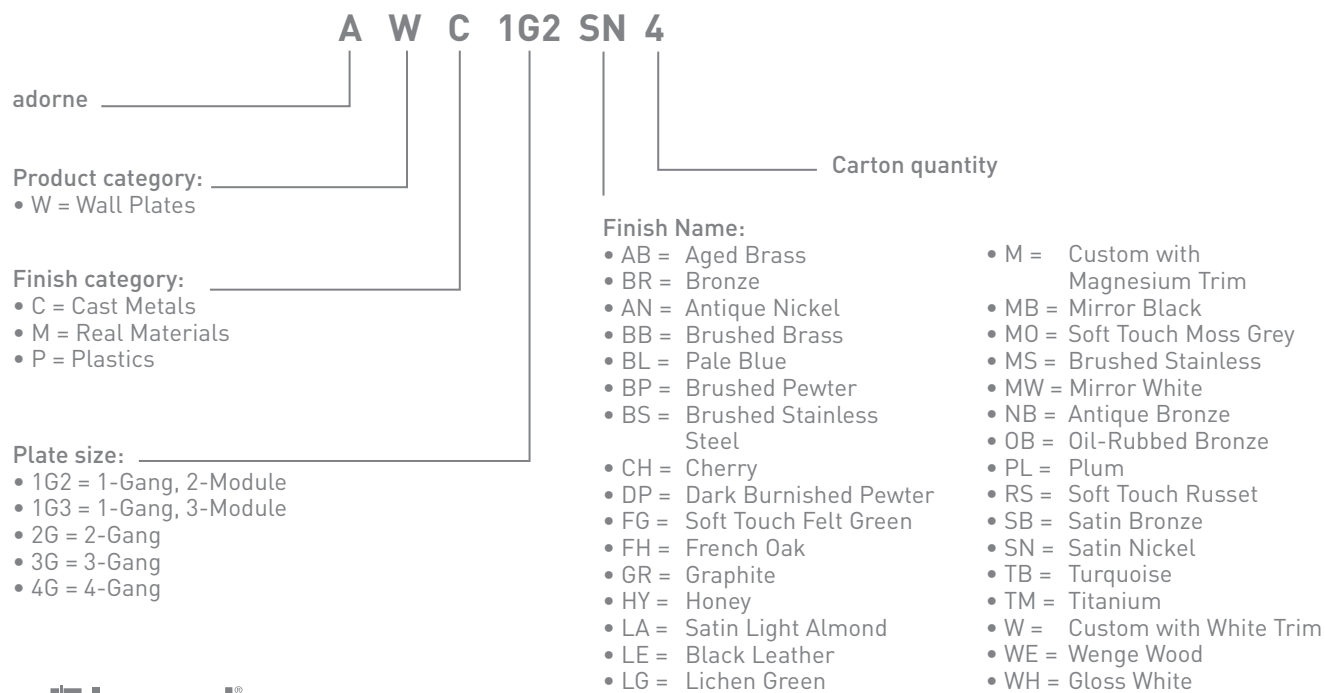

NAME	GANGS	PART NUMBER
Lichen Green 	1-Gang, 2-Module 2-Gang 3-Gang 4-Gang 1-Gang, 3-Module	AWP1G2LG6 AWP2GLG4 AWP3GLG4 AWP4GLG4 AWP1G3LG4
Pale Blue 	1-Gang, 2-Module 2-Gang 3-Gang 4-Gang 1-Gang, 3-Module	AWP1G2BL6 AWP2GBL4 AWP3GBL4 AWP4GBL4 AWP1G3BL4
Plum 	1-Gang, 2-Module 2-Gang 3-Gang 4-Gang 1-Gang, 3-Module	AWP1G2PL4 AWP2GPL4 AWP3GPL4 AWP4GPL4 AWP1G3PL4
Satin Light Almond 	1-Gang, 2-Module 2-Gang 3-Gang 4-Gang 1-Gang, 3-Module	AWP1G2LA6 AWP2GLA4 AWP3GLA4 AWP4GLA4 AWP1G3LA4
Soft Touch Felt Green 	1-Gang, 2-Module 2-Gang 3-Gang 4-Gang 1-Gang, 3-Module	AWP1G2FG6 AWP2GFG4 AWP3GFG4 AWP4GFG4 AWP1G3FG4

NAME	GANGS	PART NUMBER
Titanium 	1-Gang, 2-Module 2-Gang 3-Gang 4-Gang 1-Gang, 3-Module	AWP1G2TM6 AWP2GTM4 AWP3GTM4 AWP4GTM4 AWP1G3TM4
Turquoise Blue 	1-Gang, 2-Module 2-Gang 3-Gang 4-Gang 1-Gang, 3-Module	AWP1G2TB4 AWP2GTB4 AWP3GTB4 AWP4GTB4 AWP1G3TB4

The adorne Collection features an intelligent part numbering structure to aid in product selection. Each character in the part number represents a specific product feature. All adorne part numbers begin with the letter A to indicate that they are part of the adorne collection.

Example for: Switches and Dimmers

Paddle Switch, 2-Module, 15A, Magnesium

Example for: Wall Plates

Satin Nickel 1-Gang, 2-Module Wall Plate

Example for: Outlets and Accessories

Tamper-Resistant Outlet, 15A, 2-Module