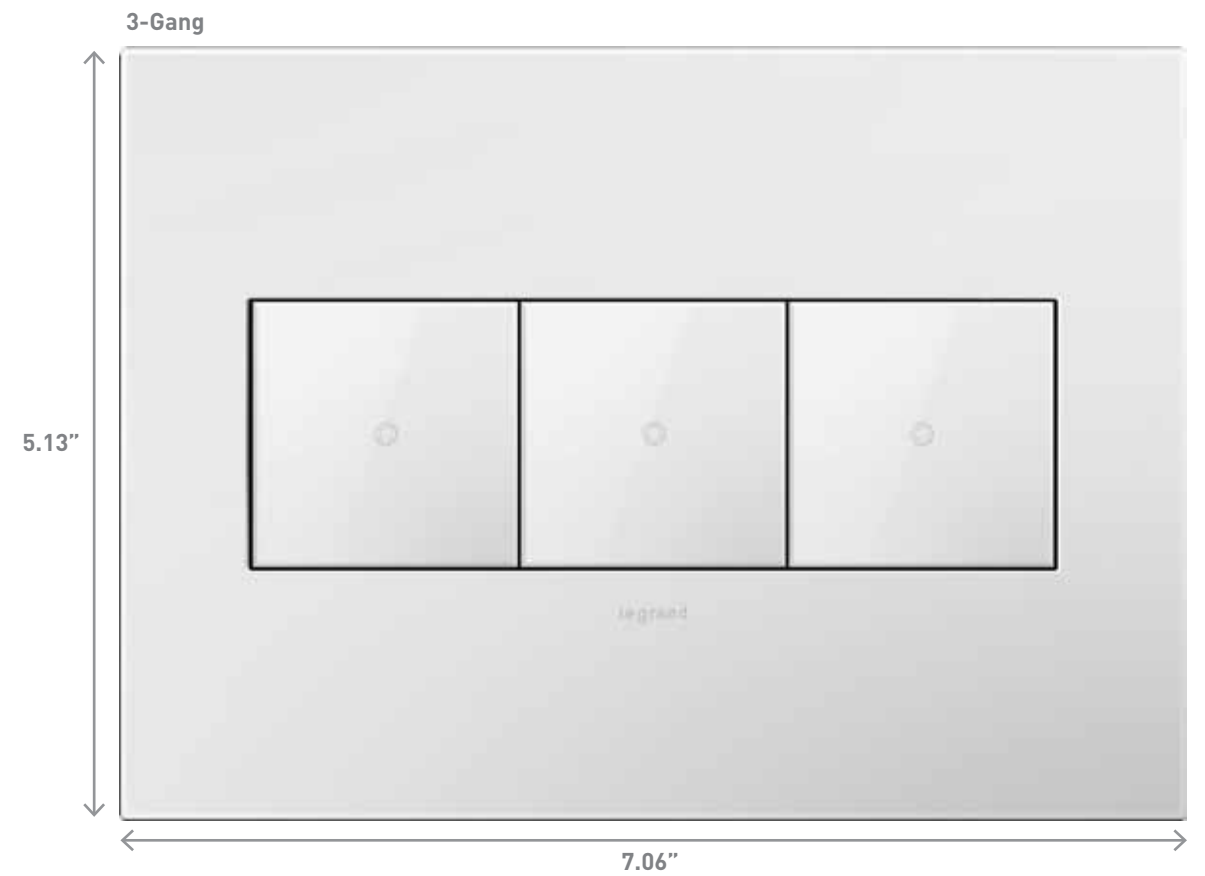

Wall Plates

Available in four gang sizes, adorne wall plates provide the perfect complement to adorne switches, dimmers, outlets, and accessories. The collection includes a variety of finishes, from cast metals like Satin Nickel and Oil-Rubbed Bronze to real materials such as Leather and Wood. In addition, the collection includes a full offering of plastic plates in contemporary and classic colors, as well as three innovative Soft Touch finishes.

Each wall plate is packaged with a metal frame to enable easy installation when paired with a device. All plates are screwless and simply snap onto the included metal frame. See page 18 for more information on the adorne frame system.

All adorne wall plates are UL and ETL-approved.