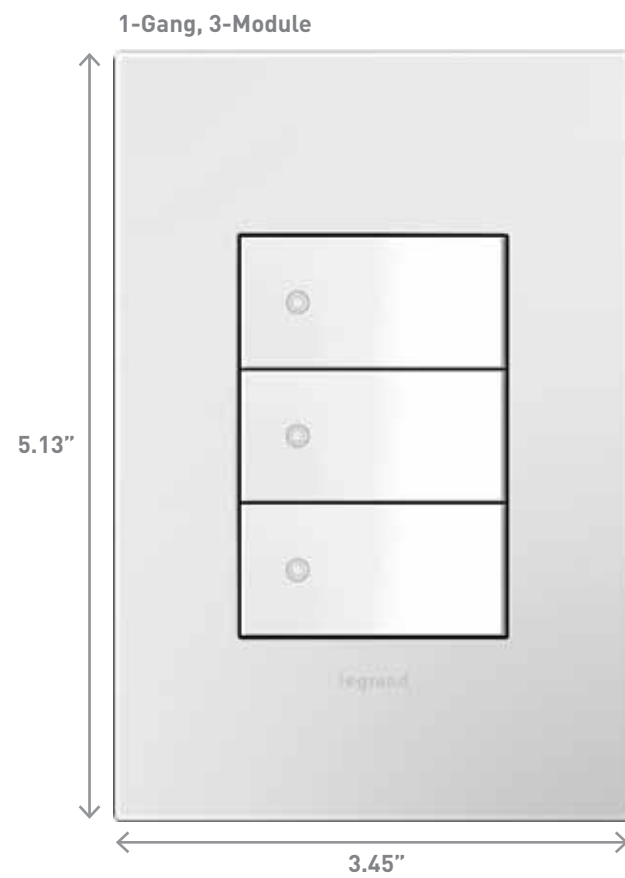

Wall Plates

Available in four gang sizes, adorne wall plates provide the perfect complement to adorne switches, dimmers, outlets, and accessories. The collection includes a variety of finishes, from cast metals like Satin Nickel and Oil-Rubbed Bronze to real materials such as Leather and Wood. In addition, the collection includes a full offering of plastic plates in contemporary and classic colors, as well as three innovative Soft Touch finishes.

Each wall plate is packaged with a metal frame to enable easy installation when paired with a device. All plates are screwless and simply snap onto the included metal frame. See page 18 for more information on the adorne frame system.

All adorne wall plates are UL and ETL-approved.