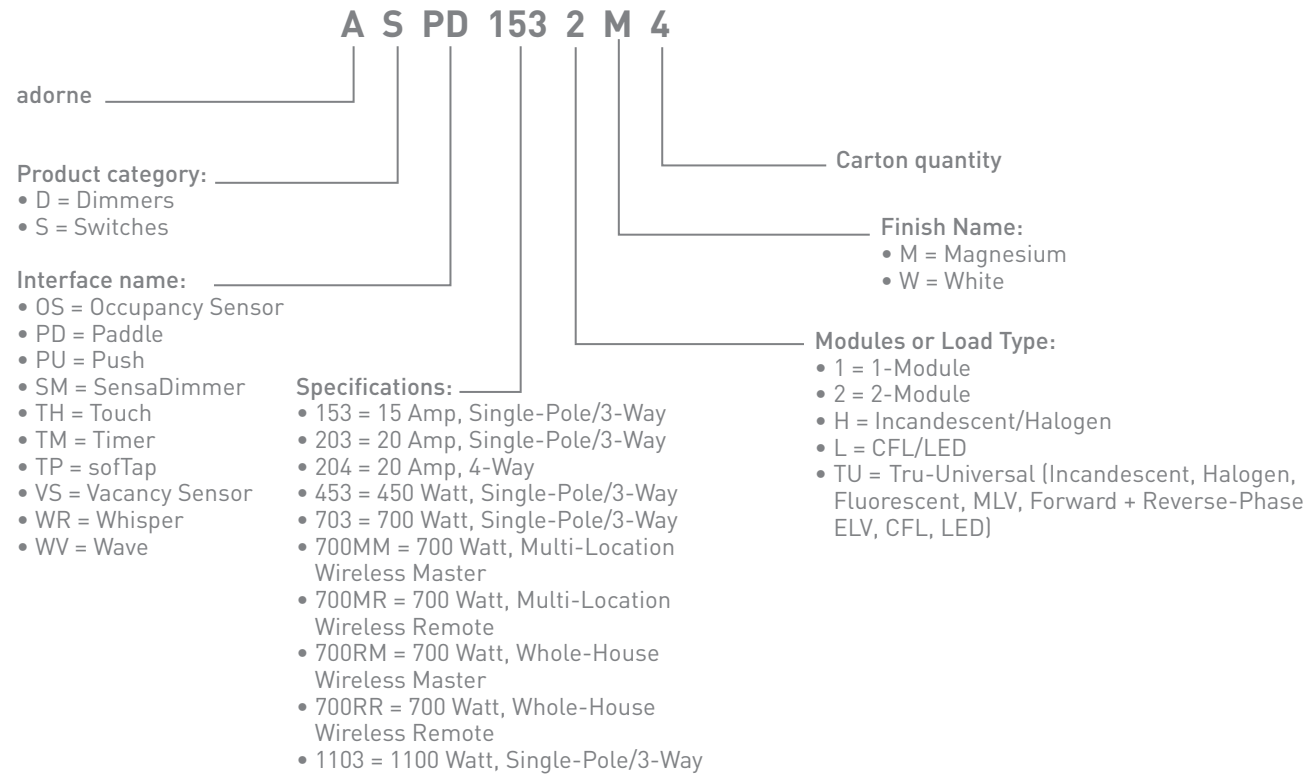

The adorne Collection features an intelligent part numbering structure to aid in product selection. Each character in the part number represents a specific product feature. All adorne part numbers begin with the letter A to indicate that they are part of the adorne collection.

Example for: Switches and Dimmers

Paddle Switch, 2-Module, 15A, Magnesium