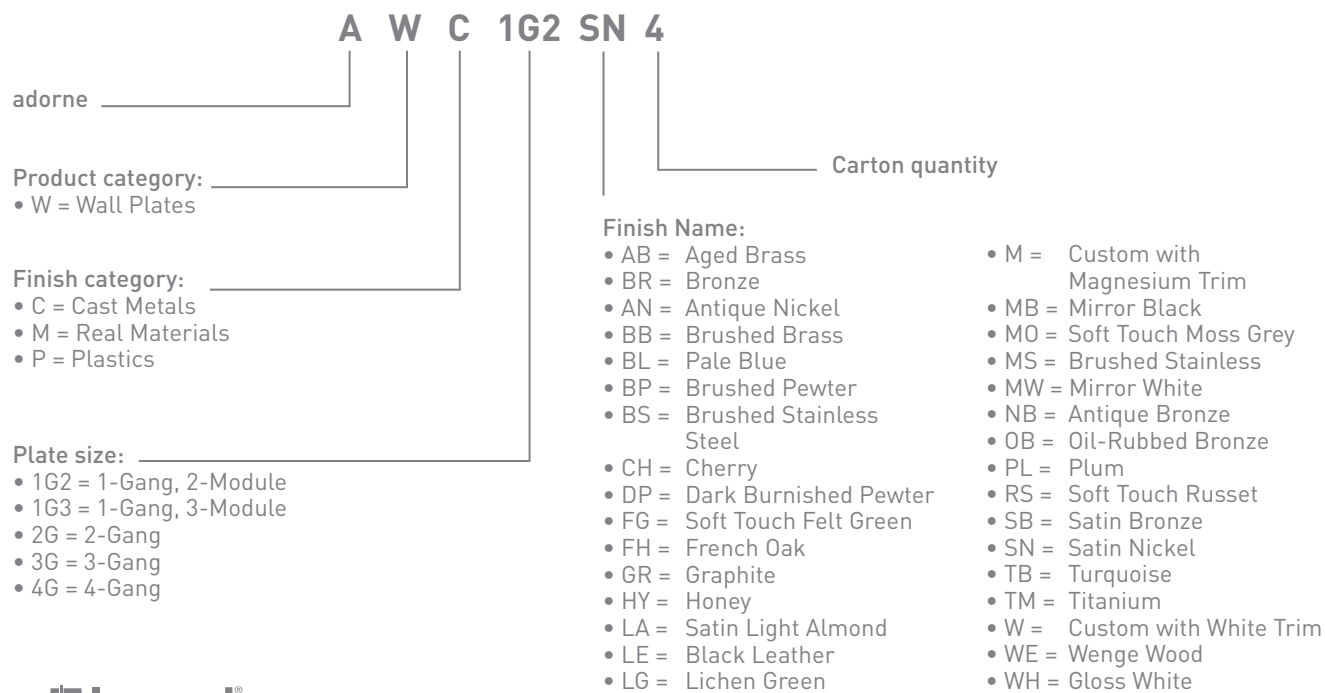

NAME	GANGS	PART NUMBER
Lichen Green 	1-Gang, 2-Module 2-Gang 3-Gang 4-Gang 1-Gang, 3-Module	AWP1G2LG6 AWP2GLG4 AWP3GLG4 AWP4GLG4 AWP1G3LG4
Pale Blue 	1-Gang, 2-Module 2-Gang 3-Gang 4-Gang 1-Gang, 3-Module	AWP1G2BL6 AWP2GBL4 AWP3GBL4 AWP4GBL4 AWP1G3BL4
Plum 	1-Gang, 2-Module 2-Gang 3-Gang 4-Gang 1-Gang, 3-Module	AWP1G2PL4 AWP2GPL4 AWP3GPL4 AWP4GPL4 AWP1G3PL4
Satin Light Almond 	1-Gang, 2-Module 2-Gang 3-Gang 4-Gang 1-Gang, 3-Module	AWP1G2LA6 AWP2GLA4 AWP3GLA4 AWP4GLA4 AWP1G3LA4
Soft Touch Felt Green 	1-Gang, 2-Module 2-Gang 3-Gang 4-Gang 1-Gang, 3-Module	AWP1G2FG6 AWP2GFG4 AWP3GFG4 AWP4GFG4 AWP1G3FG4

NAME	GANGS	PART NUMBER
Titanium 	1-Gang, 2-Module 2-Gang 3-Gang 4-Gang 1-Gang, 3-Module	AWP1G2TM6 AWP2GTM4 AWP3GTM4 AWP4GTM4 AWP1G3TM4
Turquoise Blue 	1-Gang, 2-Module 2-Gang 3-Gang 4-Gang 1-Gang, 3-Module	AWP1G2TB4 AWP2GTB4 AWP3GTB4 AWP4GTB4 AWP1G3TB4

The adorne Collection features an intelligent part numbering structure to aid in product selection. Each character in the part number represents a specific product feature. All adorne part numbers begin with the letter A to indicate that they are part of the adorne collection.

**Example for: Switches and Dimmers**

Paddle Switch, 2-Module, 15A, Magnesium

**Example for: Wall Plates**

Satin Nickel 1-Gang, 2-Module Wall Plate

**Example for: Outlets and Accessories**

Tamper-Resistant Outlet, 15A, 2-Module