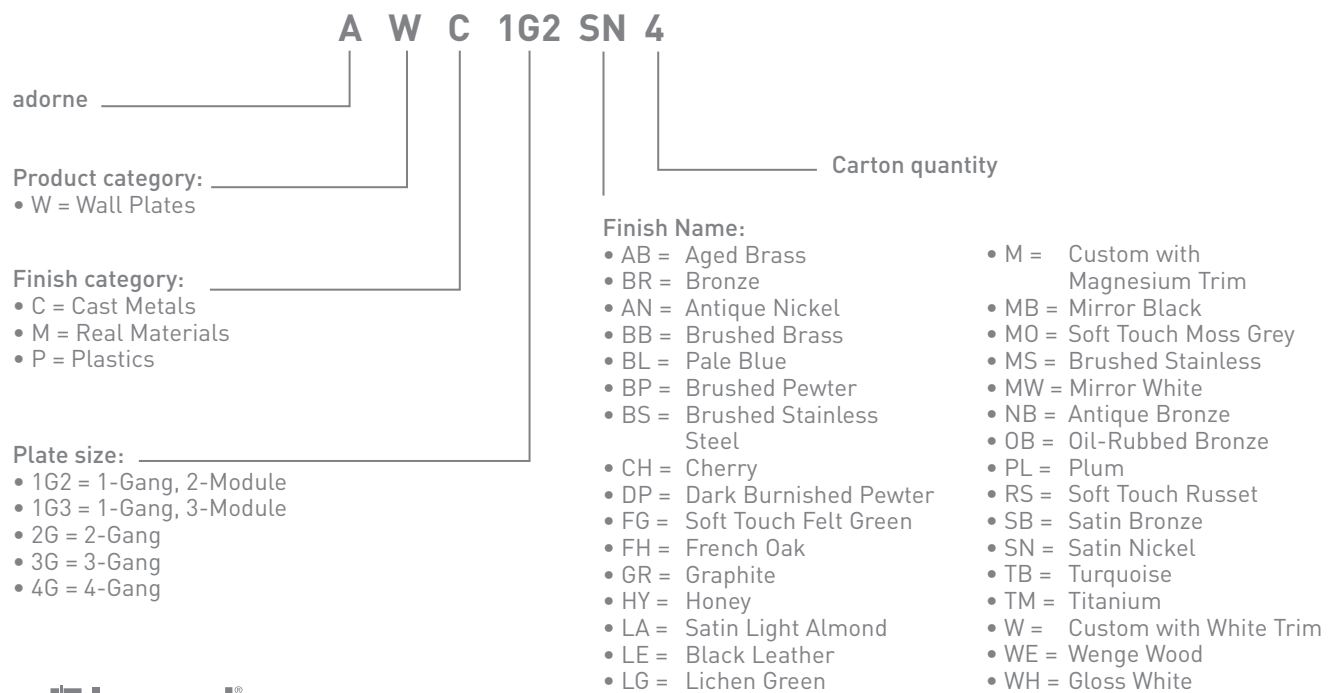

| NAME | GANGS | PART NUMBER |
|--|--|--|
| Lichen Green  | 1-Gang, 2-Module 2-Gang 3-Gang 4-Gang 1-Gang, 3-Module | AWP1G2LG6 AWP2GLG4 AWP3GLG4 AWP4GLG4 AWP1G3LG4 |
| Pale Blue  | 1-Gang, 2-Module 2-Gang 3-Gang 4-Gang 1-Gang, 3-Module | AWP1G2BL6 AWP2GBL4 AWP3GBL4 AWP4GBL4 AWP1G3BL4 |
| Plum  | 1-Gang, 2-Module 2-Gang 3-Gang 4-Gang 1-Gang, 3-Module | AWP1G2PL4 AWP2GPL4 AWP3GPL4 AWP4GPL4 AWP1G3PL4 |
| Satin Light Almond  | 1-Gang, 2-Module 2-Gang 3-Gang 4-Gang 1-Gang, 3-Module | AWP1G2LA6 AWP2GLA4 AWP3GLA4 AWP4GLA4 AWP1G3LA4 |
| Soft Touch Felt Green  | 1-Gang, 2-Module 2-Gang 3-Gang 4-Gang 1-Gang, 3-Module | AWP1G2FG6 AWP2GFG4 AWP3GFG4 AWP4GFG4 AWP1G3FG4 |

| NAME | GANGS | PART NUMBER |
|--|--|--|
| Titanium  | 1-Gang, 2-Module 2-Gang 3-Gang 4-Gang 1-Gang, 3-Module | AWP1G2TM6 AWP2GTM4 AWP3GTM4 AWP4GTM4 AWP1G3TM4 |
| Turquoise Blue  | 1-Gang, 2-Module 2-Gang 3-Gang 4-Gang 1-Gang, 3-Module | AWP1G2TB4 AWP2GTB4 AWP3GTB4 AWP4GTB4 AWP1G3TB4 |

The adorne Collection features an intelligent part numbering structure to aid in product selection. Each character in the part number represents a specific product feature. All adorne part numbers begin with the letter A to indicate that they are part of the adorne collection.

Example for: Switches and Dimmers

Paddle Switch, 2-Module, 15A, Magnesium

Example for: Wall Plates

Satin Nickel 1-Gang, 2-Module Wall Plate

Example for: Outlets and Accessories

Tamper-Resistant Outlet, 15A, 2-Module