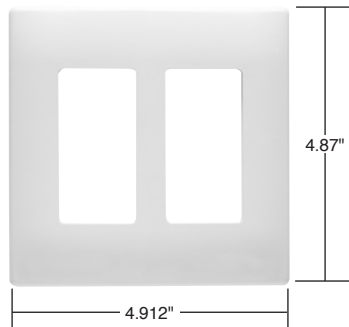

Wall Plates Screwless Decorator Openings

Polycarbonate

One Gang

Two Gang

Description	Height	Width
Screwless Wall Plate Dimensions		
One Gang	4.87"	3.10"
Two Gang	4.87"	4.912"
Three Gang	4.87"	6.724"
Four Gang	4.87"	8.536"
Five Gang	4.87"	10.348"
Six Gang	4.87"	12.16"

Description	Color	Metal Subplate	Plastic Subplate
Screwless Decorator Openings — subplate included			
 One Gang	Ivory White Brown Gray Black Light Almond	SW261 SW26W SW26 SW26GRY SW26BK SW26LA	SWP261 SWP26W SWP26 SWP26GRY SWP26BK SWP26LA
 Two Gang	Ivory White Brown Gray Black Light Almond	SW262I SW262W SW262 SW262GRY SW262BK SW262LA	SWP262I SWP262W SWP262 SWP262GRY SWP262BK SWP262LA
 Three Gang	Ivory White Brown Gray Black Light Almond	SW263I SW263W SW263 SW263GRY SW263BK SW263LA	SWP263I SWP263W SWP263 SWP263GRY SWP263BK SWP263LA
 Four Gang	Ivory White Brown Gray Black Light Almond	SW264I SW264W SW264 SW264GRY SW264BK SW264LA	SWP264I SWP264W SWP264 SWP264GRY SWP264BK SWP264LA
 Five Gang	Ivory White Brown Gray Black Light Almond	SW265I SW265W SW265 SW265GRY SW265BK SW265LA	
 Six Gang	Ivory White Brown Gray Black Light Almond	SW266I SW266W SW266 SW266GRY SW266BK SW266LA	

One Gang
Metal Subplate

Two Gang
Metal Subplate

One Gang
Plastic Subplate

Two Gang
Plastic Subplate

Description	Height	Width
Screwless Subplate Dimensions		
One Gang	4.62"	2.85"
Two Gang	4.62"	4.662"
Three Gang	4.62"	6.474"
Four Gang	4.62"	8.286"
Five Gang	4.62"	10.098"
Six Gang	4.62"	11.910"