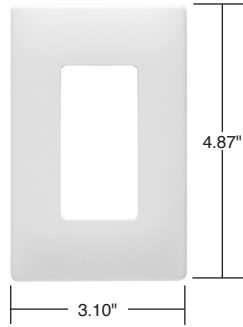

Wall Plates Screwless Decorator Openings

Polycarbonate

One Gang

Two Gang

Description	Height	Width
Screwless Wall Plate Dimensions		
One Gang	4.87"	3.10"
Two Gang	4.87"	4.912"
Three Gang	4.87"	6.724"
Four Gang	4.87"	8.536"
Five Gang	4.87"	10.348"
Six Gang	4.87"	12.16"

Description	Color	Metal Subplate	Plastic Subplate
Screwless Decorator Openings — subplate included			
 One Gang	Ivory White Brown Gray Black Light Almond	SW261 SW26W SW26 SW26GRY SW26BK SW26LA	SWP261 SWP26W SWP26 SWP26GRY SWP26BK SWP26LA
 Two Gang	Ivory White Brown Gray Black Light Almond	SW262I SW262W SW262 SW262GRY SW262BK SW262LA	SWP262I SWP262W SWP262 SWP262GRY SWP262BK SWP262LA
 Three Gang	Ivory White Brown Gray Black Light Almond	SW263I SW263W SW263 SW263GRY SW263BK SW263LA	SWP263I SWP263W SWP263 SWP263GRY SWP263BK SWP263LA
 Four Gang	Ivory White Brown Gray Black Light Almond	SW264I SW264W SW264 SW264GRY SW264BK SW264LA	SWP264I SWP264W SWP264 SWP264GRY SWP264BK SWP264LA
 Five Gang	Ivory White Brown Gray Black Light Almond	SW265I SW265W SW265 SW265GRY SW265BK SW265LA	
 Six Gang	Ivory White Brown Gray Black Light Almond	SW266I SW266W SW266 SW266GRY SW266BK SW266LA	

One Gang
Metal Subplate

Two Gang
Metal Subplate

One Gang
Plastic Subplate

Two Gang
Plastic Subplate

Description	Height	Width
Screwless Subplate Dimensions		
One Gang	4.62"	2.85"
Two Gang	4.62"	4.662"
Three Gang	4.62"	6.474"
Four Gang	4.62"	8.286"
Five Gang	4.62"	10.098"
Six Gang	4.62"	11.910"