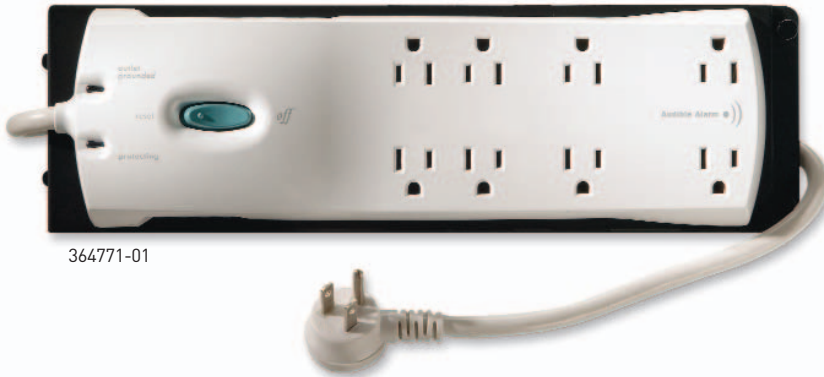

SURGE PROTECTED POWER MODULE

364771-01

FEATURES

- Features high-quality surge suppression and noise filtering to eliminate damaging electrical disturbances.
- Provides eight 120 V outlets, with a 15 Amp maximum load current and a 76,500 Amp maximum surge current.
- Conveniently mounts inside any On-Q enclosure.

RELATED PRODUCTS

POWER STRIP MODULE -
FULL WIDTH

364266-01

DUPLEX OUTLET
POWER KIT

364569-02

POWER STRIPS AND OUTLET KITS

PART #	DESCRIPTION	RATING	SURGE PROTECTION
364771-01	Surge Protected Power Module	120 VAC/15 A	1380 J/330 Clamping Voltage
364266-01	Power Strip Module - Full Width	120 VAC/15 A	N/A
364569-01	Duplex Outlet Power Kit	120 VAC/15 A	N/A
364569-02	Duplex Outlet Power Kit, Surge Protected	120 VAC/15 A	170 J/400 Clamping Voltage
364767-01	Replacement Surge Module	N/A	170 J/400 Clamping Voltage
F7526	AC Power Kit (Duplex Power Outlet)	120 VAC/15 A	N/A

HOME MANAGEMENT SYSTEM POWER

PART #	DESCRIPTION
363521-01	HMS Backup Battery
363522-02	HMS Power Transformer - Model 800, 16.5 VAC, 40 VA
363522-01	HMS Power Transformer - Model 950/1100, 24 VAC, 40 VA
364264-01	Battery Holder, Half Width
364265-01	Battery Holder, Full Width
364538-01	HMS Keypad/Thermostat Connector Assembly

2-PORT KEYSTONE WALL PLATE

Smooth, polished look fits any décor and matches wiring device wall plates. Ideal for any installation where appearance is especially important. And a perfect match for On-Q jacks.