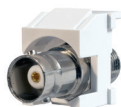

WALL PLATES & INSERTS

TELEPHONE AND DATA Keystone Inserts

* Available in white, light almond, and blue in packs of 50

PART NO.	DESCRIPTION
WP3475-XX	Cat 5e Quick Connect RJ45 Keystone Connector Colors: BE, BK, BR, GY, GN, IV, LA, OR, RE, WH, YE
WP3476-XX	Cat 6 Quick Connect RJ45 Keystone Connector Colors: BE, BK, BR, GY, IV, LA, OR, RE, WH
WP346A-XX	Cat 6a Quick Connect RJ45 Keystone Connector Colors: BE, BK, BR, GY, GN, IV, LA, OR, RE, WH, YE ... TERMINATE ALL WIRES AT ONCE USING THE AC3400 PUNCH & GO TOOL WITH ANY QUICK CONNECT INSERT
WP3450-XX (KS58ABXX)†	Cat 5e RJ45 Keystone Connector Colors: BE (BL), BK, BR, GY (GRY), IV (I), LA, OR, RE (RED), WH (WH)
WP3460-XX (KS68ABXX)†	Cat 6 RJ45 Keystone Connector Colors: BE (BL), BK, BR, GY (GRY), IV (I), LA, OR, RE (RED), WH (WH)
WP3458-XX	Cat 5e Keyed RJ45 Keystone Connector Colors: BK, BR, IV, LA, WH
WP3451-XX (KS888XX)	Cat 5e RJ45 Keystone Coupler Colors: BK, WH (W)
WP3425-XX (KS6UXX)†	RJ25 6P6C Keystone Connector Colors: BK, BR, IV (I), LA, WH (W)
WP3550-XX	Snap & Go Cat 5e Keystone Connector Colors: BE, BK, BR, GY, IV, LA, OR, RE, WH
WP3560-XX	Snap & Go Cat 6 Keystone Connector Colors: BE, BK, BR, GY, IV, LA, OR, RE, WH

VIDEO INSERTS

KSBNCW

*Available in packs of 50.