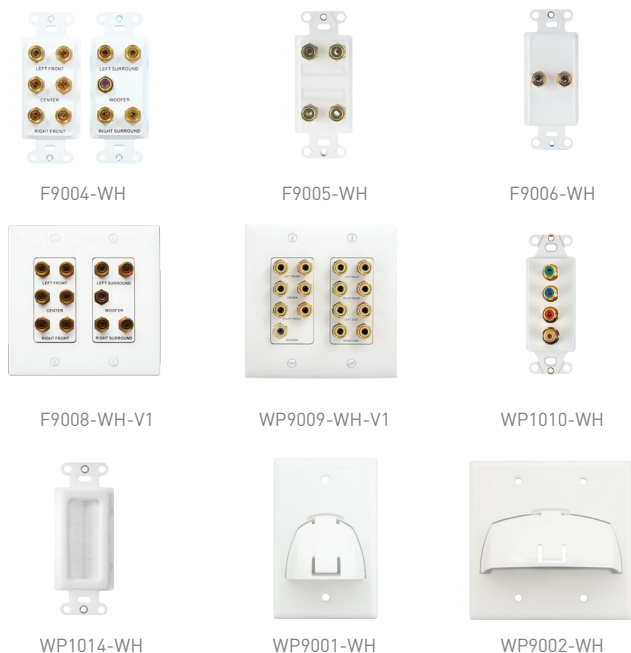

WALL PLATES & INSERTS

HOME THEATER Straps and Wallplates

PART NO.	DESCRIPTION
F9004-XX	5.1 Home Theater Outlet Strap TOP SELLER! Colors: BK, BR, IV, LA, WH
F9005-XX	Universal Dual Speaker Strap Colors: BK, BR, IV, LA, WH
F9006-XX	Single Speaker Connection Strap Colors: BK, BR, IV, LA, WH
F9008-XX-V1	5.1 Home Theater Outlet Strap with Wall Plate Colors: DM, LA, WH
WP9009-XX-V1	7.1 Home Theater Connection Kit Colors: BK, BR, IV, LA, WH
WP1010-XX	Component Video/Digital Audio Balun Colors: BK, LA, WH CONVERTS 5.1 DIGITAL AUDIO AND COMPOSITE VIDEO TO CAT 5/CAT 6 CABLE (TWO STRAPS REQUIRED FOR INSTALLATION)
WP1014-WH	Cable Access Strap TOP SELLER!
WP9001-XX	Single Gang Hinged Bullnose Wall Plate Colors: BK, WH
WP9002-XX	Double Gang Hinged Bullnose Wall Plate Colors BK, WH