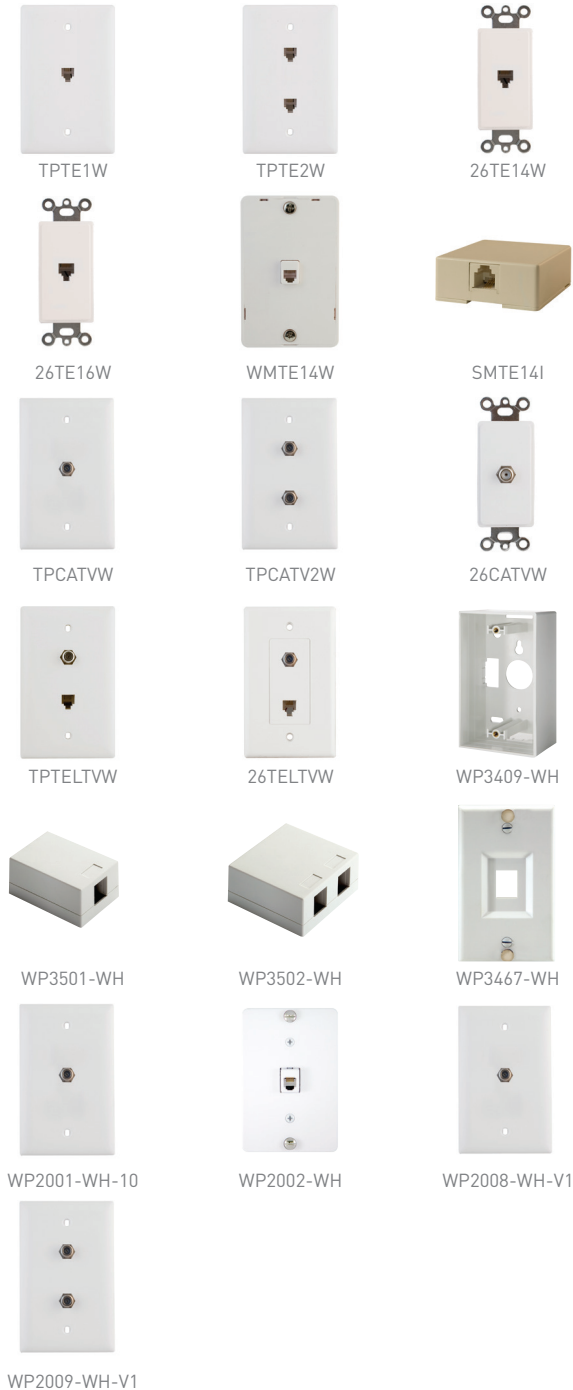

WALL PLATES & INSERTS

STUDIO WALL PLATES 1, 2, 3 and 4-Gang

WP5001-XX

WP5003-XX

WP5002-XX

WP5004-XX

PART NO.	DESCRIPTION
WP5001-XX	1-Gang Studio Wall Plate
WP5002-XX	2-Gang Studio Wall Plate
WP5003-XX	3-Gang Studio Wall Plate
WP5004-XX	4-Gang Studio Wall Plate
 SCREWLESS STUDIO WALL PLATES ARE COMPATIBLE WITH ANY DECORATOR-STYLE STRAP, OUTLET OR SWITCH	

Cyan (CY)

Nirvana (NV)

WALL PLATES & INSERTS

PRE-CONFIGURED WALLPLATES

PART NO.	DESCRIPTION
TPTE1XX [†]	2-Line Telephone Jack Wall Plate (4 Conductor Configuration) Colors: BK, BR, I, LA, W
TPTE2XX [†]	Dual 2-Line Telephone Jack Wall Plate (4 Conductor Configuration) Colors: BK, BR, I, LA, W
26TE14XX	Decorator 2-Line Telephone Jack (4 Conductor Configuration) Colors: I, LA, W
26TE16XX	Decorator 3-Line Telephone Jack (6 Conductor Configuration) Colors: I, W
WMTE14XX	2-Line Wall Mount Telephone Jack for Hanging Phones (4 Conductor Configuration) Colors: I, LA, W
SMTE14I	Surface Mount Modular 2-Line Telephone Jack (4 Conductor Configuration) Colors: I
TPCATVXX [†]	1 GHz Coaxial Connector & Wall Plate Colors: I, LA, W, BR, BK
TPCATV2XX [†]	Dual 1GHz Coaxial Connector Wall Plate Colors: I, LA, W, BR, BK
26CATVXX	Decorator 1 GHz Coaxial Connector Colors: I, LA, W
TPTELTVXX [†]	1 GHz Coaxial Connector & 2-Line Phone Jack Wall Plate Colors: I, LA, W, BR, BK
26TELTVXX	1 GHz Coaxial Connector & 2-Line Phone Jack with One-Piece Molded Decorator Plate Colors: I, LA, W
WP3409-WH	Single Gang Surface Mount Box Colors: WH
WP3501-WH	Surface Mount Box 1-Port Colors: WH
WP3502-WH	Surface Mount Box 2-Port Colors: WH
WP3467-XX	Keystone Wall Phone Plate Colors: WH, SS (Stainless Steel)
WP2001-WH-10	Pre-Configured 1-Gang Gold F Connector (10 Pack in WH)
WP2002-WH	1-Gang 6P6C RJ25 Terminating Wall Phone Plate Colors: WH
WP2008-XX-V1	Basic 3GHz Coax Wallplate Colors: LA, WH
WP2009-XX-V1	Basic 3GHz Dual Coax Wallplate Colors: LA, WH