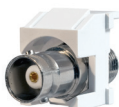

WALL PLATES & INSERTS

TELEPHONE AND DATA Keystone Inserts

* Available in white, light almond, and blue in packs of 50

PART NO.	DESCRIPTION
WP3475-XX	Cat 5e Quick Connect RJ45 Keystone Connector Colors: BE, BK, BR, GY, GN, IV, LA, OR, RE, WH, YE
WP3476-XX	Cat 6 Quick Connect RJ45 Keystone Connector Colors: BE, BK, BR, GY, IV, LA, OR, RE, WH
WP346A-XX	Cat 6a Quick Connect RJ45 Keystone Connector Colors: BE, BK, BR, GY, GN, IV, LA, OR, RE, WH, YE ... TERMINATE ALL WIRES AT ONCE USING THE AC3400 PUNCH & GO TOOL WITH ANY QUICK CONNECT INSERT
WP3450-XX (KS58ABXX)†	Cat 5e RJ45 Keystone Connector Colors: BE (BL), BK, BR, GY (GRY), IV (I), LA, OR, RE (RED), WH (WH)
WP3460-XX (KS68ABXX)†	Cat 6 RJ45 Keystone Connector Colors: BE (BL), BK, BR, GY (GRY), IV (I), LA, OR, RE (RED), WH (WH)
WP3458-XX	Cat 5e Keyed RJ45 Keystone Connector Colors: BK, BR, IV, LA, WH
WP3451-XX (KS888XX)	Cat 5e RJ45 Keystone Coupler Colors: BK, WH (W)
WP3425-XX (KS6UXX)†	RJ25 6P6C Keystone Connector Colors: BK, BR, IV (I), LA, WH (W)
WP3550-XX	Snap & Go Cat 5e Keystone Connector Colors: BE, BK, BR, GY, IV, LA, OR, RE, WH
WP3560-XX	Snap & Go Cat 6 Keystone Connector Colors: BE, BK, BR, GY, IV, LA, OR, RE, WH

VIDEO INSERTS

KSBNCW

*Available in packs of 50.