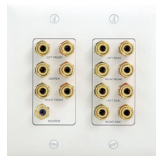

Cyan (CY)

Nirvana (NV)

WALL PLATES & INSERTS

PRE-CONFIGURED WALLPLATES

PART NO.	DESCRIPTION
TPTE1XX [†]	2-Line Telephone Jack Wall Plate (4 Conductor Configuration) Colors: BK, BR, I, LA, W
TPTE2XX [†]	Dual 2-Line Telephone Jack Wall Plate (4 Conductor Configuration) Colors: BK, BR, I, LA, W
26TE14XX	Decorator 2-Line Telephone Jack (4 Conductor Configuration) Colors: I, LA, W
26TE16XX	Decorator 3-Line Telephone Jack (6 Conductor Configuration) Colors: I, W
WMTE14XX	2-Line Wall Mount Telephone Jack for Hanging Phones (4 Conductor Configuration) Colors: I, LA, W
SMTE14I	Surface Mount Modular 2-Line Telephone Jack (4 Conductor Configuration) Colors: I
TPCATVXX [†]	1 GHz Coaxial Connector & Wall Plate Colors: I, LA, W, BR, BK
TPCATV2XX [†]	Dual 1GHz Coaxial Connector Wall Plate Colors: I, LA, W, BR, BK
26CATVXX	Decorator 1 GHz Coaxial Connector Colors: I, LA, W
TPTELTVXX [†]	1 GHz Coaxial Connector & 2-Line Phone Jack Wall Plate Colors: I, LA, W, BR, BK
26TELTVXX	1 GHz Coaxial Connector & 2-Line Phone Jack with One-Piece Molded Decorator Plate Colors: I, LA, W
WP3409-WH	Single Gang Surface Mount Box Colors: WH
WP3501-WH	Surface Mount Box 1-Port Colors: WH
WP3502-WH	Surface Mount Box 2-Port Colors: WH
WP3467-XX	Keystone Wall Phone Plate Colors: WH, SS (Stainless Steel)
WP2001-WH-10	Pre-Configured 1-Gang Gold F Connector (10 Pack in WH)
WP2002-WH	1-Gang 6P6C RJ25 Terminating Wall Phone Plate Colors: WH
WP2008-XX-V1	Basic 3GHz Coax Wallplate Colors: LA, WH
WP2009-XX-V1	Basic 3GHz Dual Coax Wallplate Colors: LA, WH

COLOR OPTIONS

[†]Number in parentheses indicates former part no. and color code
[†]Omit color code to order brown device

WALL PLATES & INSERTS

HOME THEATER Straps and Wallplates

F9004-WH

F9005-WH

F9006-WH

F9008-WH-V1