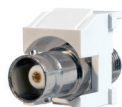

WALL PLATES & INSERTS

TELEPHONE AND DATA Keystone Inserts

* Available in white, light almond, and blue in packs of 50

PART NO.	DESCRIPTION
WP3475-XX	Cat 5e Quick Connect RJ45 Keystone Connector Colors: BE, BK, BR, GY, GN, IV, LA, OR, RE, WH, YE
WP3476-XX	Cat 6 Quick Connect RJ45 Keystone Connector Colors: BE, BK, BR, GY, IV, LA, OR, RE, WH
WP346A-XX	Cat 6a Quick Connect RJ45 Keystone Connector Colors: BE, BK, BR, GY, GN, IV, LA, OR, RE, WH, YE ... TERMINATE ALL WIRES AT ONCE USING THE AC3400 PUNCH & GO TOOL WITH ANY QUICK CONNECT INSERT
WP3450-XX (KS58ABXX)†	Cat 5e RJ45 Keystone Connector Colors: BE (BL), BK, BR, GY (GRY), IV (I), LA, OR, RE (RED), WH (WH)
WP3460-XX (KS68ABXX)†	Cat 6 RJ45 Keystone Connector Colors: BE (BL), BK, BR, GY (GRY), IV (I), LA, OR, RE (RED), WH (WH)
WP3458-XX	Cat 5e Keyed RJ45 Keystone Connector Colors: BK, BR, IV, LA, WH
WP3451-XX (KS888XX)	Cat 5e RJ45 Keystone Coupler Colors: BK, WH (W)
WP3425-XX (KS6UXX)†	RJ25 6P6C Keystone Connector Colors: BK, BR, IV (I), LA, WH (W)
WP3550-XX	Snap & Go Cat 5e Keystone Connector Colors: BE, BK, BR, GY, IV, LA, OR, RE, WH
WP3560-XX	Snap & Go Cat 6 Keystone Connector Colors: BE, BK, BR, GY, IV, LA, OR, RE, WH

VIDEO INSERTS

KSBNCW

*Available in packs of 50.