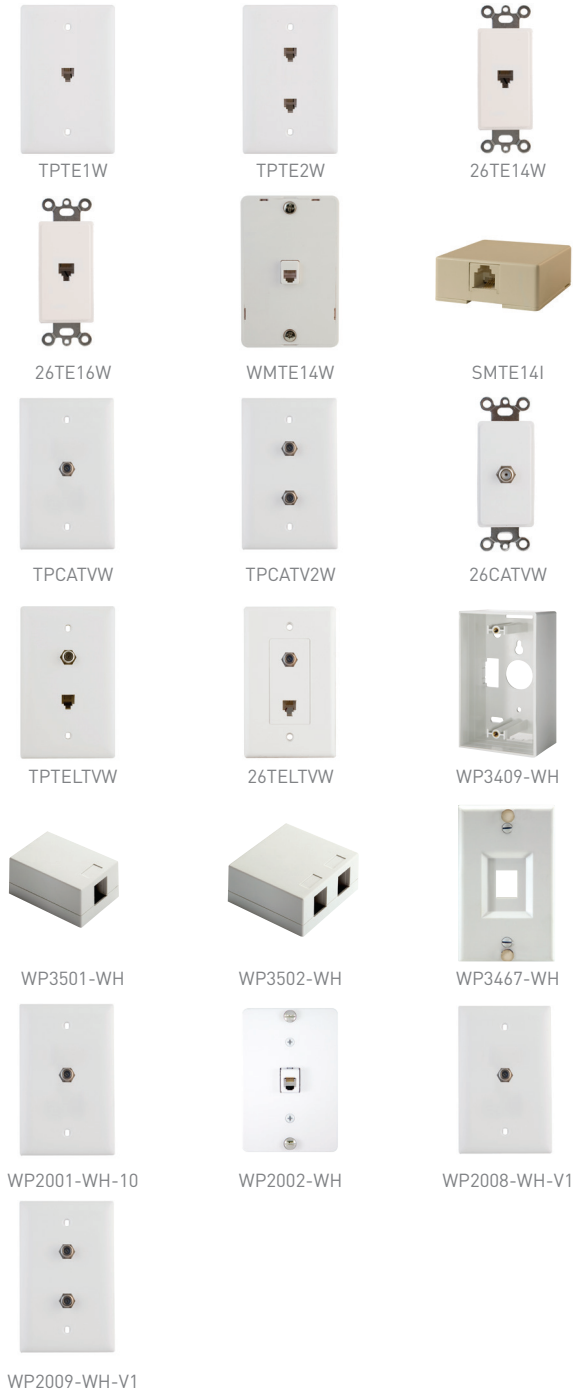

Cyan (CY)

Nirvana (NV)

WALL PLATES & INSERTS

PRE-CONFIGURED WALLPLATES

PART NO.	DESCRIPTION
TPTE1XX [†]	2-Line Telephone Jack Wall Plate (4 Conductor Configuration) Colors: BK, BR, I, LA, W
TPTE2XX [†]	Dual 2-Line Telephone Jack Wall Plate (4 Conductor Configuration) Colors: BK, BR, I, LA, W
26TE14XX	Decorator 2-Line Telephone Jack (4 Conductor Configuration) Colors: I, LA, W
26TE16XX	Decorator 3-Line Telephone Jack (6 Conductor Configuration) Colors: I, W
WMTE14XX	2-Line Wall Mount Telephone Jack for Hanging Phones (4 Conductor Configuration) Colors: I, LA, W
SMTE14I	Surface Mount Modular 2-Line Telephone Jack (4 Conductor Configuration) Colors: I
TPCATVXX [†]	1 GHz Coaxial Connector & Wall Plate Colors: I, LA, W, BR, BK
TPCATV2XX [†]	Dual 1GHz Coaxial Connector Wall Plate Colors: I, LA, W, BR, BK
26CATVXX	Decorator 1 GHz Coaxial Connector Colors: I, LA, W
TPTELTVXX [†]	1 GHz Coaxial Connector & 2-Line Phone Jack Wall Plate Colors: I, LA, W, BR, BK
26TELTVXX	1 GHz Coaxial Connector & 2-Line Phone Jack with One-Piece Molded Decorator Plate Colors: I, LA, W
WP3409-WH	Single Gang Surface Mount Box Colors: WH
WP3501-WH	Surface Mount Box 1-Port Colors: WH
WP3502-WH	Surface Mount Box 2-Port Colors: WH
WP3467-XX	Keystone Wall Phone Plate Colors: WH, SS (Stainless Steel)
WP2001-WH-10	Pre-Configured 1-Gang Gold F Connector (10 Pack in WH)
WP2002-WH	1-Gang 6P6C RJ25 Terminating Wall Phone Plate Colors: WH
WP2008-XX-V1	Basic 3GHz Coax Wallplate Colors: LA, WH
WP2009-XX-V1	Basic 3GHz Dual Coax Wallplate Colors: LA, WH

COLOR OPTIONS

[†]Number in parentheses indicates former part no. and color code
[†]Omit color code to order brown device

WALL PLATES & INSERTS

HOME THEATER Straps and Wallplates

F9004-WH

F9005-WH

F9006-WH

F9008-WH-V1