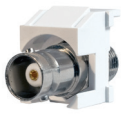

WP3451-WH

WP3425-WH

WP3550-WH

WP3560-WH

* Available in white, light almond, and blue in packs of 50

PART NO.	DESCRIPTION
WP3475-XX	Cat 5e Quick Connect RJ45 Keystone Connector Colors: BE, BK, BR, GY, GN, IV, LA, OR, RE, WH, YE
WP3476-XX	Cat 6 Quick Connect RJ45 Keystone Connector Colors: BE, BK, BR, GY, IV, LA, OR, RE, WH
WP346A-XX	Cat 6a Quick Connect RJ45 Keystone Connector Colors: BE, BK, BR, GY, GN, IV, LA, OR, RE, WH, YE ... TERMINATE ALL WIRES AT ONCE USING THE AC3400 PUNCH & GO TOOL WITH ANY QUICK CONNECT INSERT
WP3450-XX (KS58ABXX)†	Cat 5e RJ45 Keystone Connector Colors: BE (BL), BK, BR, GY (GRY), IV (I), LA, OR, RE (RED), WH (WH)
WP3460-XX (KS68ABXX)†	Cat 6 RJ45 Keystone Connector Colors: BE (BL), BK, BR, GY (GRY), IV (I), LA, OR, RE (RED), WH (WH)
WP3458-XX	Cat 5e Keyed RJ45 Keystone Connector Colors: BK, BR, IV, LA, WH
WP3451-XX (KS888XX)	Cat 5e RJ45 Keystone Coupler Colors: BK, WH (W)
WP3425-XX (KS6UXX)†	RJ25 6P6C Keystone Connector Colors: BK, BR, IV (I), LA, WH (W)
WP3550-XX	Snap & Go Cat 5e Keystone Connector Colors: BE, BK, BR, GY, IV, LA, OR, RE, WH
WP3560-XX	Snap & Go Cat 6 Keystone Connector Colors: BE, BK, BR, GY, IV, LA, OR, RE, WH

VIDEO INSERTS

WP3479-WH*

WP3480-WH

WP3481-WH*

WP3482-WH

WP1234-WH

WP3455-WH

KSBNCW

KSSVW

*Available in packs of 50.

PART NO.	DESCRIPTION
WP3479-XX	Non-Recessed Coax Keystone F Connector (1 GHz) 50 Count Bulk Pack in WH or LA (WP3479-XX-50)
WP3480-XX	Recessed Gold F Connector (3GHz)
WP3481-XX (KSFFXX)	Recessed Nickle F Connector (3GHz) 50 Count Bulk Pack in WH (WP3481-WH-50)
WP3482-XX (KSFFSTXX)	Recessed Self-Terminating Keystone F Connector (1 GHz)
WP1234-XX	HDMI Keystone Insert/Coupler
WP3455-XX (KSBL10XX)†	Blank Keystone Insert Colors: BK, BR, IV (I), LA, WH (W)
KSBNCXX	Keystone BNC-to-BNC Connector
KSSVXX	Keystone S-Video-to-110 Termination Colors: I, LA, W