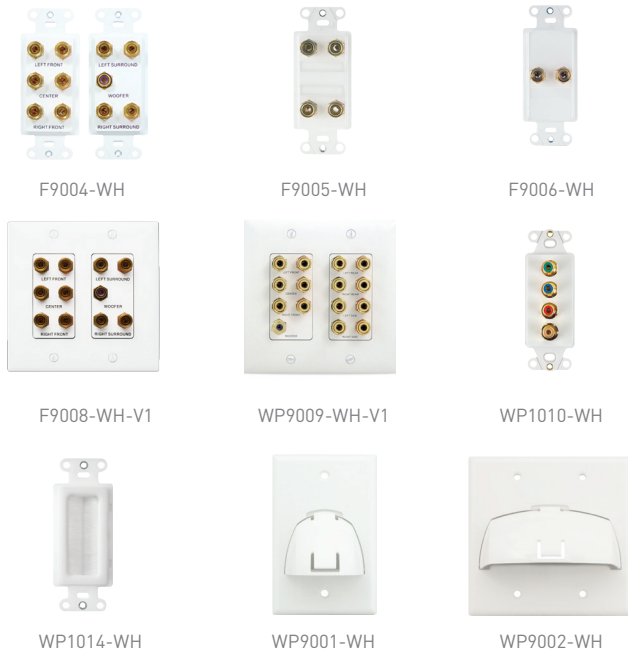

WALL PLATES & INSERTS

HOME THEATER Straps and Wallplates

PART NO.	DESCRIPTION
F9004-XX	5.1 Home Theater Outlet Strap TOP SELLER! Colors: BK, BR, IV, LA, WH
F9005-XX	Universal Dual Speaker Strap Colors: BK, BR, IV, LA, WH
F9006-XX	Single Speaker Connection Strap Colors: BK, BR, IV, LA, WH
F9008-XX-V1	5.1 Home Theater Outlet Strap with Wall Plate Colors: DM, LA, WH
WP9009-XX-V1	7.1 Home Theater Connection Kit Colors: BK, BR, IV, LA, WH
WP1010-XX	Component Video/Digital Audio Balun Colors: BK, LA, WH CONVERTS 5.1 DIGITAL AUDIO AND COMPOSITE VIDEO TO CAT 5/CAT 6 CABLE (TWO STRAPS REQUIRED FOR INSTALLATION)
WP1014-WH	Cable Access Strap TOP SELLER!
WP9001-XX	Single Gang Hinged Bullnose Wall Plate Colors: BK, WH
WP9002-XX	Double Gang Hinged Bullnose Wall Plate Colors BK, WH