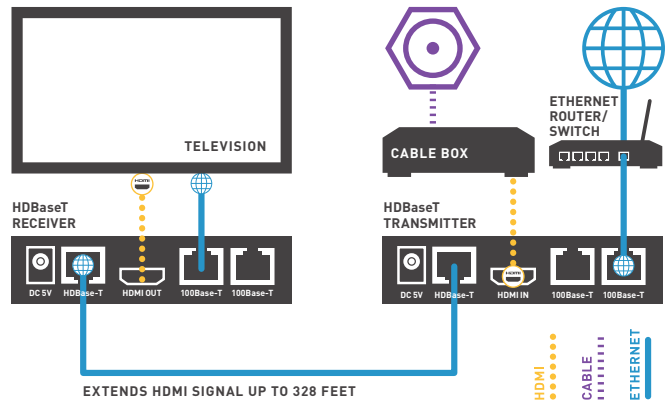

HDMI

HDBaseT HDMI Extender

NEW!

| PART NO. | DESCRIPTION |
|----------|---|
| AC1030 | HDBaseT HDMI Extender |
| | <ul style="list-style-type: none"> THE AC1030 KIT EXTENDS HDMI AND INTERNET SIGNALS UP TO 328 FEET USING CAT 5 OR CAT 6 WIRING. IT SUPPORTS 3D VIDEO AND 1080P RESOLUTION, WHILE DUAL IR TARGETS ALLOW THE SOURCE DEVICE TO RECOGNIZE REMOTE COMMANDS AT A SECONDARY LOCATION. |