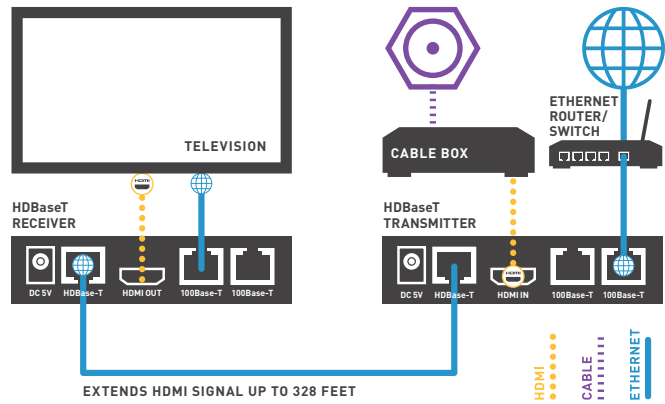

HDMI

HDBaseT HDMI Extender

NEW!

PART NO.	DESCRIPTION
AC1030	HDBaseT HDMI Extender
	<ul style="list-style-type: none"> THE AC1030 KIT EXTENDS HDMI AND INTERNET SIGNALS UP TO 328 FEET USING CAT 5 OR CAT 6 WIRING. IT SUPPORTS 3D VIDEO AND 1080P RESOLUTION, WHILE DUAL IR TARGETS ALLOW THE SOURCE DEVICE TO RECOGNIZE REMOTE COMMANDS AT A SECONDARY LOCATION.