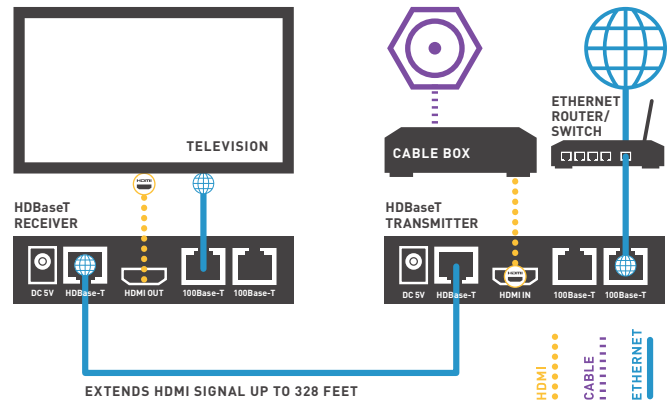

- 75% THINNER THAN REGULAR HDMI CABLES DELIVERS UNCOMPRESSED HD VIDEO AND DIGITAL AUDIO IN A SINGLE CABLE
- AUDIO RETURN CHANNEL & HDMI ETHERNET CHANNEL (HEC) CAPABLE
- REDUCED WEIGHT ALLOWS FOR A MORE SECURE CONNECTION TO TELEVISIONS AND OTHER COMPONENTS
- REDUCED CABLE PROFILE FOR A PROFESSIONAL UNCLUTTERED LOOK
- UTILIZES REDMERE™ SYNERCHIP FOR HIGH BANDWIDTH SUPPORT OVER DISTANCE

HDMI

HDBaseT HDMI Extender

NEW!

PART NO.	DESCRIPTION
AC1030	HDBaseT HDMI Extender
	<ul style="list-style-type: none"> THE AC1030 KIT EXTENDS HDMI AND INTERNET SIGNALS UP TO 328 FEET USING CAT 5 OR CAT 6 WIRING. IT SUPPORTS 3D VIDEO AND 1080P RESOLUTION, WHILE DUAL IR TARGETS ALLOW THE SOURCE DEVICE TO RECOGNIZE REMOTE COMMANDS AT A SECONDARY LOCATION.