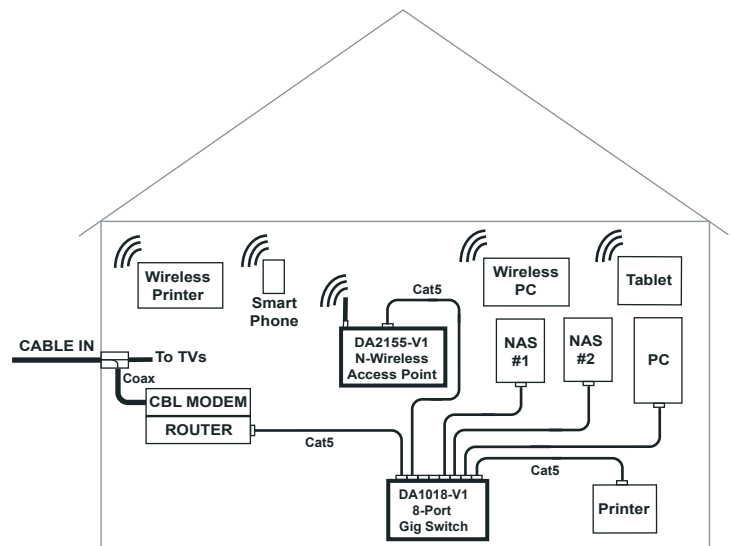

### FEATURES

- Includes either five or eight Ethernet ports for connecting network devices like computers, Blu-ray players, televisions, and gaming systems
- Provides the fastest connections for reliable IP based HD Audio & Video, online gaming and web browsing
- Passes network signals at up to 1000Mbps (Gigabit speeds)
- Provides speeds 10x faster than Fast Ethernet (10/100Mbps)
- No installation or programming required

## RELATED PRODUCTS

**DA2154-V1**  
4-Port 802.11n  
Wireless Router

**DA1018-V1**  
Desktop 8-Port Gigabit  
Ethernet Switch

**DA2155-V1**  
802.11n Wireless  
Access Point

**DA2131-V1**  
Outdoor 802.11N Wireless  
Access Point

## WIRING DIAGRAM

DA1015 Diagram

DA1018 Diagram

designed to be better™