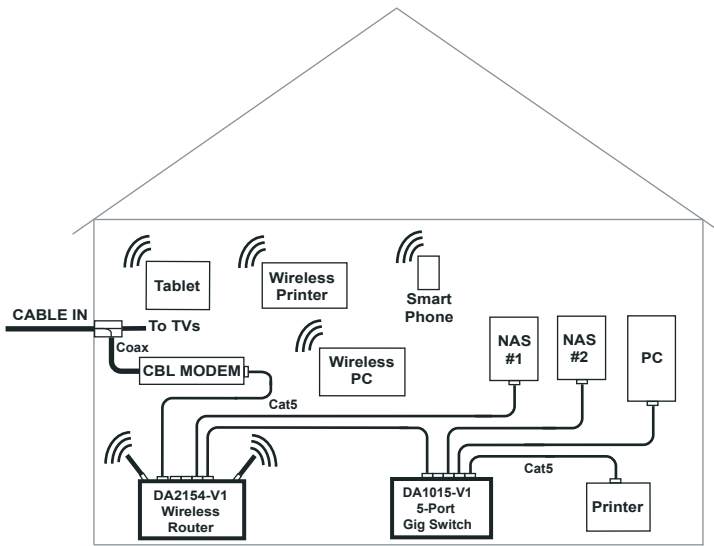

### FEATURES

- Includes either five or eight Ethernet ports for connecting network devices like computers, Blu-ray players, televisions, and gaming systems
- Provides the fastest connections for reliable IP based HD Audio & Video, online gaming and web browsing
- Passes network signals at up to 1000Mbps (Gigabit speeds)
- Provides speeds 10x faster than Fast Ethernet (10/100Mbps)
- No installation or programming required

## RELATED PRODUCTS

**DA2154-V1**  
4-Port 802.11n  
Wireless Router

**DA1018-V1**  
Desktop 8-Port Gigabit  
Ethernet Switch

**DA2155-V1**  
802.11n Wireless  
Access Point

**DA2131-V1**  
Outdoor 802.11N Wireless  
Access Point

## WIRING DIAGRAM

DA1015 Diagram

DA1018 Diagram

designed to be better™