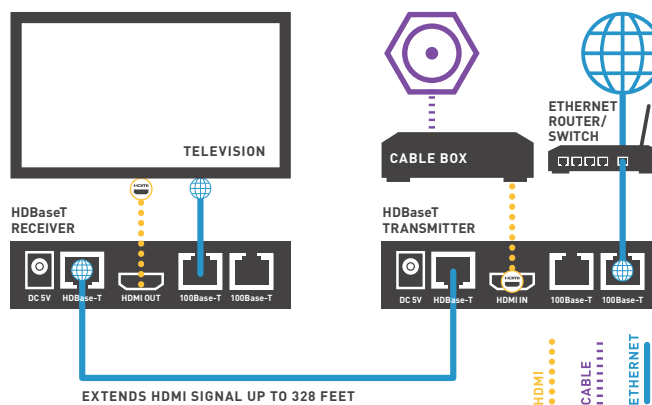

PART NO.	DESCRIPTION
AC1030	HDBaseT HDMI Extender
	THE AC1030 KIT EXTENDS HDMI AND INTERNET SIGNALS UP TO 328 FEET USING CAT 5 OR CAT 6 WIRING. IT SUPPORTS 3D VIDEO AND 1080P RESOLUTION, WHILE DUAL IR TARGETS ALLOW THE SOURCE DEVICE TO RECOGNIZE REMOTE COMMANDS AT A SECONDARY LOCATION.