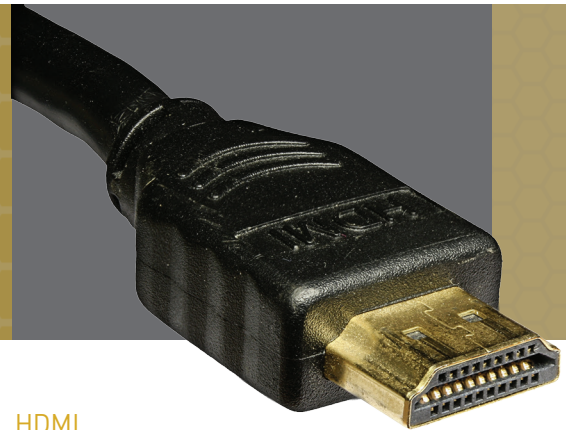

# SUPERIOR INFRASTRUCTURE SOLUTIONS

CONNECTIVITY

As the industry leader in structured wiring, Legrand provides the proven, practical solutions preferred by installers and major home builders across the country. Our comprehensive product offering — which includes On-Q wall plates, jacks, straps, tools, modules and enclosures — simplifies installations and reduces time on site. We specialize in meeting the right specifications for any project — residential or light commercial — with solutions that exceed your needs. From single-family homes to apartments, townhomes to condominiums, Legrand has the professional answer for any project.

## HDMI

This full line of High-Speed HDMI with Ethernet products — which includes cables, couplers, repeaters and extenders — delivers an unparalleled HD audio and video experience. All of our HDMI cables are CL-3 and in-wall UL-rated.