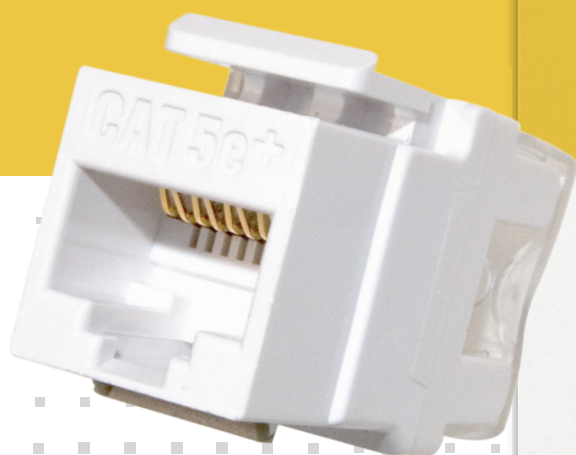

WALL PLATES, INSERTS & ENCLOSURES GUIDE

designed to be better.™

SUPERIOR INFRASTRUCTURE SOLUTIONS

CONNECTIVITY

As the industry leader in structured wiring, On-Q® provides the proven, practical solutions preferred by installers and major home builders across the country. Our comprehensive product offering — which includes wall plates, jacks, straps, tools, modules and enclosures — simplifies installations and reduces time on site. We specialize in meeting the right specifications for any project — residential or light commercial — with solutions that exceed your needs. From single-family homes to apartments, townhomes to condominiums, On-Q has the professional answer for any project.

HDMI

This full line of CL-3 in-wall UL-rated HDMI High-Speed with Ethernet products — which includes cables, couplers, repeaters and extenders — deliver an unparalleled HD audio and video experience.

WALLPLATES & INSERTS

Our line of Keystone wall plates and Cat 5e, Cat6, Cat6a, F-Connectors, speaker binding posts and RCA inserts provide flexible setup options at any location.

DECORATOR STRAPS

We offer a series of pre-configured outlet straps for data, phone, video and home theater applications. Add a home theater strap to enable HD audio and video with a few simple connections, or quickly wire a home office using our pre-configured outlet straps that combine phone, data and video into a single decorator opening.

ENCLOSURES

Our durable enclosures range in size from 12 to 42 inches to suit any installation. Every enclosure is made in the USA and is compatible with all major module mounting schemes. They offer three 2.5" top openings for high capacity projects, side lances and side tabs for more flexible installation options. Available with hinged or screw-on doors, a Legrand enclosure is the easy choice for professional projects.