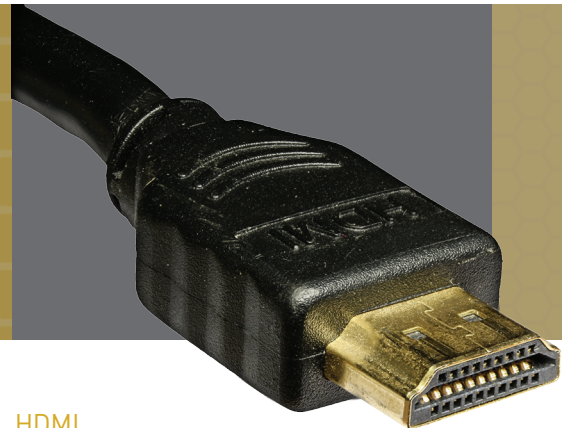

WALL PLATES, INSERTS & ENCLOSURES GUIDE

designed to be better.™

SUPERIOR INFRASTRUCTURE SOLUTIONS

CONNECTIVITY

As the industry leader in structured wiring, On-Q® provides the proven, practical solutions preferred by installers and major home builders across the country. Our comprehensive product offering — which includes wall plates, jacks, straps, tools, modules and enclosures — simplifies installations and reduces time on site. We specialize in meeting the right specifications for any project — residential or light commercial — with solutions that exceed your needs. From single-family homes to apartments, townhomes to condominiums, On-Q has the professional answer for any project.

HDMI

This full line of CL-3 in-wall UL-rated HDMI High-Speed with Ethernet products — which includes cables, couplers, repeaters and extenders — deliver an unparalleled HD audio and video experience.

WALLPLATES & INSERTS