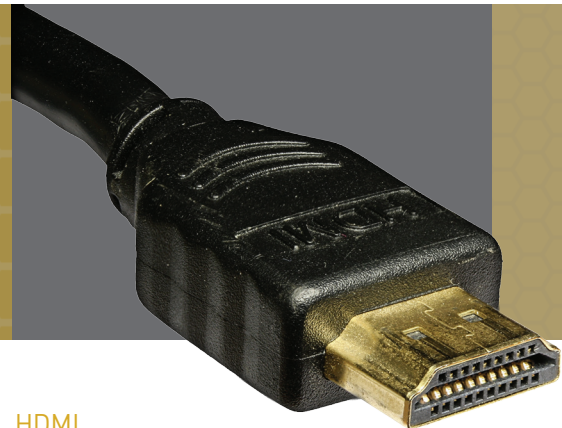

As the industry leader in structured wiring, On-Q® provides the proven, practical solutions preferred by installers and major home builders across the country. Our comprehensive product offering — which includes wall plates, jacks, straps, tools, modules and enclosures — simplifies installations and reduces time on site. We specialize in meeting the right specifications for any project — residential or light commercial — with solutions that exceed your needs. From single-family homes to apartments, townhomes to condominiums, On-Q has the professional answer for any project.

HDMI

This full line of CL-3 in-wall UL-rated HDMI High-Speed with Ethernet products — which includes cables, couplers, repeaters and extenders — deliver an unparalleled HD audio and video experience.