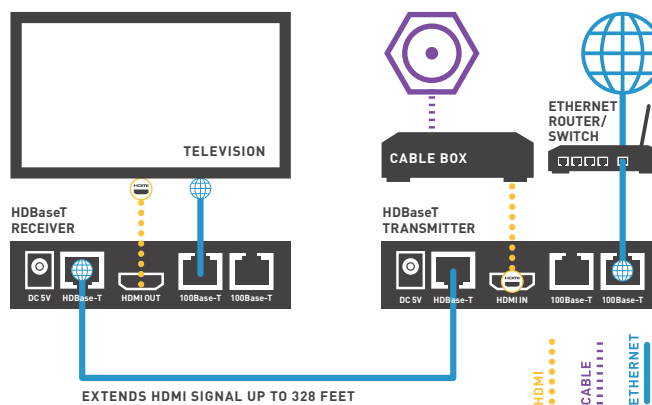

HDMI

HDBaseT HDMI Extender

NEW!

PART NO.	DESCRIPTION
AC1030	HDBaseT HDMI Extender
	<ul style="list-style-type: none"> THE AC1030 KIT EXTENDS HDMI AND INTERNET SIGNALS UP TO 328 FEET USING CAT 5 OR CAT 6 WIRING. IT SUPPORTS 3D VIDEO AND 1080P RESOLUTION, WHILE DUAL IR TARGETS ALLOW THE SOURCE DEVICE TO RECOGNIZE REMOTE COMMANDS AT A SECONDARY LOCATION.