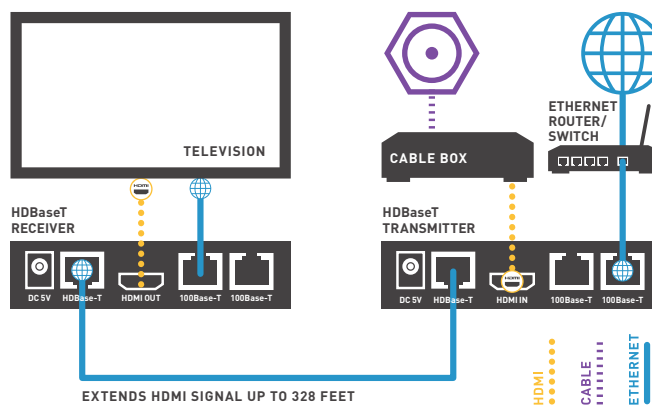

- 75% THINNER THAN REGULAR HDMI CABLES DELIVERS UNCOMPRESSED HD VIDEO AND DIGITAL AUDIO IN A SINGLE CABLE
- AUDIO RETURN CHANNEL & HDMI ETHERNET CHANNEL (HEC) CAPABLE
- REDUCED WEIGHT ALLOWS FOR A MORE SECURE CONNECTION TO TELEVISIONS AND OTHER COMPONENTS
- REDUCED CABLE PROFILE FOR A PROFESSIONAL UNCLUTTERED LOOK
- UTILIZES REDMERE™ SYNERCHIP FOR HIGH BANDWIDTH SUPPORT OVER DISTANCE

HDMI

HDBaseT HDMI Extender

NEW!

PART NO.	DESCRIPTION
AC1030	HDBaseT HDMI Extender
	<ul style="list-style-type: none"> THE AC1030 KIT EXTENDS HDMI AND INTERNET SIGNALS UP TO 328 FEET USING CAT 5 OR CAT 6 WIRING. IT SUPPORTS 3D VIDEO AND 1080P RESOLUTION, WHILE DUAL IR TARGETS ALLOW THE SOURCE DEVICE TO RECOGNIZE REMOTE COMMANDS AT A SECONDARY LOCATION.