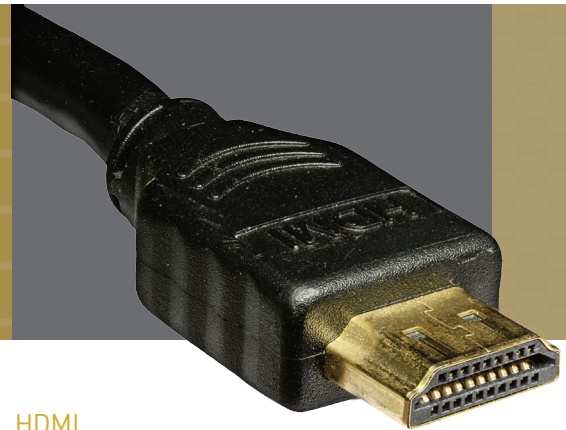

SUPERIOR INFRASTRUCTURE SOLUTIONS

CONNECTIVITY

As the industry leader in structured wiring, Legrand provides the proven, practical solutions preferred by installers and major home builders across the country. Our comprehensive product offering — which includes On-Q wall plates, jacks, straps, tools, modules and enclosures — simplifies installations and reduces time on site. We specialize in meeting the right specifications for any project — residential or light commercial — with solutions that exceed your needs. From single-family homes to apartments, townhomes to condominiums, Legrand has the professional answer for any project.

HDMI

This full line of High-Speed HDMI with Ethernet products — which includes cables, couplers, repeaters and extenders — delivers an unparalleled HD audio and video experience. All of our HDMI cables are CL-3 and in-wall UL-rated.

HDMI

HDBaseT HDMI Extender

NEW!

PART NO.	DESCRIPTION
AC1030	HDBaseT HDMI Extender
	<ul style="list-style-type: none"> THE AC1030 KIT EXTENDS HDMI AND INTERNET SIGNALS UP TO 328 FEET USING CAT 5 OR CAT 6 WIRING. IT SUPPORTS 3D VIDEO AND 1080P RESOLUTION, WHILE DUAL IR TARGETS ALLOW THE SOURCE DEVICE TO RECOGNIZE REMOTE COMMANDS AT A SECONDARY LOCATION.