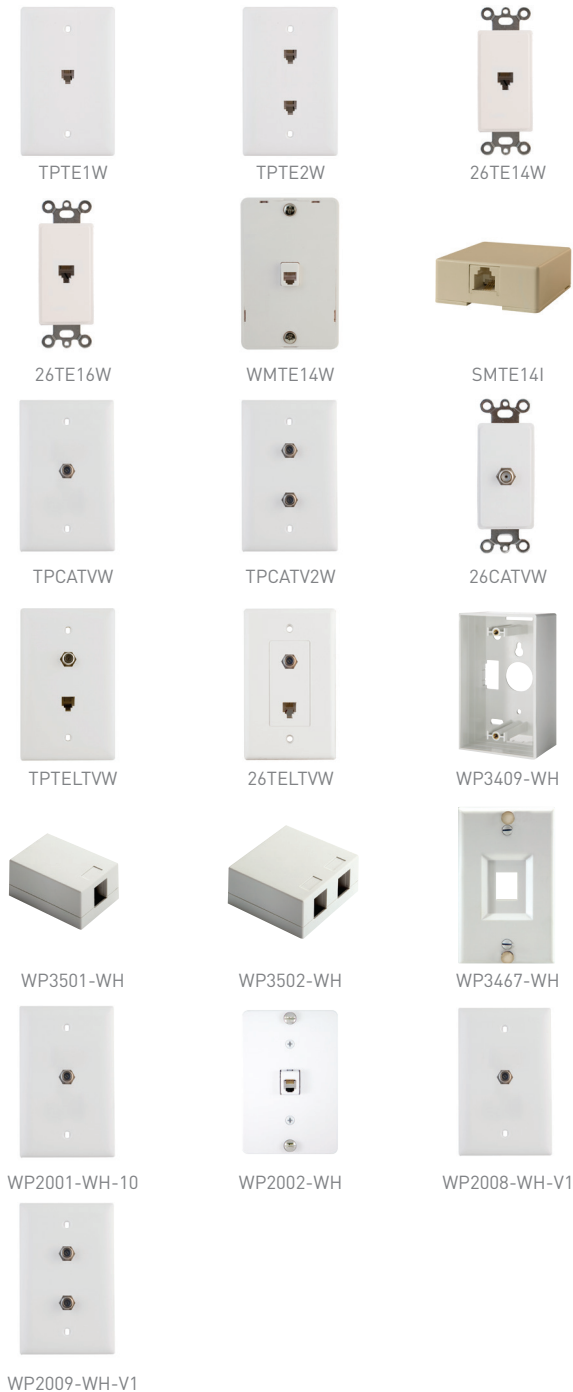

Cyan (CY)

Nirvana (NV)

WALL PLATES & INSERTS

PRE-CONFIGURED WALLPLATES

PART NO.	DESCRIPTION
TPTE1XX [†]	2-Line Telephone Jack Wall Plate (4 Conductor Configuration) Colors: BK, BR, I, LA, W
TPTE2XX [†]	Dual 2-Line Telephone Jack Wall Plate (4 Conductor Configuration) Colors: BK, BR, I, LA, W
26TE14XX	Decorator 2-Line Telephone Jack (4 Conductor Configuration) Colors: I, LA, W
26TE16XX	Decorator 3-Line Telephone Jack (6 Conductor Configuration) Colors: I, W
WMTE14XX	2-Line Wall Mount Telephone Jack for Hanging Phones (4 Conductor Configuration) Colors: I, LA, W
SMTE14I	Surface Mount Modular 2-Line Telephone Jack (4 Conductor Configuration) Colors: I
TPCATVXX [†]	1 GHz Coaxial Connector & Wall Plate Colors: I, LA, W, BR, BK
TPCATV2XX [†]	Dual 1GHz Coaxial Connector Wall Plate Colors: I, LA, W, BR, BK
26CATVXX	Decorator 1 GHz Coaxial Connector Colors: I, LA, W
TPTELTVXX [†]	1 GHz Coaxial Connector & 2-Line Phone Jack Wall Plate Colors: I, LA, W, BR, BK
26TELTVXX	1 GHz Coaxial Connector & 2-Line Phone Jack with One-Piece Molded Decorator Plate Colors: I, LA, W
WP3409-WH	Single Gang Surface Mount Box Colors: WH
WP3501-WH	Surface Mount Box 1-Port Colors: WH
WP3502-WH	Surface Mount Box 2-Port Colors: WH
WP3467-XX	Keystone Wall Phone Plate Colors: WH, SS (Stainless Steel)
WP2001-WH-10	Pre-Configured 1-Gang Gold F Connector (10 Pack in WH)
WP2002-WH	1-Gang 6P6C RJ25 Terminating Wall Phone Plate Colors: WH
WP2008-XX-V1	Basic 3GHz Coax Wallplate Colors: LA, WH
WP2009-XX-V1	Basic 3GHz Dual Coax Wallplate Colors: LA, WH

COLOR OPTIONS

[†]Number in parentheses indicates former part no. and color code
[†]Omit color code to order brown device

WALL PLATES & INSERTS

HOME THEATER Straps and Wallplates

F9004-WH

F9005-WH

F9006-WH

F9008-WH-V1