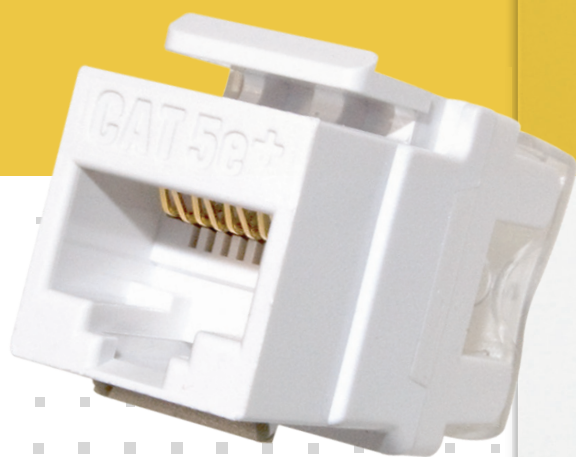

WALL PLATES, INSERTS & ENCLOSURES GUIDE

designed to be better.™

SUPERIOR INFRASTRUCTURE SOLUTIONS

CONNECTIVITY

As the industry leader in structured wiring, On-Q® provides the proven, practical solutions preferred by installers and major home builders across the country. Our comprehensive product offering — which includes wall plates, jacks, straps, tools, modules and enclosures — simplifies installations and reduces time on site. We specialize in meeting the right specifications for any project — residential or light commercial — with solutions that exceed your needs. From single-family homes to apartments, townhomes to condominiums, On-Q has the professional answer for any project.

HDMI

This full line of CL-3 in-wall UL-rated HDMI High-Speed with Ethernet products — which includes cables, couplers, repeaters and extenders — deliver an unparalleled HD audio and video experience.

WALLPLATES & INSERTS

Our line of Keystone wall plates and Cat 5e, Cat6, Cat6a, F-Connectors, speaker binding posts and RCA inserts provide flexible setup options at any location.

DECORATOR STRAPS

We offer a series of pre-configured outlet straps for data, phone, video and home theater applications. Add a home theater strap to enable HD audio and video with a few simple connections, or quickly wire a home office using our pre-configured outlet straps that combine phone, data and video into a single decorator opening.

ENCLOSURES

Our durable enclosures range in size from 12 to 42 inches to suit any installation. Every enclosure is made in the USA and is compatible with all major module mounting schemes. They offer three 2.5" top openings for high capacity projects, side lances and side tabs for more flexible installation options. Available with hinged or screw-on doors, a Legrand enclosure is the easy choice for professional projects.