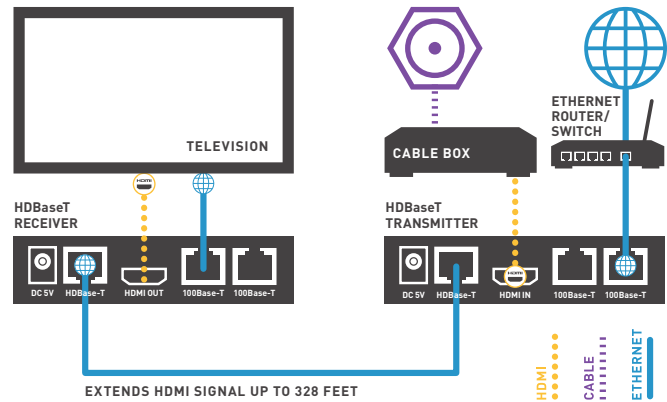

HDMI

HDBaseT HDMI Extender

NEW!

PART NO.	DESCRIPTION
AC1030	HDBaseT HDMI Extender
	<ul style="list-style-type: none"> THE AC1030 KIT EXTENDS HDMI AND INTERNET SIGNALS UP TO 328 FEET USING CAT 5 OR CAT 6 WIRING. IT SUPPORTS 3D VIDEO AND 1080P RESOLUTION, WHILE DUAL IR TARGETS ALLOW THE SOURCE DEVICE TO RECOGNIZE REMOTE COMMANDS AT A SECONDARY LOCATION.