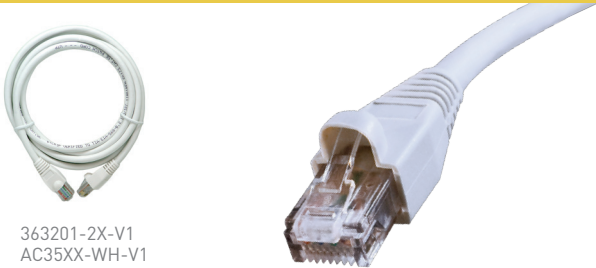

363201-2X-V1
AC35XX-WH-V1

PART NO.	DESCRIPTION
363201-26-V1	1 Foot Cat 5e Patch Cable
363201-25-V1	2 Foot Cat 5e Patch Cable
AC3503-WH-V1	3 Foot Cat 5e Patch Cable
AC3507-WH-V1	7 Foot Cat 5e Patch Cable
AC3514-WH-V1	14 Foot Cat 5e Patch Cable
AC3525-WH-V1	25 Foot Cat 5e Patch Cable
AC3550-WH-V1	50 Foot Cat 5e Patch Cable
	<ul style="list-style-type: none"> • 100MHZ RATED PATCH CABLE • UL VERIFIED TO SUPPORT THE CAT 5e PERFORMANCE PATCH CABLE SPECIFICATION • SNAGLESS OVERMOLD PREVENTS INSERTION TAB FROM CATCHING ON OTHER CABLES • 24 AWG STRANDED PATCH CABLE • AVAILABLE IN WHITE

CAT 6 PATCH CABLES

AC36XX-BE-V1

PART NO.	DESCRIPTION	NEW!
AC3607-BE-V1	7 Foot Cat 6 Patch Cable	
AC3614-BE-V1	14 Foot Cat 6 Patch Cable	
AC3625-BE-V1	25 Foot Cat 6 Patch Cable	
AC3650-BE-V1	50 Foot Cat 6 Patch Cable	
	<ul style="list-style-type: none"> • 250MHZ RATED PATCH CABLE • UL VERIFIED TO SUPPORT THE CAT 6 PERFORMANCE PATCH CABLE SPECIFICATION • SNAGLESS OVERMOLD PREVENTS INSERTION TAB FROM CATCHING ON OTHER CABLES • 22 AWG STRANDED PATCH CABLE • AVAILABLE IN BLUE 	