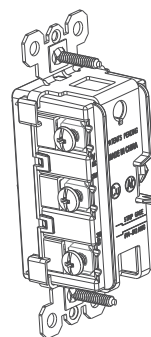

Ordering Information

Two Single Pole Switches

Catalog Number	Rating			3rd Party Compliance	
	A	VAC	Color	UL20	cULus
RCD11I	15	120/125	Ivory	•	•
RCD11W	15	120/125	White	•	•
RCD11BK	15	120/125	Black	•	•
RCD11LA	15	120/125	Light Almond	•	•

Two 3-Way Switches

RCD33I	15	120/125	Ivory	•	•
RCD33W	15	120/125	White	•	•
RCD33BK	15	120/125	Black	•	•
RCD33LA	15	120/125	Light Almond	•	•

Two Single Pole Switches & One 3-Way Switch

RCD113I	15	120/125	Ivory	•	•
RCD113W	15	120/125	White	•	•
RCD113BK	15	120/125	Black	•	•
RCD113LA	15	120/125	Light Almond	•	•

3-Way Switch & Tamper-Resistant Single Receptacle

Catalog Number	Rating			NEMA Config. No.	3rd Party Compliance		
	A	VAC	Color		UL20	UL498	cULus
RCD38TRI	15	120/125	Ivory	5-15R	•	•	•
RCD38TRW	15	120/125	White	5-15R	•	•	•
RCD38TRBK	15	120/125	Black	5-15R	•	•	•
RCD38TRLA	15	120/125	Light Almond	5-15R	•	•	•

Features

- Module simply snaps-in for easy installation.

Snap-In Light Module:

- Lights when OFF.
- Uses energy-efficient LED light.
- LED light will not generate heat and will last, on average, 47 years.

radiant® Locator Light Module

Catalog Number	Rating			3rd Party Compliance
	A	VAC	Color	cULus
RCDLM	15	120/125	Clear	•

Adding a Snap-In Light Module