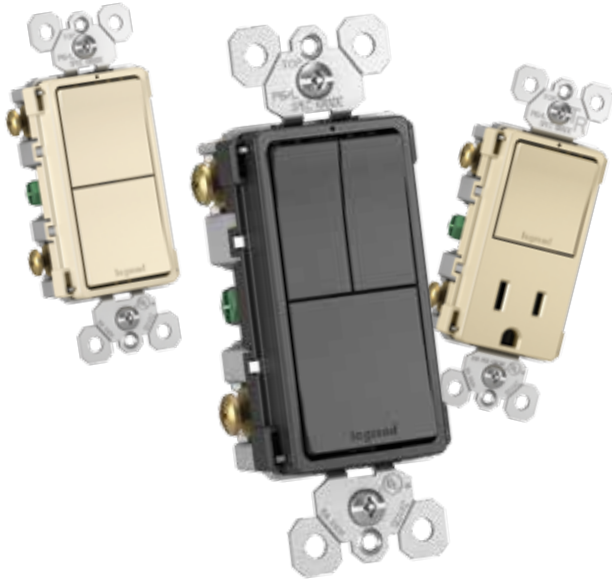

Greater lighting control in a single, space-saving device.

RCD11, RCD113, RCD33, RCD38TR

Aesthetically improved yet reliable as ever, these combination switches give end users greater lighting control by combining multiple functions in a one-gang configuration. Transform any of these devices into an illuminated switch in seconds with our Snap-In Light Module (RCDLM, sold separately). These combination switches are ideal for residential, multi-dwelling, commercial office and hospitality applications, and as part of the radiant® collection, now offer a better fit, form and finish.

Features & Benefits

Full wraparound metal strap, commercial grade with lock-in tabs.

All screws are tri-drive.

External screw-pressure-plate back and side wired. Accepts #14 - #10 AWG.

Snap-In Light Module (sold separately) transforms a combination switch into an illuminated switch in seconds.

Unique "Up/Down" switches match the look and feel of standard paddle switches.

Easy-to-use oversized main switch for primary load.

Impact-resistant face and body.

RCD113W

- Part of the radiant® collection
- Patented shutter system—now with black "invisi-shutters" for an invisible effect preferred by end users—helps prevent improper insertion of foreign objects (RCD38TR only).
- Single Pole/3-Way Switches can be wired as a single pole or 3-way switch.