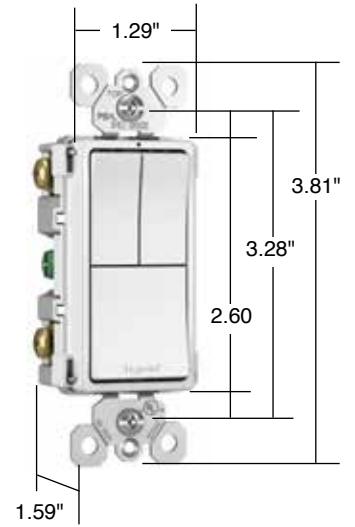

Technical Information

Performance

Electrical

Supply Voltage 120/125VAC

Environmental

Application Indoor Use Only

RCD113W

Warranty

Lifetime

Ordering Information

Two Single Pole Switches

Catalog Number	Rating			3rd Party Compliance	
	A	VAC	Color	UL20	cULus
RCD11I	15	120/125	Ivory	•	•
RCD11W	15	120/125	White	•	•
RCD11BK	15	120/125	Black	•	•
RCD11LA	15	120/125	Light Almond	•	•

Two 3-Way Switches

RCD33I	15	120/125	Ivory	•	•
RCD33W	15	120/125	White	•	•
RCD33BK	15	120/125	Black	•	•
RCD33LA	15	120/125	Light Almond	•	•

Two Single Pole Switches & One 3-Way Switch

RCD113I	15	120/125	Ivory	•	•
RCD113W	15	120/125	White	•	•
RCD113BK	15	120/125	Black	•	•
RCD113LA	15	120/125	Light Almond	•	•