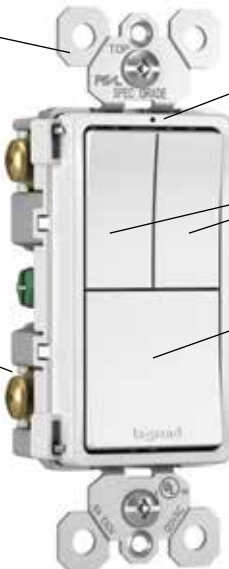

Greater lighting control in a single, space-saving device.

RCD11, RCD113, RCD33, RCD38TR

Aesthetically improved yet reliable as ever, these combination switches give end users greater lighting control by combining multiple functions in a one-gang configuration. Transform any of these devices into an illuminated switch in seconds with our Snap-In Light Module (RCDLM, sold separately). These combination switches are ideal for residential, multi-dwelling, commercial office and hospitality applications, and as part of the radiant® collection, now offer a better fit, form and finish.

Features & Benefits

Full wraparound metal strap, commercial grade with lock-in tabs.

All screws are tri-drive.

External screw-pressure-plate back and side wired. Accepts #14 - #10 AWG.

Snap-In Light Module (sold separately) transforms a combination switch into an illuminated switch in seconds.

Unique "Up/Down" switches match the look and feel of standard paddle switches.

Easy-to-use oversized main switch for primary load.

Impact-resistant face and body.

RCD113W

- Part of the radiant® collection
- Patented shutter system—now with black "invisi-shutters" for an invisible effect preferred by end users—helps prevent improper insertion of foreign objects (RCD38TR only).
- Single Pole/3-Way Switches can be wired as a single pole or 3-way switch.