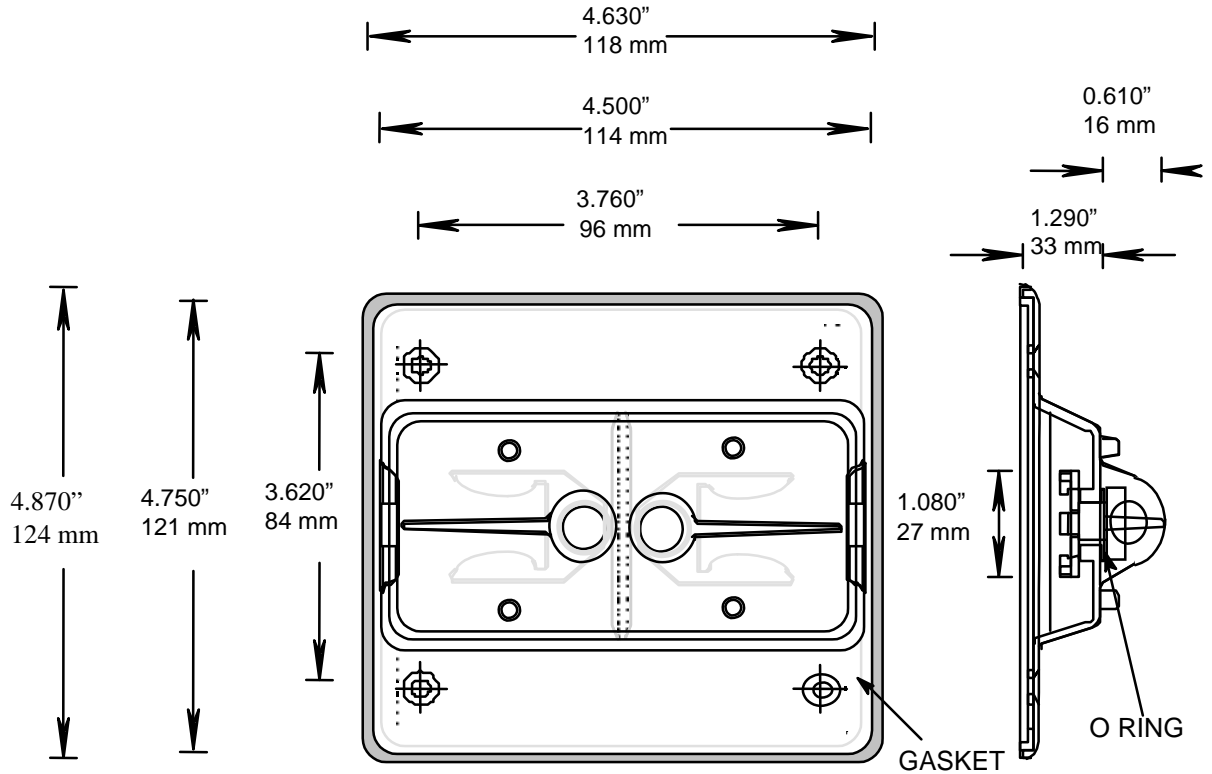

RIGID PVC CONDUIT FITTINGS

**VSC20-2 DOUBLE GANG TOGGLE SWITCH
WP COVERS, 077741**

ISSUE DATE:
DATE D'EMISSION: 2007 06 30

SUPERCEDES:
REPLACE: 2005 01 30

PARTS LIST:

- 097994 (1), DOUBLE GANG GASKET
- 072520 (4), 6-32 X 1/2 PAN SLOT SCREWS
- 072281 (1), 3/8" O-RING #12
- 097983 (2), HANDLE FOR SINGLE GANG VSC15/10