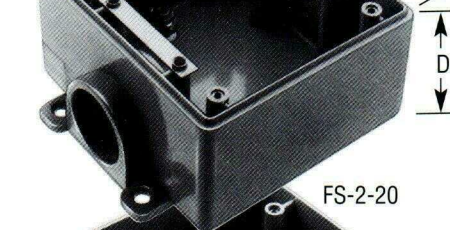

F Series Double Gang Boxes

Hub Size (inches)	Part Number	Product Code	OD (inches)			Volume (in ³)
			H	W	D	
1/2	FS-2-10	77705	4.50	4.75	2.5	39.5
3/4	FS-2-15	77706	4.50	4.75	2.5	39.5
1	FS-2-20	77731	4.50	4.75	2.5	39.5
1/2	FSC-2-10	77707	4.50	4.75	2.5	37.0
3/4	FSC-2-15	77708	4.50	4.75	2.5	37.0
1	FSC-2-20	77613	4.50	4.75	2.5	37.0
1/2	FSS-2-10	77709	4.50	4.75	2.5	37.0
3/4	FSS-2-15	77710	4.50	4.75	2.5	37.0
1	FSS-2-20	77732	4.50	4.75	2.5	37.0
1/2	FSCC-2-10	77711	4.50	4.75	2.5	36.0
3/4	FSCC-2-15	77712	4.50	4.75	2.5	36.0
1	FSCC-2-20	77733	4.50	4.75	2.5	36.0
* Blank	FD-2	77734	4.75	4.75	3.0	52.0

FD-2

FSCC-2-20

FSS-2-20

FSC-2-20

FS-2-20

F Series Triple Gang Boxes

Hub Size (inches)	Part Number	Product Code	OD (inches)			Volume (in ³)
			H	W	D	
1/2	FS-3-10	77713	4.5	6.6	2.5	56.0
3/4	FS-3-15	77714	4.5	6.6	2.5	56.0
1	FS-3-20	77736	4.5	6.6	2.5	56.0
1/2	FSC-3-10	77715	4.5	6.6	2.5	54.0
3/4	FSC-3-15	77716	4.5	6.6	2.5	54.0
1	FSC-3-20	77735	4.5	6.6	2.5	54.0
* Blank	FD-3	77737	4.5	6.6	3.0	73.8

Note: All F Series boxes are supplied with integral mounting feet, threaded brass inserts and grounding clips or bars.

* Not UL Listed

FD-3

FSC-3-20

FS-3-20