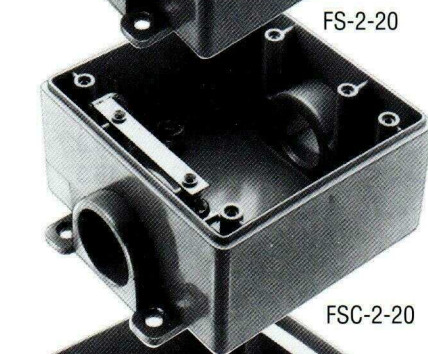

F Series Double Gang Boxes

Hub Size (inches)	Part Number	Product Code	OD (inches)			Volume (in ³)
			H	W	D	
1/2	FS-2-10	77705	4.50	4.75	2.5	39.5
3/4	FS-2-15	77706	4.50	4.75	2.5	39.5
1	FS-2-20	77731	4.50	4.75	2.5	39.5
1/2	FSC-2-10	77707	4.50	4.75	2.5	37.0
3/4	FSC-2-15	77708	4.50	4.75	2.5	37.0
1	FSC-2-20	77613	4.50	4.75	2.5	37.0
1/2	FSS-2-10	77709	4.50	4.75	2.5	37.0
3/4	FSS-2-15	77710	4.50	4.75	2.5	37.0
1	FSS-2-20	77732	4.50	4.75	2.5	37.0
1/2	FSCC-2-10	77711	4.50	4.75	2.5	36.0
3/4	FSCC-2-15	77712	4.50	4.75	2.5	36.0
1	FSCC-2-20	77733	4.50	4.75	2.5	36.0
* Blank	FD-2	77734	4.75	4.75	3.0	52.0

FD-2

FSCC-2-20

FSS-2-20

FSC-2-20

FS-2-20

F Series Triple Gang Boxes

Hub Size (inches)	Part Number	Product Code	OD (inches)			Volume (in ³)
			H	W	D	
1/2	FS-3-10	77713	4.5	6.6	2.5	56.0
3/4	FS-3-15	77714	4.5	6.6	2.5	56.0
1	FS-3-20	77736	4.5	6.6	2.5	56.0
1/2	FSC-3-10	77715	4.5	6.6	2.5	54.0
3/4	FSC-3-15	77716	4.5	6.6	2.5	54.0
1	FSC-3-20	77735	4.5	6.6	2.5	54.0
* Blank	FD-3	77737	4.5	6.6	3.0	73.8

Note: All F Series boxes are supplied with integral mounting feet, threaded brass inserts and grounding clips or bars.

* Not UL Listed

FD-3

FSC-3-20

FS-3-20