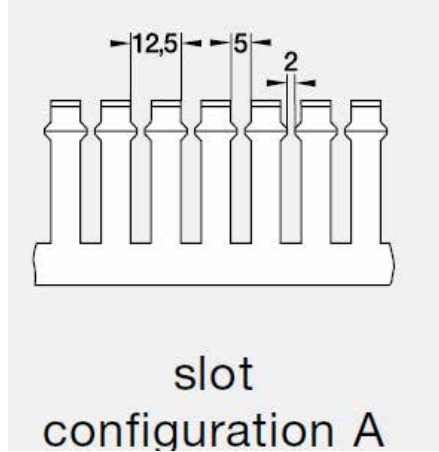

Flammability: Self extinguishing UL94V-0. Maintains dimensional stability under heat: ..65°C i.e. ..150°F as per DIN53458

Includes Base and Cover
2 Meter Lengths
-5°C to 65°C

Type Size Color Configuration Approvals	DNG Grey 2 Meters Grey - RAL7030 A-Slot 	DNG White 2 Meters White A-Slot	DNG Grey 2 Meters Grey - RAL7030 B-Slot 	DNG White 2 Meters White B-Slot
-----------------------------------------------------	---------------------------------------------------------------------------------------------------------------------------------------	------------------------------------------	----------------------------------------------------------------------------------------------------------------------------------------	------------------------------------------

Slot Configuration

Dimensions

Nominal Inches
 Width x Height

Metric Dimensions
 Width x Height

3/4" x 3/4"	19 x 19 mm
3/4" x 1 1/2"	19 x 36 mm
3/4" x 2"	19 x 49 mm
1" x 1"	25 x 25 mm
1" x 2"	24 x 49 mm
1" x 3"	24 x 73 mm
1 1/2" x 1"	37 x 24 mm
1 1/2" x 1 1/2"	37 x 36 mm
1 1/2" x 2"	37 x 49 mm
1 1/2" x 3"	37 x 73 mm
2" x 2"	49 x 49 mm
2" x 3"	49 x 73 mm
2" x 4"	49 x 98 mm
3" x 2"	74 x 49 mm
3" x 3"	74 x 73 mm
3" x 4"	74 x 98 mm
4" x 2"	99 x 49 mm
4" x 3"	99 x 73 mm
4" x 4"	99 x 98 mm
5" x 2"	124 x 49 mm
5" x 3"	124 x 73 mm