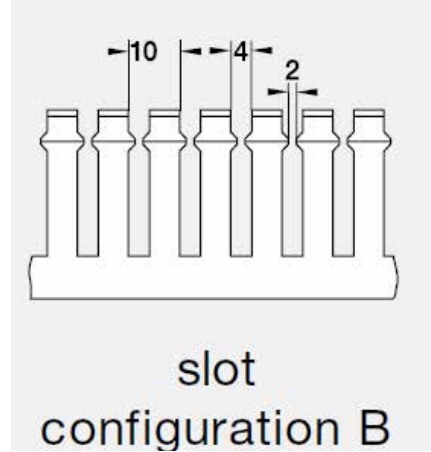

Flammability: Self extinguishing UL94V-0. Maintains dimensional stability under heat: ..65°C i.e. ..150°F as per DIN53458

Includes Base and Cover
2 Meter Lengths
-5°C to 65°C

Type Size Color Configuration Approvals	DNG Grey 2 Meters Grey - RAL7030 A-Slot 	DNG White 2 Meters White A-Slot	DNG Grey 2 Meters Grey - RAL7030 B-Slot 	DNG White 2 Meters White B-Slot
-----------------------------------------------------	---------------------------------------------------------------------------------------------------------------------------------------	------------------------------------------	----------------------------------------------------------------------------------------------------------------------------------------	------------------------------------------

Slot Configuration

Dimensions

Nominal Inches
 Width x Height

Metric Dimensions
 Width x Height

3/4" x 3/4"	19 x 19 mm
3/4" x 1 1/2"	19 x 36 mm
3/4" x 2"	19 x 49 mm
1" x 1"	25 x 25 mm
1" x 2"	24 x 49 mm
1" x 3"	24 x 73 mm
1 1/2" x 1"	37 x 24 mm
1 1/2" x 1 1/2"	37 x 36 mm
1 1/2" x 2"	37 x 49 mm
1 1/2" x 3"	37 x 73 mm
2" x 2"	49 x 49 mm
2" x 3"	49 x 73 mm
2" x 4"	49 x 98 mm
3" x 2"	74 x 49 mm
3" x 3"	74 x 73 mm
3" x 4"	74 x 98 mm
4" x 2"	99 x 49 mm
4" x 3"	99 x 73 mm
4" x 4"	99 x 98 mm
5" x 2"	124 x 49 mm
5" x 3"	124 x 73 mm