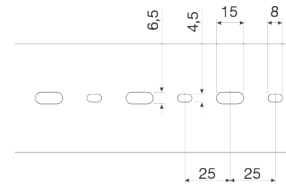

<b>Type</b>	<b>BA7 Grey</b>
Size	2 Meters
Color	Grey - RAL7030
Approvals	

Dimensions Width x Height mm (nominal inch)	Part Number	Std. Pack of 2 m lengths	Part Number Model Number	Part Number Model Number	Part Number Model Number
25 x 25 (1" x 1")	34.285.2525.0	25			
25 x 40 (1" x 1 1/2")	34.285.4025.0	24			
25 x 60 (1" x 2")	34.285.6025.0	30			
25 x 80 (1" x 3")	34.285.8025.0	10			
40 x 25 (1 1/2" x 1")	34.285.2540.0	24			
40 x 40 (1 1/2" x 1 1/2")	34.285.4040.0	25			
40 x 60 (1 1/2" x 2")	34.285.6040.0	20			
40 x 80 (1 1/2" x 3")	34.285.8040.0	10			
60 x 40 (2" x 1 1/2")	34.285.4060.0	20			
60 x 60 (2" x 2")	34.285.6060.0	12			
60 x 80 (2" x 3")	34.285.8060.0	10			
60 x 100 (2" x 4")	34.285.1060.0	8			
80 x 40 (3" x 1 1/2")	34.285.4080.0	15			
80 x 60 (3" x 2")	34.285.6080.0	10			
80 x 80 (3" x 3")	34.285.8080.0	6			
80 x 100 (3" x 4")	34.285.1080.0	8			
100 x 40 (4" x 1 1/2")	34.285.4100.0	10			
100 x 60 (4" x 2")	34.285.6100.0	8			
100 x 80 (4" x 3")	34.285.8100.0	6			
100 x 100 (4" x 4")	34.285.1100.0	6			
120 x 60 (5" x 2")	34.285.6120.0	6			
120 x 80 (5" x 3")	34.285.8120.0	8			

Dimensions

**BA7A | HA7**  
lateral punched openings

for duct height 25 mm

for duct height 40 mm

for duct height 60 mm

for duct height 80 mm

for duct height 100 mm

**BA7A | BA7B | B7A | HA7**  
bottom holes EN50085

for duct width 25 mm

for duct width 40 mm

for duct width 60 mm

for duct width 80 mm

for duct width 100 mm

for duct width 120 mm