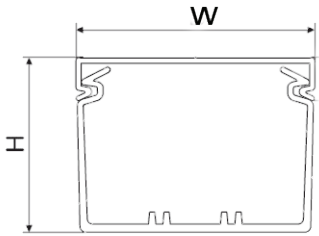

# selos

Flammability: Self extinguishing  
UL94V-0. Maintains dimensional  
stability under heat:

Other colors available

Halogen-free version available

Includes Base and Cover  
2 Meter Lengths  
-5°C to 60°C

<b>Type</b>	<b>BA7 Grey</b>
Size	2 Meters
Color	Grey - RAL7030
Approvals	

Dimensions Width x Height mm (nominal inch)	Part Number	Std. Pack of 2 m lengths	Part Number Model Number	Part Number Model Number	Part Number Model Number
25 x 25 (1" x 1")	34.285.2525.0	25			
25 x 40 (1" x 1 1/2")	34.285.4025.0	24			
25 x 60 (1" x 2")	34.285.6025.0	30			
25 x 80 (1" x 3")	34.285.8025.0	10			
40 x 25 (1 1/2" x 1")	34.285.2540.0	24			
40 x 40 (1 1/2" x 1 1/2")	34.285.4040.0	25			
40 x 60 (1 1/2" x 2")	34.285.6040.0	20			
40 x 80 (1 1/2" x 3")	34.285.8040.0	10			
60 x 40 (2" x 1 1/2")	34.285.4060.0	20			
60 x 60 (2" x 2")	34.285.6060.0	12			
60 x 80 (2" x 3")	34.285.8060.0	10			
60 x 100 (2" x 4")	34.285.1060.0	8			
80 x 40 (3" x 1 1/2")	34.285.4080.0	15			
80 x 60 (3" x 2")	34.285.6080.0	10			
80 x 80 (3" x 3")	34.285.8080.0	6			
80 x 100 (3" x 4")	34.285.1080.0	8			
100 x 40 (4" x 1 1/2")	34.285.4100.0	10			
100 x 60 (4" x 2")	34.285.6100.0	8			
100 x 80 (4" x 3")	34.285.8100.0	6			
100 x 100 (4" x 4")	34.285.1100.0	6			
120 x 60 (5" x 2")	34.285.6120.0	6			
120 x 80 (5" x 3")	34.285.8120.0	8			

Dimensions

**BA7A | HA7**  
lateral punched openings

for duct height 25 mm

for duct height 40 mm

for duct height 60 mm

for duct height 80 mm

for duct height 100 mm

**BA7A | BA7B | B7A | HA7**  
bottom holes EN50085