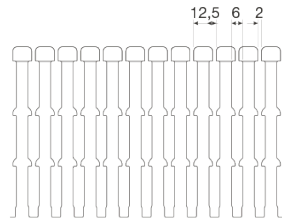

<b>Type</b>	<b>BA7 Grey</b>
Size	2 Meters
Color	Grey - RAL7030
Approvals	

Dimensions Width x Height mm (nominal inch)	Part Number	Std. Pack of 2 m lengths	Part Number Model Number	Part Number Model Number	Part Number Model Number
25 x 25 (1" x 1")	34.285.2525.0	25			
25 x 40 (1" x 1 1/2")	34.285.4025.0	24			
25 x 60 (1" x 2")	34.285.6025.0	30			
25 x 80 (1" x 3")	34.285.8025.0	10			
40 x 25 (1 1/2" x 1")	34.285.2540.0	24			
40 x 40 (1 1/2" x 1 1/2")	34.285.4040.0	25			
40 x 60 (1 1/2" x 2")	34.285.6040.0	20			
40 x 80 (1 1/2" x 3")	34.285.8040.0	10			
60 x 40 (2" x 1 1/2")	34.285.4060.0	20			
60 x 60 (2" x 2")	34.285.6060.0	12			
60 x 80 (2" x 3")	34.285.8060.0	10			
60 x 100 (2" x 4")	34.285.1060.0	8			
80 x 40 (3" x 1 1/2")	34.285.4080.0	15			
80 x 60 (3" x 2")	34.285.6080.0	10			
80 x 80 (3" x 3")	34.285.8080.0	6			
80 x 100 (3" x 4")	34.285.1080.0	8			
100 x 40 (4" x 1 1/2")	34.285.4100.0	10			
100 x 60 (4" x 2")	34.285.6100.0	8			
100 x 80 (4" x 3")	34.285.8100.0	6			
100 x 100 (4" x 4")	34.285.1100.0	6			
120 x 60 (5" x 2")	34.285.6120.0	6			
120 x 80 (5" x 3")	34.285.8120.0	8			

Dimensions

**BA7A | HA7**  
lateral punched openings

for duct height 25 mm

for duct height 40 mm

for duct height 60 mm

for duct height 80 mm

for duct height 100 mm

**BA7A | BA7B | B7A | HA7**  
bottom holes EN50085