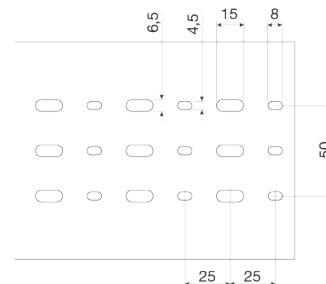

<b>Type</b>	<b>BA7 Grey</b>
Size	2 Meters
Color	Grey - RAL7030
Approvals	

Dimensions Width x Height mm (nominal inch)	Part Number	Std. Pack of 2 m lengths	Part Number Model Number	Part Number Model Number	Part Number Model Number
25 x 25 (1" x 1")	34.285.2525.0	25			
25 x 40 (1" x 1 1/2")	34.285.4025.0	24			
25 x 60 (1" x 2")	34.285.6025.0	30			
25 x 80 (1" x 3")	34.285.8025.0	10			
40 x 25 (1 1/2" x 1")	34.285.2540.0	24			
40 x 40 (1 1/2" x 1 1/2")	34.285.4040.0	25			
40 x 60 (1 1/2" x 2")	34.285.6040.0	20			
40 x 80 (1 1/2" x 3")	34.285.8040.0	10			
60 x 40 (2" x 1 1/2")	34.285.4060.0	20			
60 x 60 (2" x 2")	34.285.6060.0	12			
60 x 80 (2" x 3")	34.285.8060.0	10			
60 x 100 (2" x 4")	34.285.1060.0	8			
80 x 40 (3" x 1 1/2")	34.285.4080.0	15			
80 x 60 (3" x 2")	34.285.6080.0	10			
80 x 80 (3" x 3")	34.285.8080.0	6			
80 x 100 (3" x 4")	34.285.1080.0	8			
100 x 40 (4" x 1 1/2")	34.285.4100.0	10			
100 x 60 (4" x 2")	34.285.6100.0	8			
100 x 80 (4" x 3")	34.285.8100.0	6			
100 x 100 (4" x 4")	34.285.1100.0	6			
120 x 60 (5" x 2")	34.285.6120.0	6			
120 x 80 (5" x 3")	34.285.8120.0	8			

Dimensions

**BA7A | HA7**  
lateral punched openings

for duct height 25 mm

for duct height 40 mm

for duct height 60 mm

for duct height 80 mm

for duct height 100 mm

**BA7A | BA7B | B7A | HA7**  
bottom holes EN50085

for duct width 25 mm

for duct width 40 mm

for duct width 60 mm

for duct width 80 mm

for duct width 100 mm

for duct width 120 mm