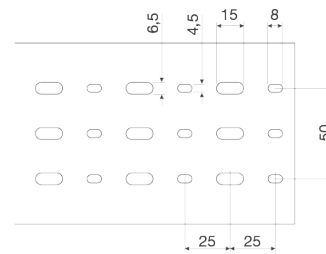

<b>Type</b>	<b>BA7 Grey</b>
Size	2 Meters
Color	Grey - RAL7030
Approvals	

Dimensions Width x Height mm (nominal inch)	Part Number	Std. Pack of 2 m lengths	Part Number Model Number	Part Number Model Number	Part Number Model Number
25 x 25 (1" x 1")	34.285.2525.0	25			
25 x 40 (1" x 1 1/2")	34.285.4025.0	24			
25 x 60 (1" x 2")	34.285.6025.0	30			
25 x 80 (1" x 3")	34.285.8025.0	10			
40 x 25 (1 1/2" x 1")	34.285.2540.0	24			
40 x 40 (1 1/2" x 1 1/2")	34.285.4040.0	25			
40 x 60 (1 1/2" x 2")	34.285.6040.0	20			
40 x 80 (1 1/2" x 3")	34.285.8040.0	10			
60 x 40 (2" x 1 1/2")	34.285.4060.0	20			
60 x 60 (2" x 2")	34.285.6060.0	12			
60 x 80 (2" x 3")	34.285.8060.0	10			
60 x 100 (2" x 4")	34.285.1060.0	8			
80 x 40 (3" x 1 1/2")	34.285.4080.0	15			
80 x 60 (3" x 2")	34.285.6080.0	10			
80 x 80 (3" x 3")	34.285.8080.0	6			
80 x 100 (3" x 4")	34.285.1080.0	8			
100 x 40 (4" x 1 1/2")	34.285.4100.0	10			
100 x 60 (4" x 2")	34.285.6100.0	8			
100 x 80 (4" x 3")	34.285.8100.0	6			
100 x 100 (4" x 4")	34.285.1100.0	6			
120 x 60 (5" x 2")	34.285.6120.0	6			
120 x 80 (5" x 3")	34.285.8120.0	8			

Dimensions

**BA7A | HA7**  
lateral punched openings

for duct height 25 mm

for duct height 40 mm

for duct height 60 mm

for duct height 80 mm

for duct height 100 mm

**BA7A | BA7B | B7A | HA7**  
bottom holes EN50085

for duct width 25 mm

for duct width 40 mm

for duct width 60 mm

for duct width 80 mm

for duct width 100 mm

for duct width 120 mm