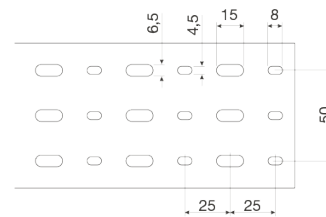

for duct width 60 mm