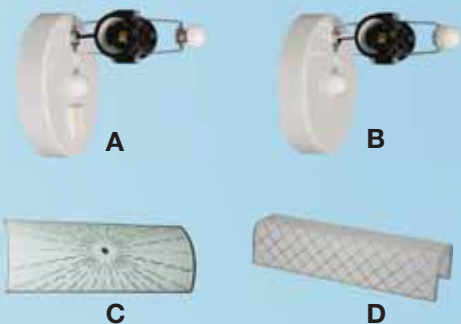

| Item No. | Description | Dimensions |
|----------------------------|-------------------|-------------------|
| A: 810210PB-H | Polished Brass | 8-3/4"D x 1-1/2"H |
| B: 810210PT-H | Pewter | 8-3/4"D x 1-1/2"H |
| C: 810210WH-H | White | 8-3/4"D x 1-1/2"H |
| D: 810210ORB-H | Oil Rubbed Bronze | 8-3/4"D x 1-1/2"H |
| E: 810210PT-H-2X60W | Pewter | 8-3/4"D x 1-1/2"H |
| F: 810210WH-H-2X60W | White | 8-3/4"D x 1-1/2"H |
| G: 810110G | Clear Glass | 9-1/2"D x 4-1/4"H |
| H: 810310GMB | Marbled Glass | 9-3/4"D x 4"H |
| I: 810210G | White Glass | 9-3/4"D x 4"H |

| Item No. | Description | Dimensions |
|----------------------|----------------|--------------------|
| A: 810212PB-H | Polished Brass | 11-7/8"D x 1-5/8"H |
| B: 810212WH-H | White | 11-7/8"D x 1-5/8"H |
| C: 810212G | White Glass | 12"D x 5-1/8"H |

| Item No. | Description | Dimensions |
|---------------------|---------------------|-----------------------------|
| A: 22411-H | White (with outlet) | 4-3/4"W x 4-3/4"H x 5-3/8"E |
| B: 22611-H | White | 4-3/4"W x 4-3/4"H x 5-3/8"E |
| C: GL-800907 | Curve Glass | 11-1/2"L x 4-1/2"W |
| D: 22611G | U Channel Glass | 14"L x 3-1/8"W x 3-7/8"H |