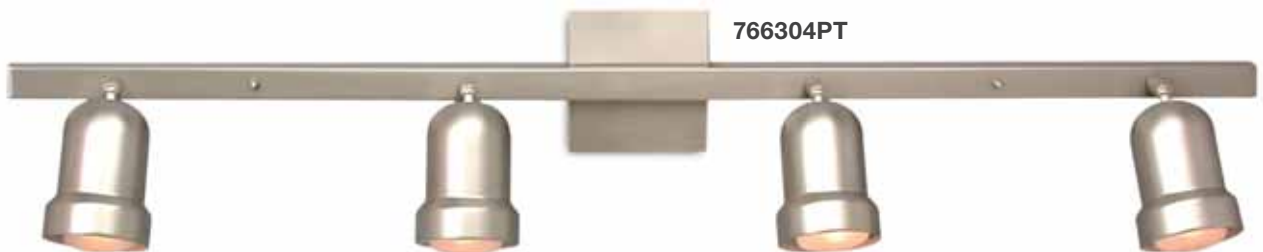

766101PT

766102PT

766103PT

766302PT

766303PT

766304PT

**Pewter Finish**

Item No.	Dimensions	Wattage
766101PT	5"D x 7-1/2"H	1 x 75W Med. Base R20/PAR20
766102PT	5"D x 7-1/2"H	2 x 75W Med. Base R20/PAR20
766103PT	10-1/8"D x 7-1/2"H	3 x 75W Med. Base R20/PAR20
766302PT	20"L x 5"W x 7-3/4"H	2 x 75W Med. Base R20/PAR20
766303PT	30"L x 5"W x 7-3/4"H	3 x 75W Med. Base R20/PAR20
766304PT	40"L x 5"W x 7-3/4"H	4 x 75W Med. Base R20/PAR20