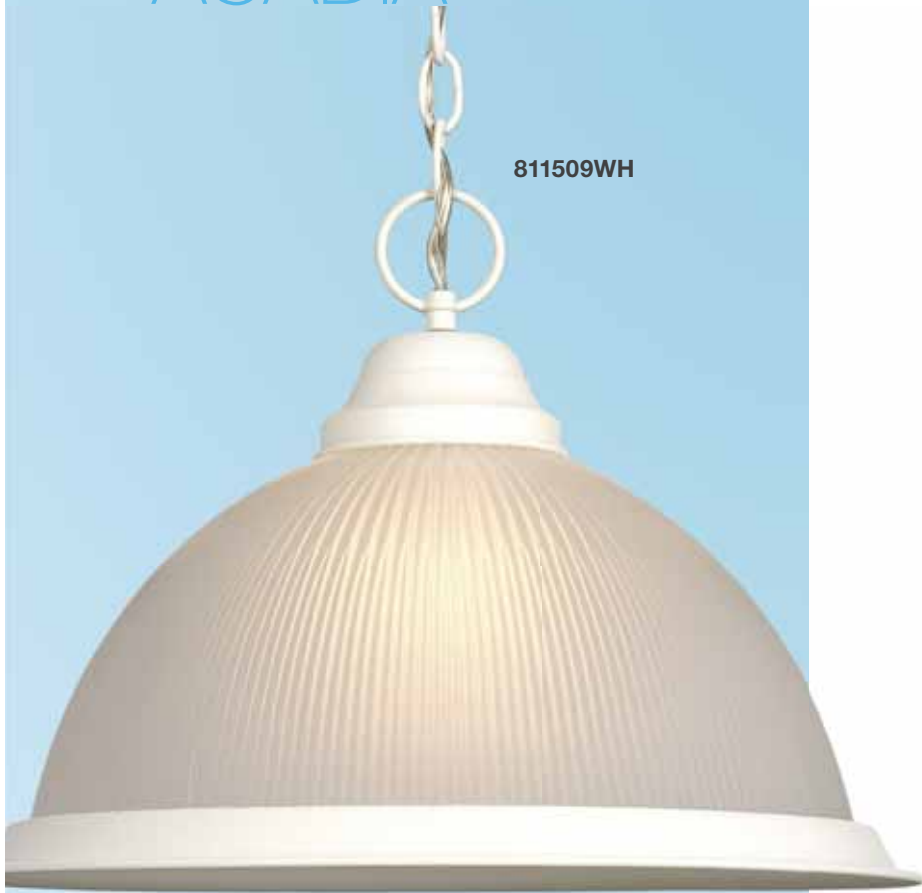

# ACADIA

811509WH

211511WH

831904WH

851904WH

611511WH

221511WH

## White/ Frosted Ribbed Glass

<b>211511WH</b> 7-5/8"W x 8"H x 9-5/8"E 1 x 60W Med. Base	<b>221511WH</b> 17-1/2"W x 8"H x 9"E 2 x 60W Med. Base	<b>611511WH</b> 7-1/2"D x 6-3/8"H 1 x 60W Med. Base	<b>811509WH</b> 16-3/8"D x 11-3/4"H 1 x 100W Med. Base	<b>831904WH</b> Flush Mount or Chain Hung 23"D x 13-1/4"H 3 x 60W Med. Base	<b>851904WH</b> 23-3/4"D x 13-1/4"H 5 x 60W Med. Base
---	--	---	--	---	---