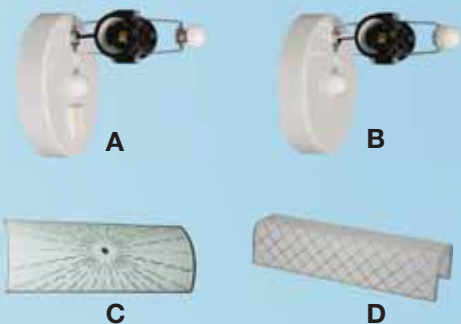

Item No.	Description	Dimensions
A: 810210PB-H	Polished Brass	8-3/4"D x 1-1/2"H
B: 810210PT-H	Pewter	8-3/4"D x 1-1/2"H
C: 810210WH-H	White	8-3/4"D x 1-1/2"H
D: 810210ORB-H	Oil Rubbed Bronze	8-3/4"D x 1-1/2"H
E: 810210PT-H-2X60W	Pewter	8-3/4"D x 1-1/2"H
F: 810210WH-H-2X60W	White	8-3/4"D x 1-1/2"H
G: 810110G	Clear Glass	9-1/2"D x 4-1/4"H
H: 810310GMB	Marbled Glass	9-3/4"D x 4"H
I: 810210G	White Glass	9-3/4"D x 4"H

Item No.	Description	Dimensions
A: 810212PB-H	Polished Brass	11-7/8"D x 1-5/8"H
B: 810212WH-H	White	11-7/8"D x 1-5/8"H
C: 810212G	White Glass	12"D x 5-1/8"H

Item No.	Description	Dimensions
A: 22411-H	White (with outlet)	4-3/4"W x 4-3/4"H x 5-3/8"E
B: 22611-H	White	4-3/4"W x 4-3/4"H x 5-3/8"E
C: GL-800907	Curve Glass	11-1/2"L x 4-1/2"W
D: 22611G	U Channel Glass	14"L x 3-1/8"W x 3-7/8"H