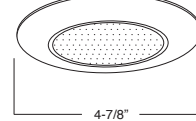

**TRIM/RING FINISH:**  
WH, BK, SN, CP, CH,  
PB, BZ

**B452CP  
ALBALITE LENS**

FOR  
WET  
LOCATION

**TRIM/RING FINISH:**  
WH, BK, SN, CP, CH,  
PB, BZ

**B455PB  
FRESNEL LENS**

FOR  
WET  
LOCATION

**TRIM/RING FINISH:**  
WH, BK, SN, CP, CH,  
PB, BZ