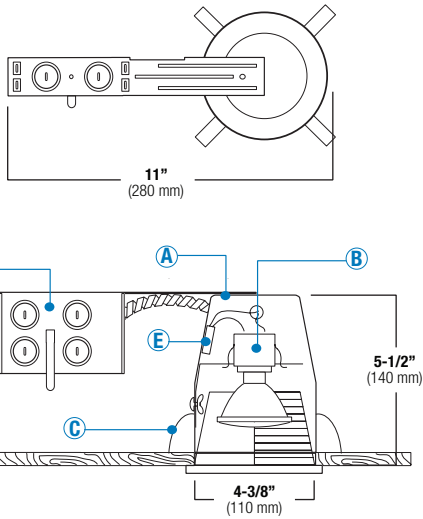

DESIGNED FOR 2" X 6" JOIST CONSTRUCTION

ITEM SELECTOR: (Please check the boxes below for the option desired)

TYPE	AIR-SHUT	OPTION	TRIM TYPE			BAFFLE	REFLECTOR	TRIM/RING	GLASS
B4R	☐ AT	☐ (W) With quick connects	☐ B401 ☐ B421 ☐ B402 ☐ B432 ☐ B420 ☐ B496 ☐ B497 ☐ B403 ☐ B461 ☐ B405 ☐ B422	☐ B406 ☐ B407 ☐ B462 ☐ B452 ☐ B455 ☐ B451 ☐ B454 ☐ B437 ☐ B438 ☐ B439 ☐ AF401	☐ AF402 ☐ B471 ☐ B472 ☐ B473 ☐ B474 ☐ B441 ☐ B443 ☐ B442 ☐ B444	☐ W ☐ P ☐ SN ☐ CP ☐ BZ	☐ CL ☐ RG ☐ W ☐ MB ☐ BZ ☐ CP ☐ SN ☐ SHZ	☐ WH ☐ BK ☐ SN ☐ CP ☐ CH ☐ PB ☐ BZ	☐ Green ☐ Yellow ☐ Pink ☐ Brown ☐ Navy Blue ☐ Orange ☐ Blue ☐ White ☐ Red

Specifications:

B4R

AIR-SHUT   OPTION   TRIM TYPE   BAFFLE   REFLECTOR   TRIM/RING   GLASS

BAFFLE	REFLECTOR	TRIM/RING
W White	CL Chrome	WH White
P Black	RG Gold	BK Black
SN Satin Nickel	W White	SN Satin Nickel
CP Copper	MB Black	CP Copper
BZ Bronze	BZ Bronze	CH Chrome
	CP Copper	PB Polish Brass
	SN Satin Nickel	BZ Bronze
	SHZ Satin Haze	

Sample of Catalog Number: B4R-AT-W-B401-W-WH

Submittal form is available @ www.iuseelite.com
Tel: 323-888-1973 • Fax: 323-888-1977

Specifications and Dimensions subject to change without notice.

REV: ELITE LIGHTING-SPEC-06-29-2011