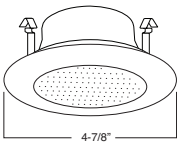

**B462CL-WH** Semi-Frosted Lens with Reflector

**REFLECTOR:**  
CL, RG, W, MB,  
CP, SN, BZ

**TRIM:**  
WH, BK, SN, CP, CH,  
PB, BZ

2 HOUSING COMPATIBILITY GUIDE:

**B452CP** Albalite Lens

**TRIM:**  
WH, BK, SN, CP, CH,  
PB, BZ