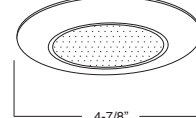

4-7/8"

B462CL-WH
SEMI-FROSTED LENS WITH REFLECTOR

FOR WET LOCATION

REFLECTOR FINISH:
CL, RG, W, MB,
CP, SN

TRIM/RING FINISH:
WH, BK, SN, CP, CH,
PB, BZ

4-7/8"

B452CP
ALBALITE LENS

FOR WET LOCATION

TRIM/RING FINISH:
WH, BK, SN, CP, CH,
PB, BZ

4-7/8"

B455PB
FRESNEL LENS

FOR WET LOCATION

TRIM/RING FINISH:
WH, BK, SN, CP, CH,
PB, BZ

4-7/8"

B451PB
DROP OPAL LENS

FOR WET LOCATION