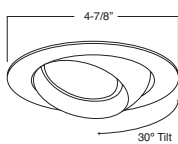

TRIM:
WH, BK, SN, CP, CH,
PB, BZ

1 HOUSING COMPATIBILITY GUIDE: