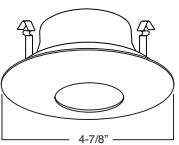

2 HOUSING COMPATIBILITY GUIDE: