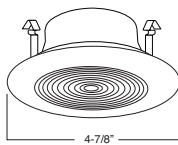

TRIM:
WH, BK, SN, CP, CH,
PB, BZ

2 HOUSING COMPATIBILITY GUIDE: