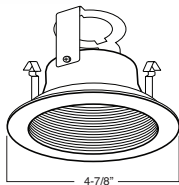

4" INCANDESCENT TRIMS

B401CP-CP Phenolic/Metal Stepped Baffle

BAFFLE:
W, P, SN, CP, BZ

TRIM:
WH, BK, SN, CP, CH,
PB, BZ

1 HOUSING COMPATIBILITY GUIDE:

B421SN-SN Stepped Baffle with Socket Bracket

BAFFLE:
W, P, SN, CP, BZ

TRIM:
WH, BK, SN, CP, CH,
PB, BZ

1 HOUSING COMPATIBILITY GUIDE:

B402CP-WH Reflector

REFLECTOR:
CL, RG, W, MB,
CP, SN, BZ, SHZ

TRIM:
WH, BK, SN, CP, CH,
PB, BZ

1 HOUSING COMPATIBILITY GUIDE:

B432RG-WH Reflector with Socket Bracket