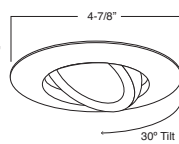

1 HOUSING COMPATIBILITY GUIDE:

B497CP-WH Reflec. w/ Adj. Socket Bracket (15° Tilt)

REFLECTOR:
CL, RG, W, MB,
CP, SN, BZ

TRIM:
WH, BK, SN, CP, CH,
PB, BZ

1 HOUSING COMPATIBILITY GUIDE:

B403WH Eyeball (30° Tilt)

TRIM:
WH, BK, SN, CP, CH,
PB, BZ

1 HOUSING COMPATIBILITY GUIDE:

B461PB PAR20 Gimbal Trim (30° Tilt)

TRIM:
WH, BK, SN, CP, CH,
PB, BZ

1 HOUSING COMPATIBILITY GUIDE:

B405WH Slot Aperture

TRIM:
WH, BK, SN, CP, CH,
PB, BZ