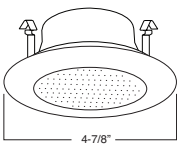

2 HOUSING COMPATIBILITY GUIDE: