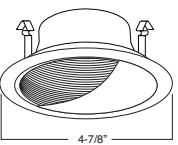

2 HOUSING COMPATIBILITY GUIDE: