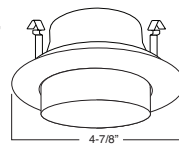

TRIM:
WH, BK, SN, CP, CH,
PB, BZ