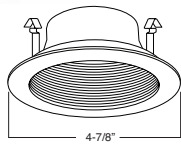

4" INCANDESCENT TRIMS

B401CP-CP Phenolic/Metal Stepped Baffle

BAFFLE:
W, P, SN, CP, BZ

TRIM:
WH, BK, SN, CP, CH,
PB, BZ

1 HOUSING COMPATIBILITY GUIDE:

B421SN-SN Stepped Baffle with Socket Bracket

BAFFLE:
W, P, SN, CP, BZ

TRIM:
WH, BK, SN, CP, CH,
PB, BZ

1 HOUSING COMPATIBILITY GUIDE:

B402CP-WH Reflector

REFLECTOR:
CL, RG, W, MB,
CP, SN, BZ, SHZ

TRIM:
WH, BK, SN, CP, CH,
PB, BZ

1 HOUSING COMPATIBILITY GUIDE:

B432RG-WH Reflector with Socket Bracket