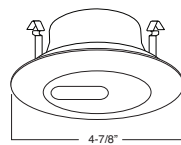

1 HOUSING COMPATIBILITY GUIDE:

B497CP-WH Reflec. w/ Adj. Socket Bracket (15° Tilt)

REFLECTOR:
CL, RG, W, MB,
CP, SN, BZ

TRIM:
WH, BK, SN, CP, CH,
PB, BZ

1 HOUSING COMPATIBILITY GUIDE:

B403WH Eyeball (30° Tilt)

TRIM:
WH, BK, SN, CP, CH,
PB, BZ

1 HOUSING COMPATIBILITY GUIDE:

B461PB PAR20 Gimbal Trim (30° Tilt)

TRIM:
WH, BK, SN, CP, CH,
PB, BZ

1 HOUSING COMPATIBILITY GUIDE:

B405WH Slot Aperture

TRIM:
WH, BK, SN, CP, CH,
PB, BZ