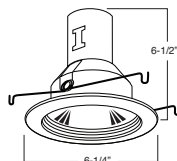

AVAILABLE COLOR COMBINATIONS:
W-CL-WH, P-CL-WH

1 2 3 HOUSING COMPATIBILITY GUIDE: