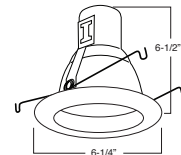

B520 - RED

B520 - Glass Trim

1 2 3

HOUSING COMPATIBILITY GUIDE:

AVAILABLE EXOTIC GLASS COLORS:
GREEN, YELLOW, PINK, BROWN, NAVY BLUE, ORANGE, BLUE, WHITE, RED

PATENT #: D570,531

GUIDE	HOUSING COMPATIBILITY	MAX. LAMP WATTAGE
1	B5PLIC, B5PLRIC	9W, 13W DTT / 13W, 18W, 26W TTT
2	B5PL, B5PLR	9W, 13W DTT / 13W, 18W, 26W TTT
3	B5-GU24-IC, B5-GU24-RIC	14W, 19W, 26W GU24