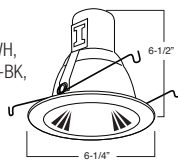

B530BZ-BZ Stepped Baffle

AVAILABLE COLOR COMBINATIONS:
CP-CP, SN-SN, W-WH, P-WH, P-BK, BZ-BZ

1 2 3 HOUSING COMPATIBILITY GUIDE:

B507RG-WH Reflector

AVAILABLE COLOR COMBINATIONS:
CP-CP, W-WH, RG-WH, MB-WH, CL-WH, MB-BK, RG-PB, CL-CH