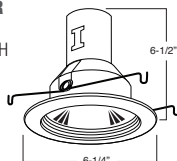

AVAILABLE COLOR COMBINATIONS:
W-RG-WH, P-RG-WH