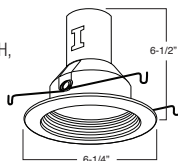

AVAILABLE COLOR COMBINATIONS:
CP-CP, SN-SN, W-WH, P-WH, P-BK, BZ-BZ

1 2 3 HOUSING COMPATIBILITY GUIDE: